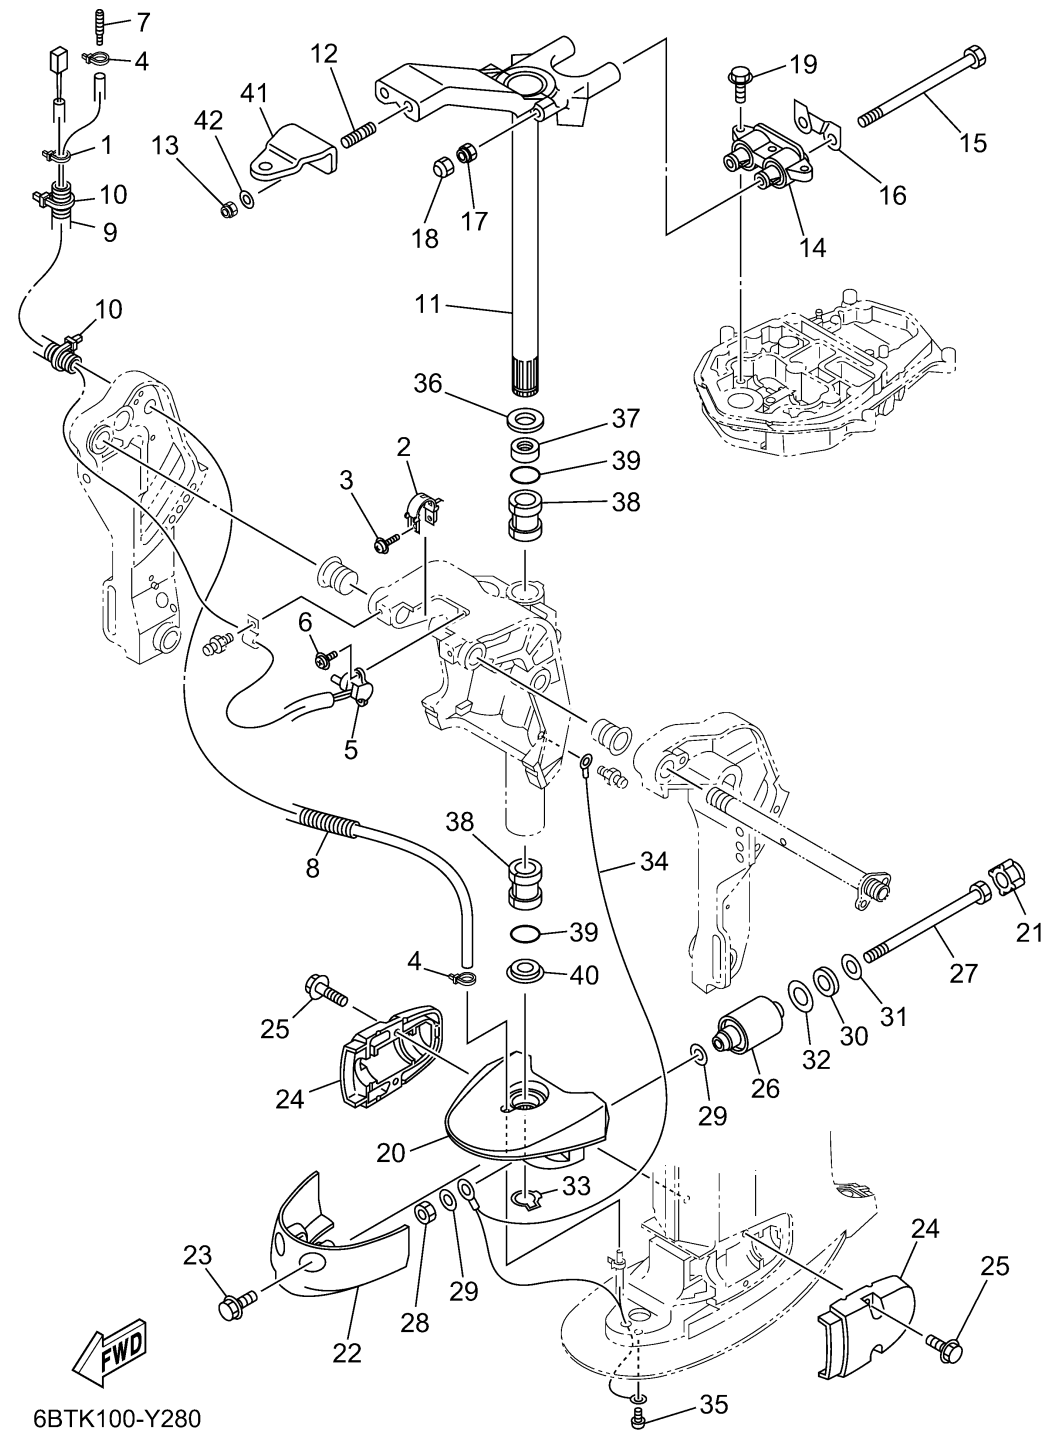

BRACKET 3

Ref No.	Part Number	Description	Qty	Remarks
18	66T-44194-00-00	CAP	2	
19	97E95-08530-00	BOLT, HEXAGON W/W DEEP RECESS	3	
20	67C-44551-01-8D	HOUSING, LOWER MOUNT RUBBER 1	1	S(16.3")
20	67C-44551-10-8D	HOUSING, LOWER MOUNT RUBBER 1	0	L(21.1")
21	69W-44575-01-00	DAMPER, LOWER MOUNT RUBBER	2	
22	67C-44553-00-8D	COVER, LOWER MOUNT	0	EXCEPT JET-DRIVE
23	97E95-08520-00	BOLT, HEXAGON W/W DEEP RECESS	0	EXCEPT JET-DRIVE
24	6C5-44552-00-8D	HOUSING, LOWER MOUNT RUBBER 2	2	
25	90119-08094-00	BOLT, WITH WASHER	4	
26	67C-44555-11-00	MOUNT DAMPER, LOWER SIDE	0	L(21.1")
26	67C-44555-21-00	MOUNT DAMPER, LOWER SIDE	2	S(16.3")
27	90109-12MA3-00	BOLT	2	
28	95380-12700-00	NUT	2	
29	90201-12M16-00	WASHER, PLATE	4	
30	90202-21100-00	WASHER, PLATE	2	
31	90201-13M19-00	WASHER, PLATE	2	
32	90201-22M05-00	WASHER, PLATE	2	
33	93410-28M06-00	CIRCLIP	1	
34	67C-82127-10-00	WIRE, LEAD 2	0	L(21.1")
34	67C-82127-00-00	WIRE, LEAD 2	1	S(16.3")

CONTINUED ON NEXT FRAME >