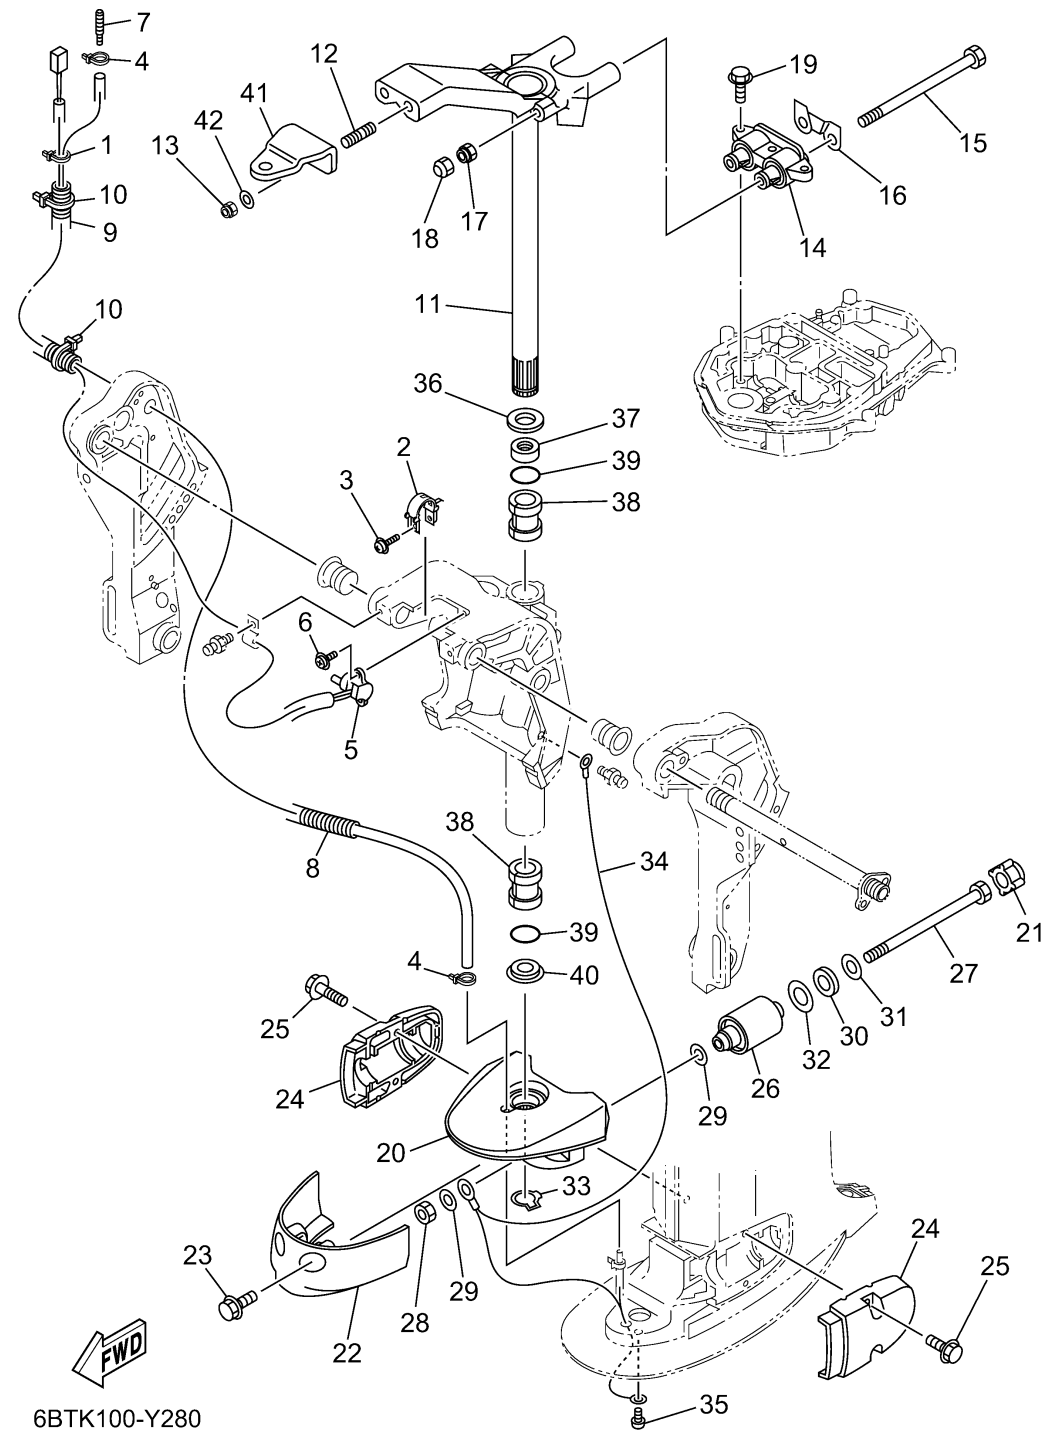

# BRACKET 3

Ref No.	Part Number	Description	Qty	Remarks
18	66T-44194-00-00	CAP	2	
19	97E95-08530-00	BOLT, HEXAGON W/W DEEP RECESS	3	
20	67C-44551-01-8D	HOUSING, LOWER MOUNT RUBBER 1	1	S(16.3")
20	67C-44551-10-8D	HOUSING, LOWER MOUNT RUBBER 1	0	L(21.1")
21	69W-44575-01-00	DAMPER, LOWER MOUNT RUBBER	2	
22	67C-44553-00-8D	COVER, LOWER MOUNT	0	EXCEPT JET-DRIVE
23	97E95-08520-00	BOLT, HEXAGON W/W DEEP RECESS	0	EXCEPT JET-DRIVE
24	6C5-44552-00-8D	HOUSING, LOWER MOUNT RUBBER 2	2	
25	90119-08094-00	BOLT, WITH WASHER	4	
26	67C-44555-11-00	MOUNT DAMPER, LOWER SIDE	0	L(21.1")
26	67C-44555-21-00	MOUNT DAMPER, LOWER SIDE	2	S(16.3")
27	90109-12MA3-00	BOLT	2	
28	95380-12700-00	NUT	2	
29	90201-12M16-00	WASHER, PLATE	4	
30	90202-21100-00	WASHER, PLATE	2	
31	90201-13M19-00	WASHER, PLATE	2	
32	90201-22M05-00	WASHER, PLATE	2	
33	93410-28M06-00	CIRCLIP	1	
34	67C-82127-10-00	WIRE, LEAD 2	0	L(21.1")
34	67C-82127-00-00	WIRE, LEAD 2	1	S(16.3")

# BRACKET 3

Ref No.	Part Number	Description	Qty	Remarks
35	97885-06008-00	SCREW, PAN HEAD	1	
36	90201-30M00-00	WASHER, PLATE	1	
37	90386-30M78-00	BUSH	1	
38	90386-30M77-00	BUSH	2	
39	93210-29M94-00	O-RING	2	
40	90386-30M60-00	BUSH	1	
41	65W-48511-01-00	HOOK, STEERING	1	
42	90201-10049-00	WASHER, PLATE	2	