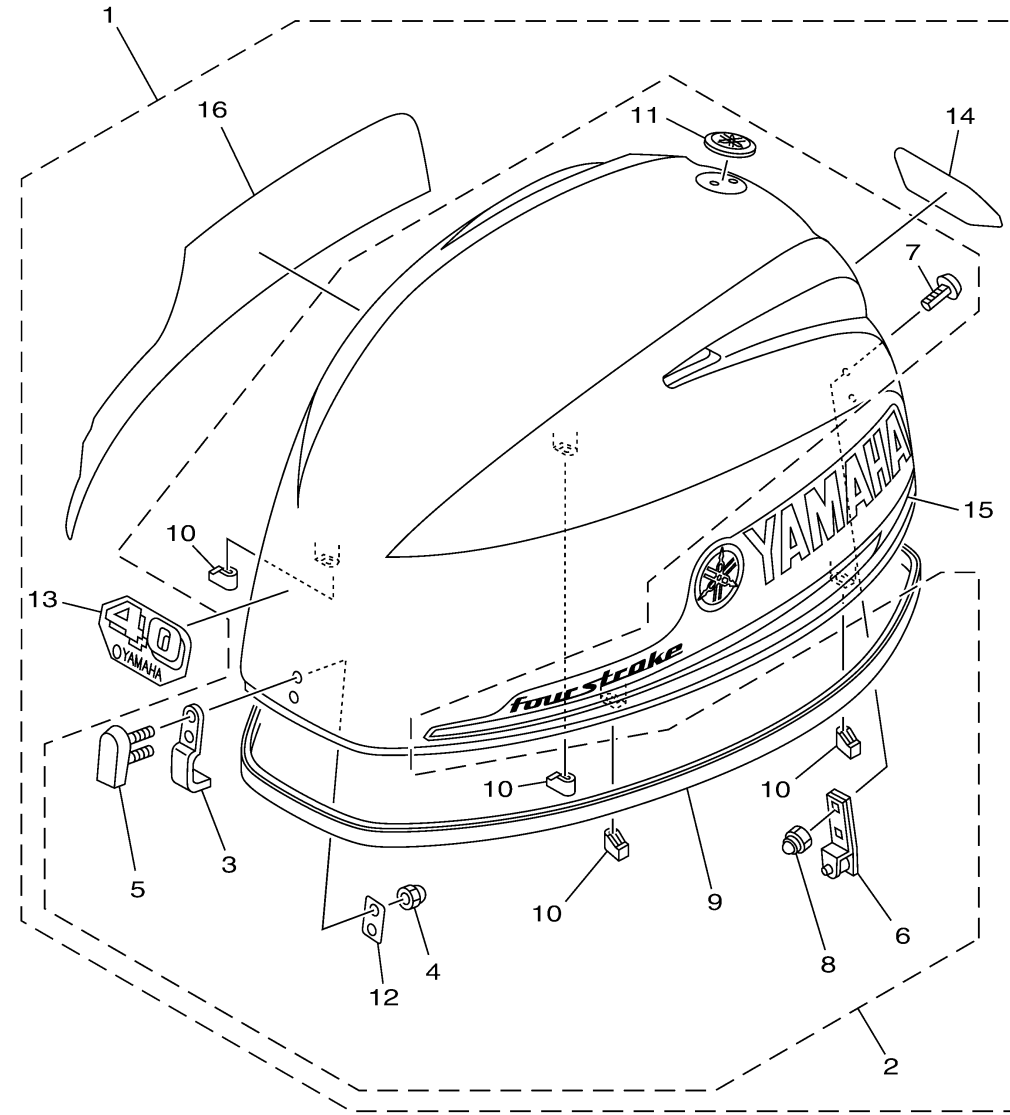

TOP COWLING

Ref No.	Part Number	Description	Qty	Remarks
1	6BG-42610-04-00	TOP COWLING ASSY	1	EXCEPT JET-DRIVE
1	6BG-42610-13-00	TOP COWLING ASSY	0	FOR JET-DRIVE
2	6BG-4261A-02-00	..TOP COWLING W/O GRAPHICS	1	
3	6BG-42651-00-00	...HOOK	1	
4	95380-05800-00	...NUT	2	
5	6BG-42851-00-00	...COVER, CLAMP	1	
6	6BG-42652-00-00	...HOOK	1	
7	90109-06047-00	...BOLT	2	
8	90185-06M05-00	...NUT, SELF-LOCKING	2	
9	6BG-42615-00-00	...SEAL	1	
10	6BG-42662-01-00	...DAMPER	4	
11	6AH-42697-10-00	...TUNING FORK MARK	1	
12	6BG-42649-00-00	...HOLDER, CLAMP BAND	1	
13	6BG-42677-10-00	..GRAPHIC, FRONT	0	FOR JET-DRIVE
13	6BG-42677-00-00	..GRAPHIC, FRONT	1	EXCEPT JET-DRIVE
14	6BG-42678-10-00	..GRAPHIC, REAR	0	FOR JET-DRIVE
14	6BG-42678-20-00	..GRAPHIC, REAR	1	EXCEPT JET-DRIVE
15	6BG-42675-00-00	..GRAPHIC, SIDE 1	1	
16	6BG-42676-00-00	..GRAPHIC, SIDE 2	1	