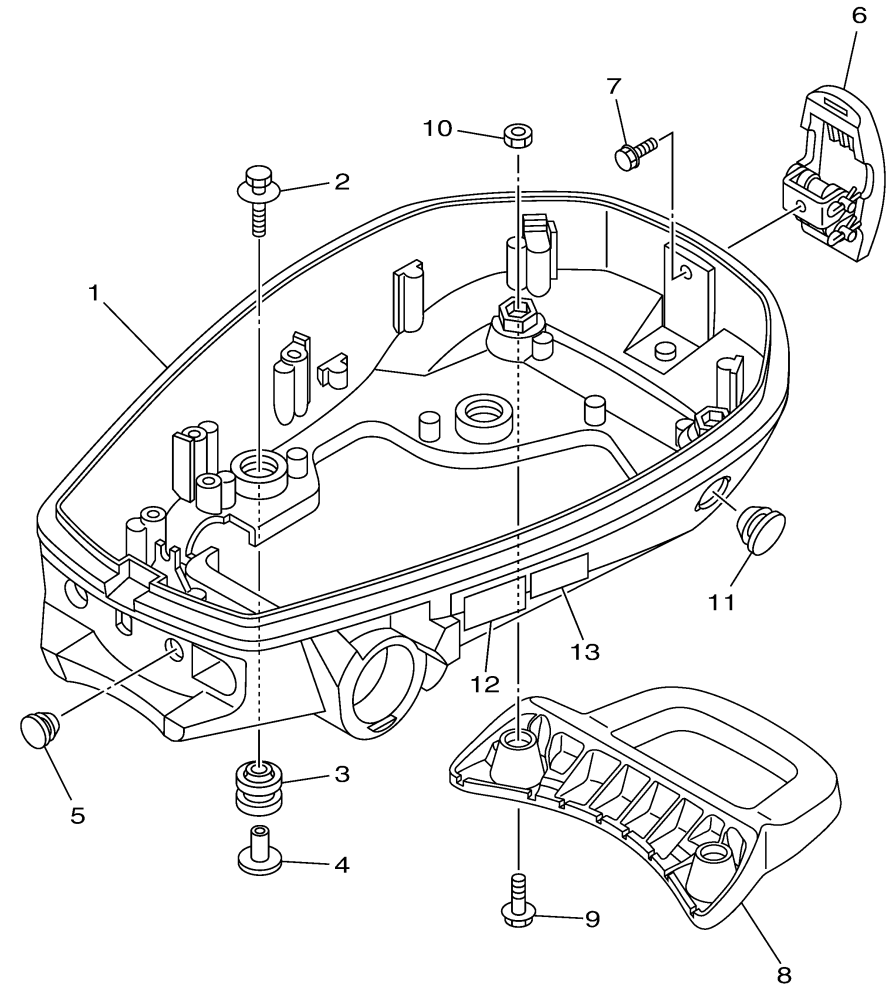

BOTTOM COWLING

Ref No.	Part Number	Description	Qty	Remarks
1	6EE-G2711-00-8D	COWLING, BOTTOM 1	1	
2	90119-06300-00	BOLT, WITH WASHER	4	
3	90480-21M82-00	GROMMET	4	
4	90387-06176-00	COLLAR	4	
5	90480-14M14-00	GROMMET	1	
6	68T-42801-00-00	COWLING CLAMP COMP.	1	
7	97E95-06512-00	BOLT, HEXAGON W/W DEEP RECESS	1	
8	6EE-G2731-00-00	CARRYING HANDLE	1	
9	97E95-08520-00	BOLT, HEXAGON W/W DEEP RECESS	2	
10	95380-08600-00	NUT	2	
11	90480-22M72-00	GROMMET	1	
12	6EE-G2794-50-00	LABEL, WARNING (GENERAL)	1	
13	6EE-E3437-61-00	MARK, CAUTION	1	

6EC4100-R140