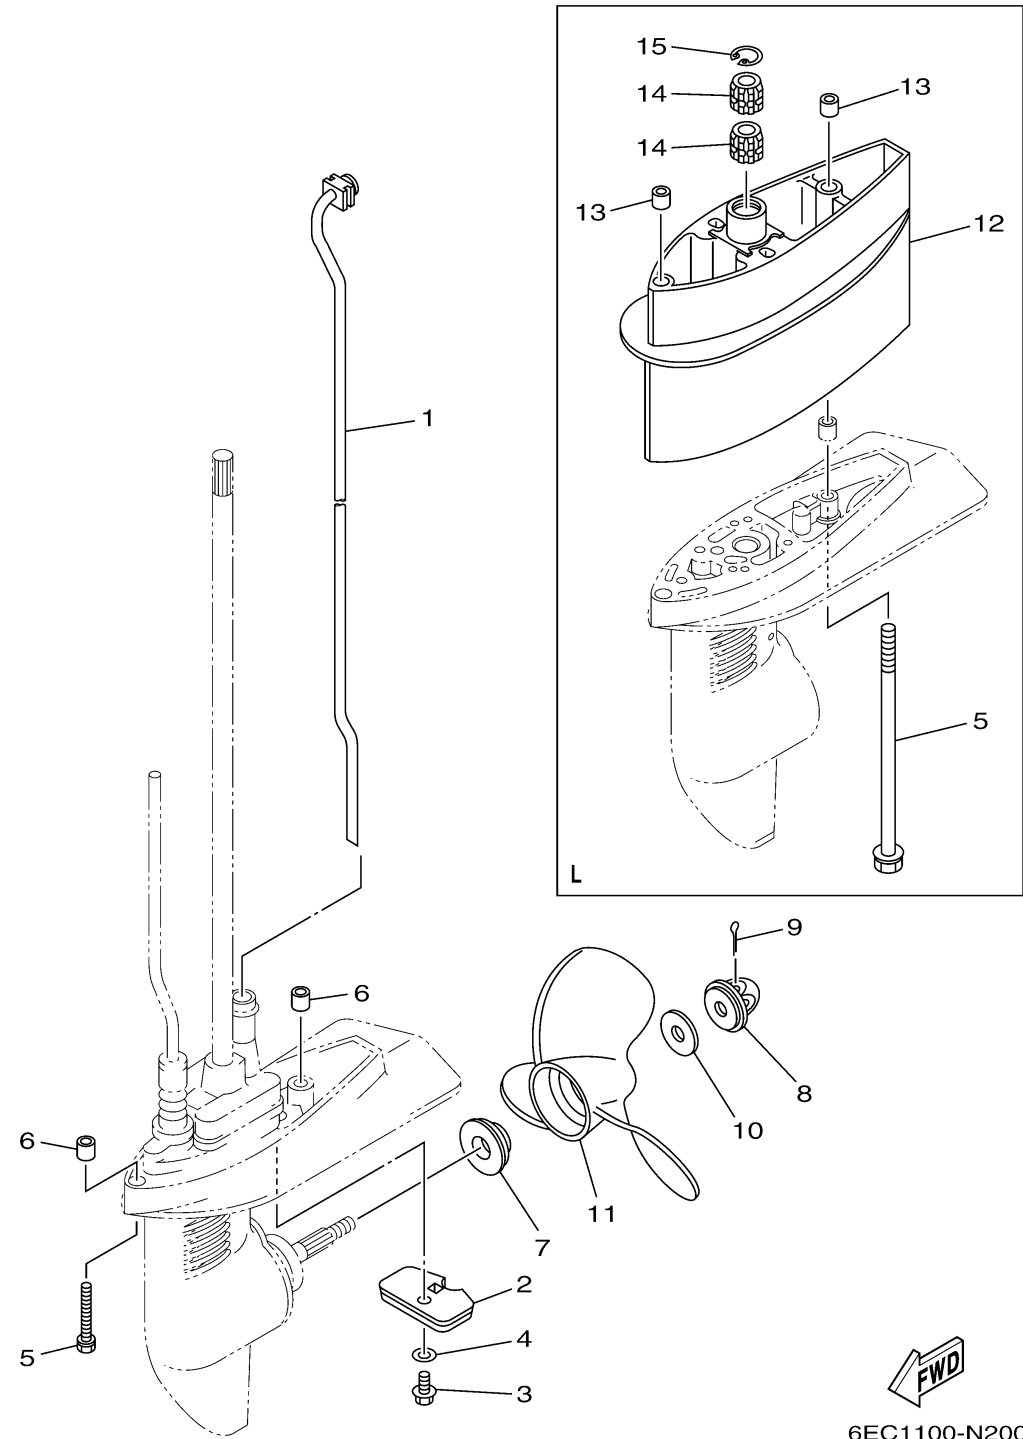

LOWER CASING DRIVE 2

| Ref No. | Part Number | Description | Qty | Remarks |
|---------|----------------|-------------|-----|----------|
| 15 | 93420-22M03-00 | CIRCLIP | 0 | L(22.2") |

FWD
6EC1100-N200