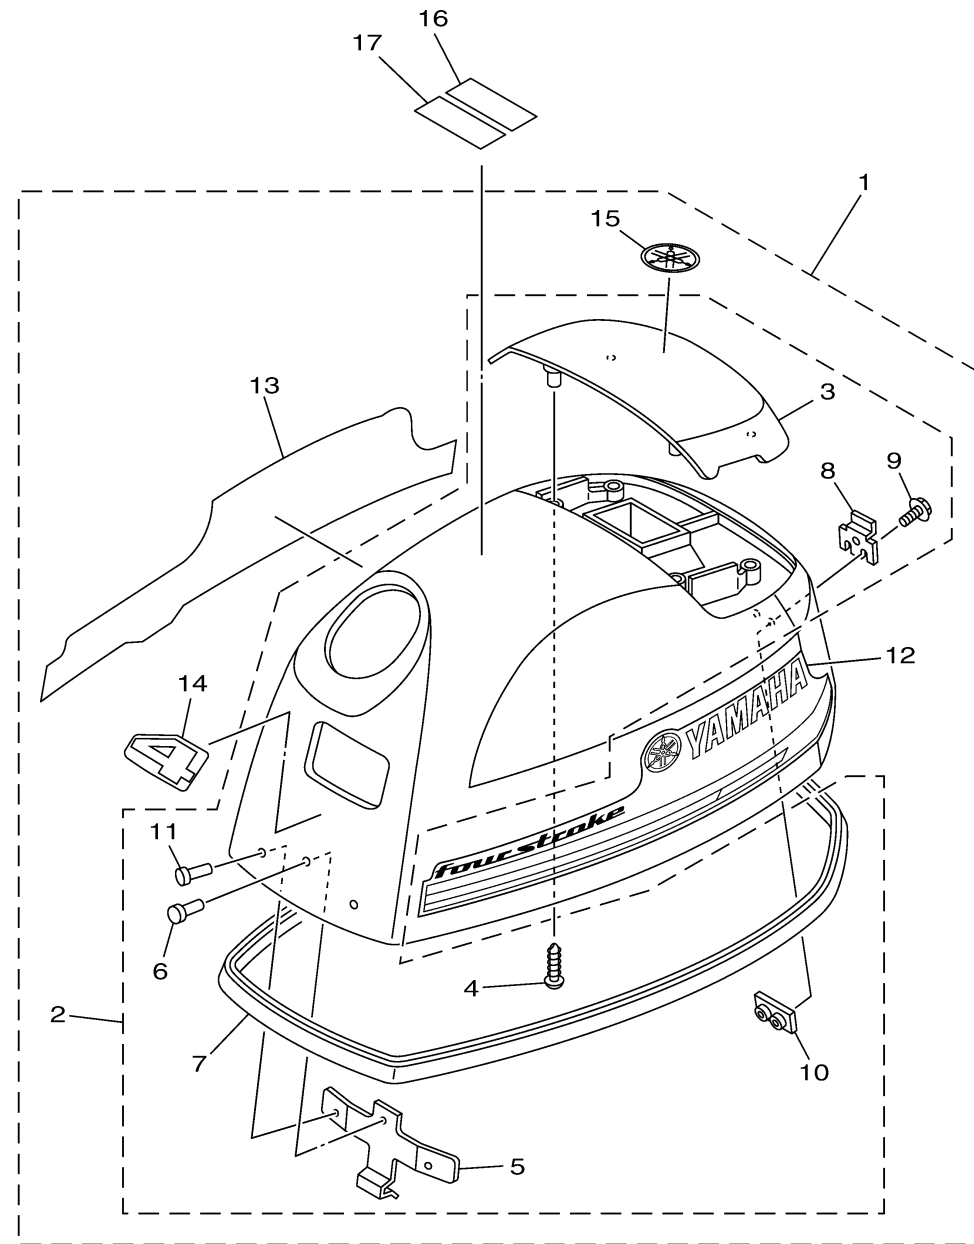

TOP COWLING

 6EC4100-R020

Ref No.	Part Number	Description	Qty	Remarks
1	6EC-G2610-02-00	TOP COWLING ASSY	1	
2	6EC-G261A-02-00	..TOP COWLING W/O GRAPHICS	1	
3	6EE-G2613-01-00	...MOLDING, AIR DUCT	1	
4	97780-40012-00	...SCREW, TAPPING	4	
5	6EE-G2651-00-00	...HOOK	1	
6	90266-04M04-00	...RIVET	1	
7	6BX-42615-00-00	...SEAL	1	
8	6EE-G2652-00-00	...HOOK	1	
9	97595-05514-00	...BOLT, WITH WASHER	2	
10	6EE-G2649-00-00	...HOLDER, CLAMP BAND	1	
11	90266-04M00-00	...RIVET	2	
12	6EE-G2675-00-00	..GRAPHIC, SIDE 1	1	
13	6EE-G2676-00-00	..GRAPHIC, SIDE 2	1	
14	6EC-G2677-00-00	..GRAPHIC, FRONT	1	
15	6EE-G2697-00-00	..TUNING FORK MARK	1	
16	6EE-G2698-60-00	LABEL, WARNING (FUEL)	1	
17	6EE-G2698-70-00	LABEL, WARNING (FUEL)	1	