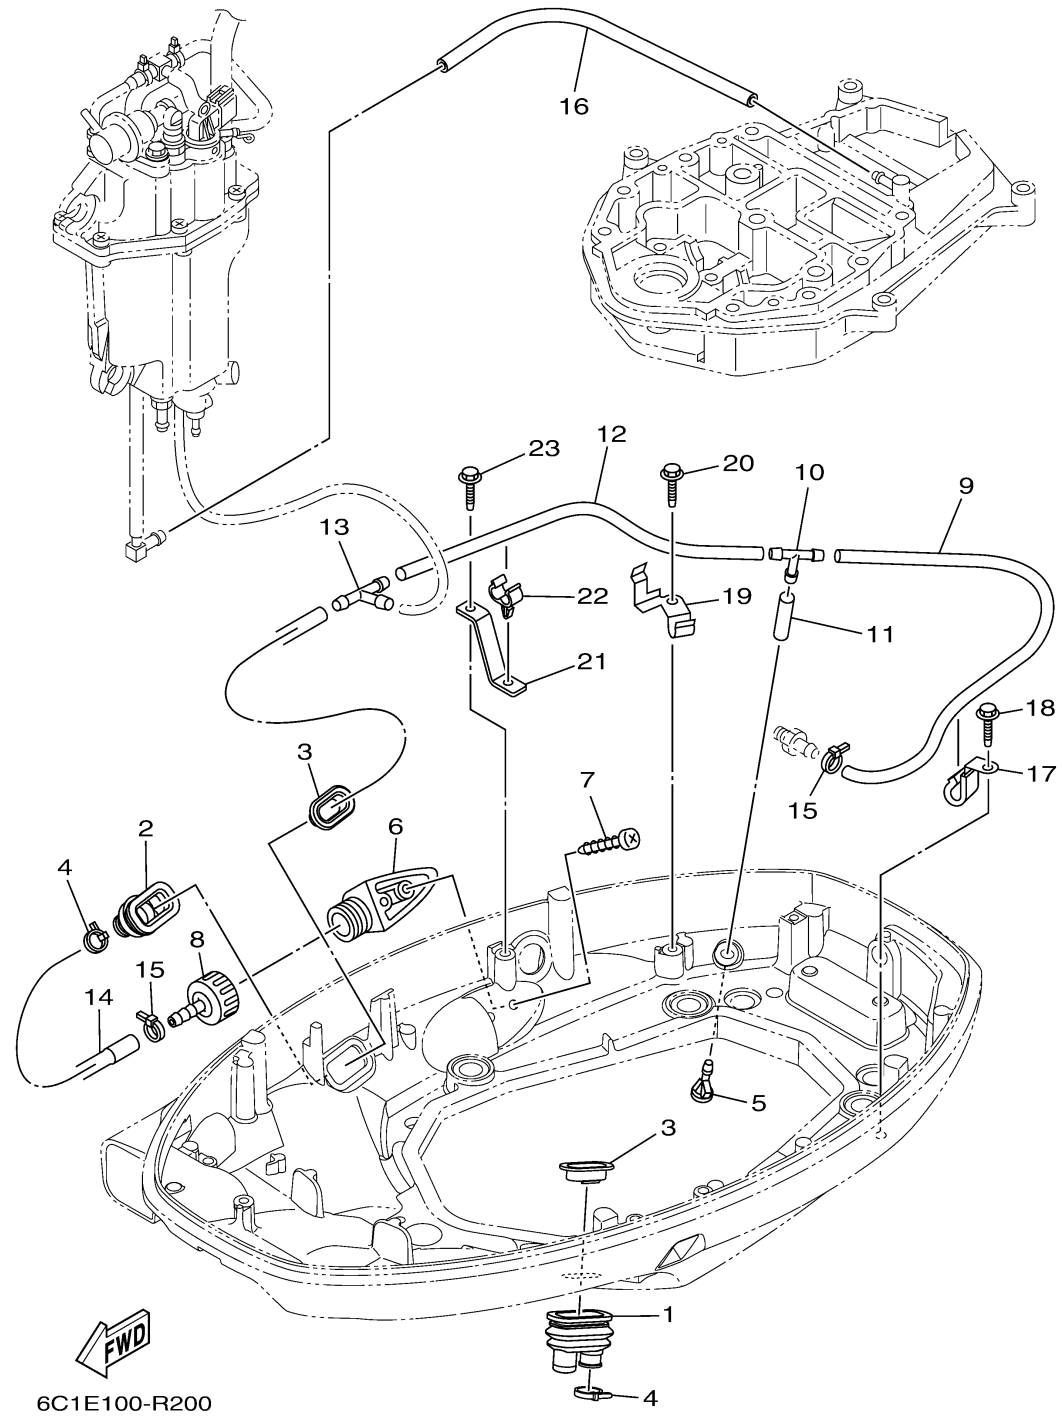

BOTTOM COWLING 2

Ref No.	Part Number	Description	Qty	Remarks
1	6H1-42726-31-00	GROMMET	1	
2	6BG-42724-01-00	GROMMET	1	
3	6BG-42384-00-00	SEAL, CAP	2	
4	90465-11M10-00	CLAMP	2	
5	6BL-44391-00-00	NIPPLE, HOSE	1	
6	6AW-12572-00-00	ADAPTER	1	
7	97780-60520-00	SCREW, TAPPING	2	
8	6R3-12580-00-00	JOINT ASSY	1	
9	90445-09036-00	HOSE (L400)	1	
10	688-24378-00-00	PIPE, JOINT 3	1	
11	90445-09220-00	HOSE (L30)	1	
12	90445-096H2-00	HOSE (L280)	1	
13	688-24378-00-00	PIPE, JOINT 3	1	
14	6BG-12481-00-00	PIPE 1	1	
15	90465-11M10-00	CLAMP	2	
16	90445-09304-00	HOSE (L310)	1	
17	90462-08067-00	CLAMP	1	
18	90109-06M86-00	BOLT	1	
19	6BG-24136-01-00	CLAMP 2	1	
20	90109-06M86-00	BOLT	1	

CONTINUED ON NEXT FRAME >

BOTTOM COWLING 2

Ref No.	Part Number	Description	Qty	Remarks
21	6CJ-24135-00-00	CLAMP 1	1	
22	90464-09130-00	CLAMP	1	
23	90109-06M86-00	BOLT	1	