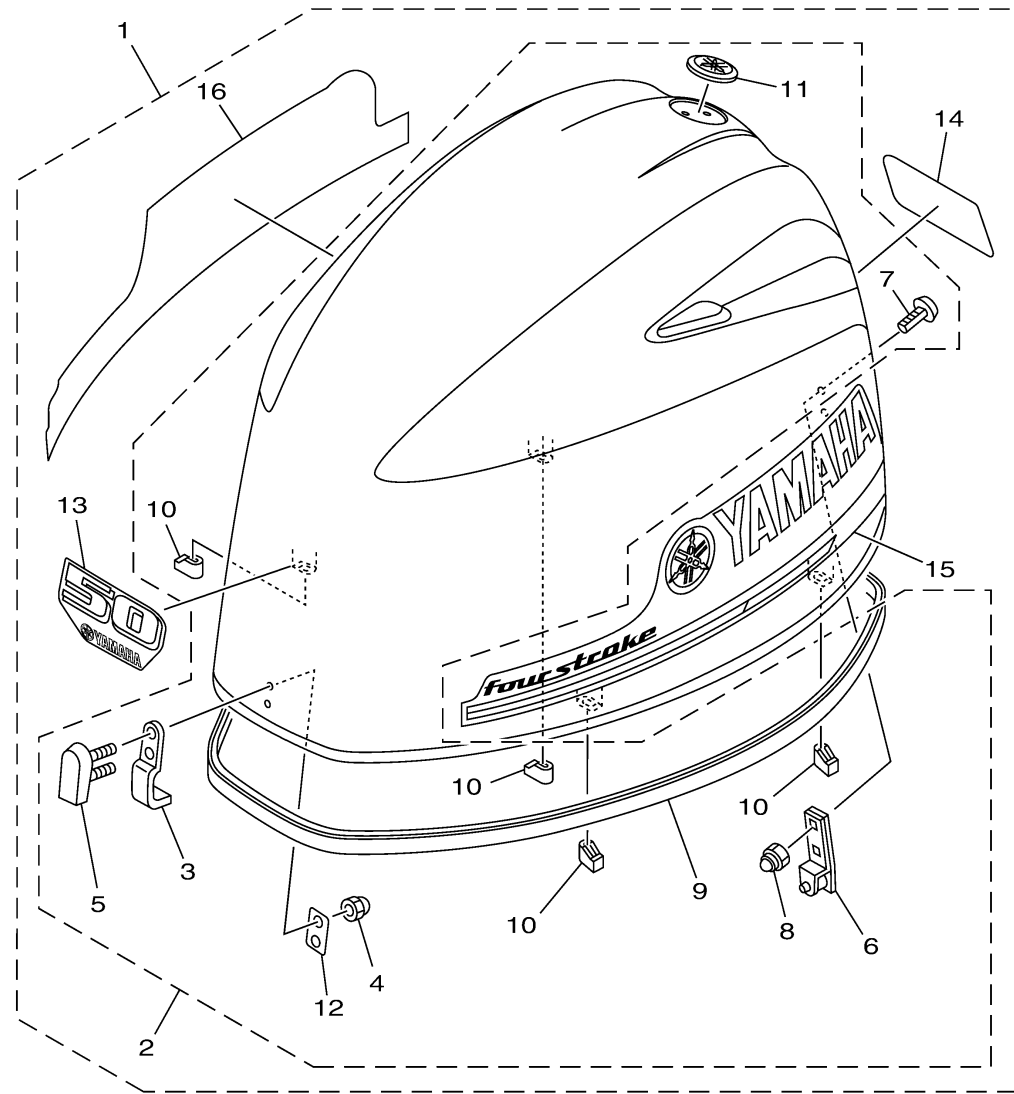

TOP COWLING

Ref No.	Part Number	Description	Qty	Remarks
1	6C1-42610-32-00	TOP COWLING ASSY	1	
1	6C1-42610-40-CE	TOP COWLING ASSY	0	WHITE
2	6CJ-4261A-01-CE	..TOP COWLING W/O GRAPHICS	0	WHITE
2	6CJ-4261A-01-00	..TOP COWLING W/O GRAPHICS	1	
3	6BG-42651-00-00	...HOOK	1	
4	95380-05800-00	...NUT	2	
5	6BG-42851-00-00	...COVER, CLAMP	1	
6	6BG-42652-00-00	...HOOK	1	
7	90109-06047-00	...BOLT	2	
8	90185-06M05-00	...NUT, SELF-LOCKING	2	
9	6CJ-42615-00-00	...SEAL	1	
10	6BG-42662-01-00	...DAMPER	4	
11	6AH-42697-10-00	...TUNING FORK MARK	1	
12	6BG-42649-00-00	...HOLDER, CLAMP BAND	1	
13	6C1-42677-00-00	..GRAPHIC, FRONT	0	FOR WHITE COWLING
13	60A-42677-00-00	..GRAPHIC, FRONT	1	
14	6C1-42678-30-00	..GRAPHIC, REAR	0	FOR WHITE COWLING
14	60A-42678-10-00	..GRAPHIC, REAR	1	
15	6CJ-42675-20-00	..GRAPHIC, SIDE 1	0	FOR WHITE COWLING
15	6CJ-42675-00-00	..GRAPHIC, SIDE 1	1	

CONTINUED ON NEXT FRAME >

6C1E100-R020

TOP COWLING

Ref No.	Part Number	Description	Qty	Remarks
16	6CJ-42676-20-00	..GRAPHIC, SIDE 2	0	FOR WHITE COWLING
16	6CJ-42676-00-00	..GRAPHIC, SIDE 2	1	

6C1E100-R020