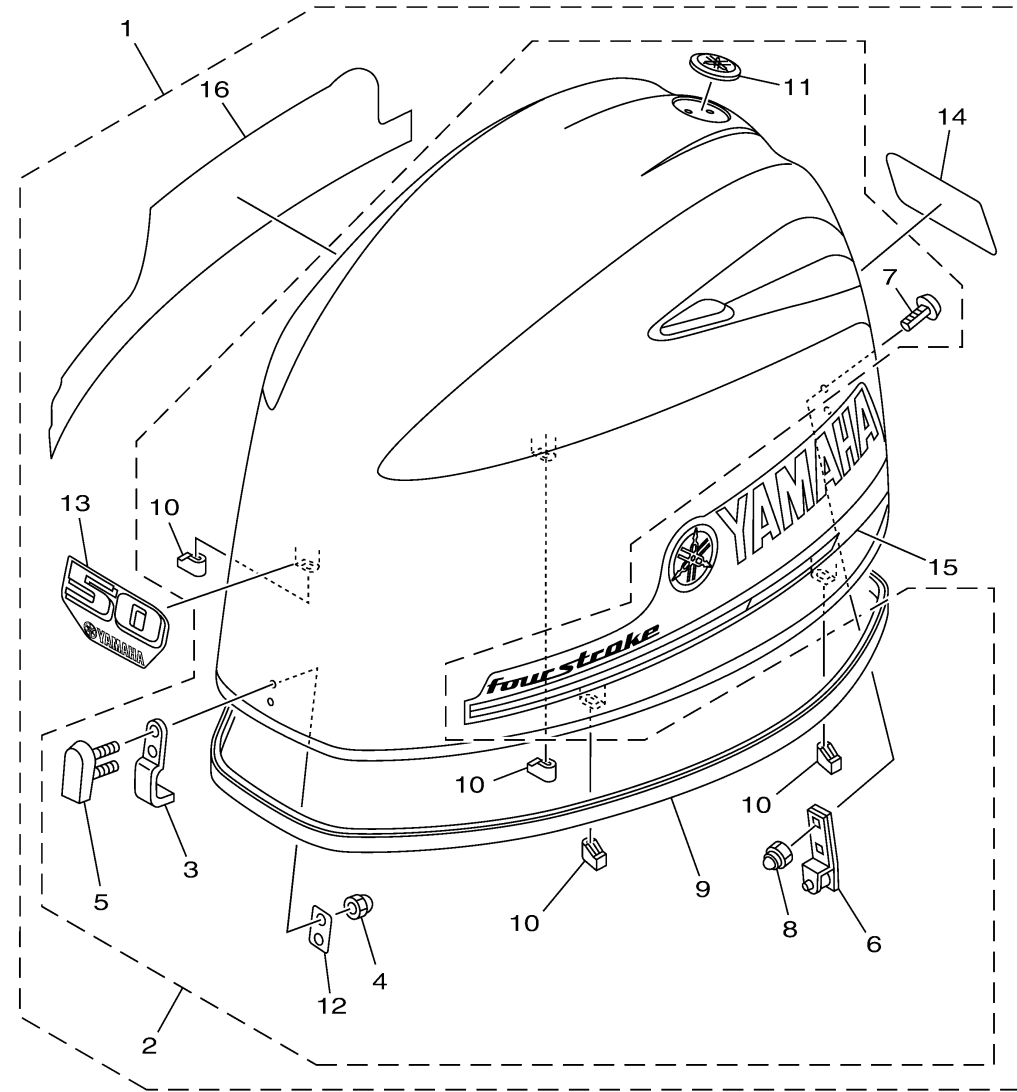

TOP COWLING

Ref No.	Part Number	Description	Qty	Remarks
1	6C1-42610-32-00	TOP COWLING ASSY	1	
1	6C1-42610-40-CE	TOP COWLING ASSY	0	WHITE
2	6CJ-4261A-01-CE	..TOP COWLING W/O GRAPHICS	0	WHITE
2	6CJ-4261A-01-00	..TOP COWLING W/O GRAPHICS	1	
3	6BG-42651-00-00	...HOOK	1	
4	95380-05800-00	...NUT	2	
5	6BG-42851-00-00	...COVER, CLAMP	1	
6	6BG-42652-00-00	...HOOK	1	
7	90109-06047-00	...BOLT	2	
8	90185-06M05-00	...NUT, SELF-LOCKING	2	
9	6CJ-42615-00-00	...SEAL	1	
10	6BG-42662-01-00	...DAMPER	4	
11	6AH-42697-10-00	...TUNING FORK MARK	1	
12	6BG-42649-00-00	...HOLDER, CLAMP BAND	1	
13	6C1-42677-00-00	..GRAPHIC, FRONT	0	FOR WHITE COWLING
13	60A-42677-00-00	..GRAPHIC, FRONT	1	
14	6C1-42678-30-00	..GRAPHIC, REAR	0	FOR WHITE COWLING
14	60A-42678-10-00	..GRAPHIC, REAR	1	
15	6CJ-42675-20-00	..GRAPHIC, SIDE 1	0	FOR WHITE COWLING
15	6CJ-42675-00-00	..GRAPHIC, SIDE 1	1	

CONTINUED ON NEXT FRAME >

6C1E100-R020

TOP COWLING

Ref No.	Part Number	Description	Qty	Remarks
16	6CJ-42676-20-00	..GRAPHIC, SIDE 2	0	FOR WHITE COWLING
16	6CJ-42676-00-00	..GRAPHIC, SIDE 2	1	

6C1E100-R020