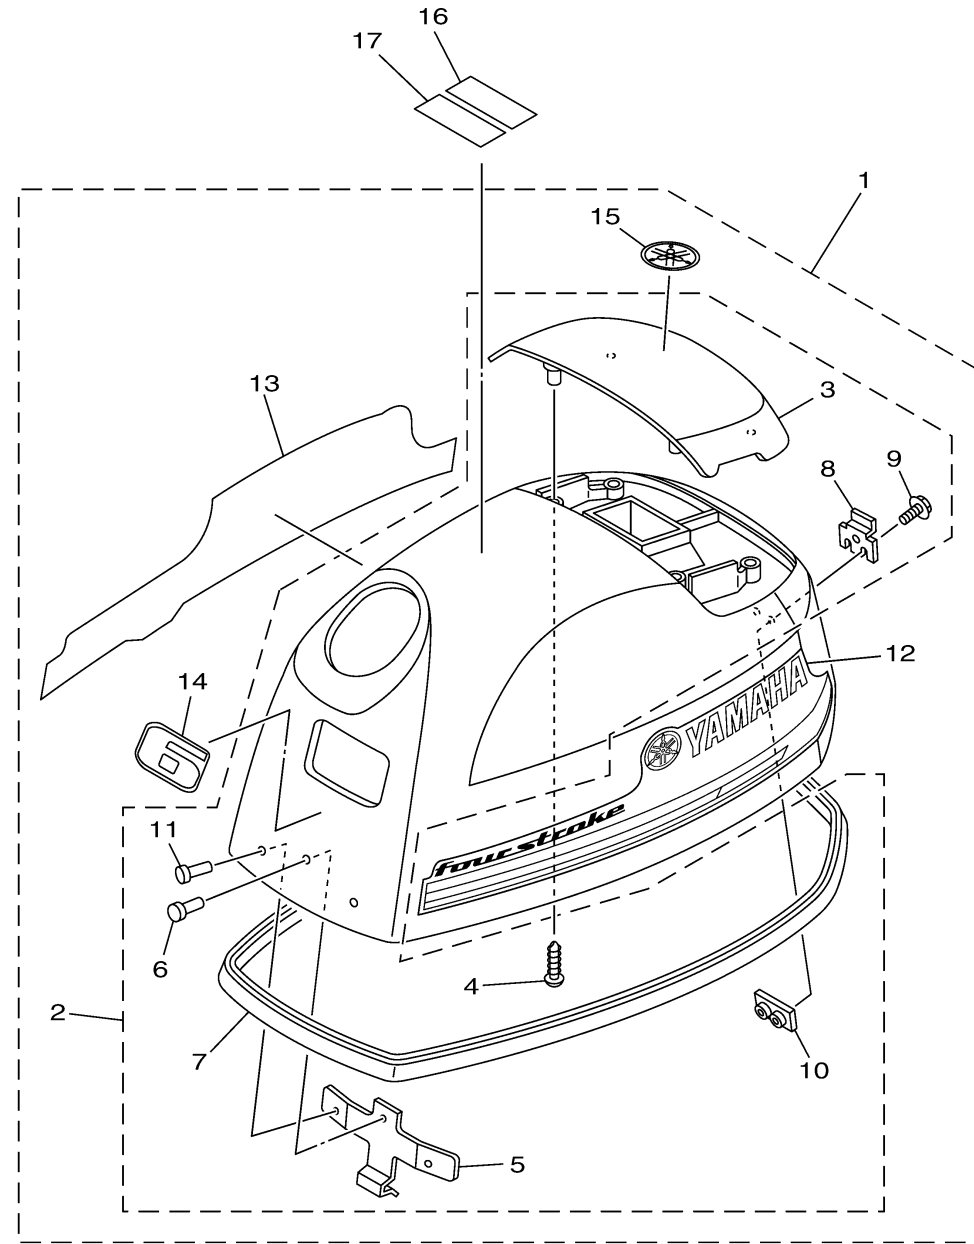

# TOP COWLING

  
6EE4100-R020

Ref No.	Part Number	Description	Qty	Remarks
1	6EE-G2610-02-00	TOP COWLING ASSY	1	
2	6EC-G261A-02-00	..TOP COWLING W/O GRAPHICS	1	
3	6EE-G2613-01-00	...MOLDING, AIR DUCT	1	
4	97780-40012-00	...SCREW, TAPPING	4	
5	6EE-G2651-00-00	...HOOK	1	
6	90266-04M04-00	...RIVET	1	
7	6BX-42615-00-00	...SEAL	1	
8	6EE-G2652-00-00	...HOOK	1	
9	97595-05514-00	...BOLT, WITH WASHER	2	
10	6EE-G2649-00-00	...HOLDER, CLAMP BAND	1	
11	90266-04M00-00	...RIVET	2	
12	6EE-G2675-00-00	..GRAPHIC, SIDE 1	1	
13	6EE-G2676-00-00	..GRAPHIC, SIDE 2	1	
14	6EE-G2677-00-00	..GRAPHIC, FRONT	1	
15	6EE-G2697-00-00	..TUNING FORK MARK	1	
16	6EE-G2698-60-00	LABEL, WARNING (FUEL)	1	
17	6EE-G2698-70-00	LABEL, WARNING (FUEL)	1	