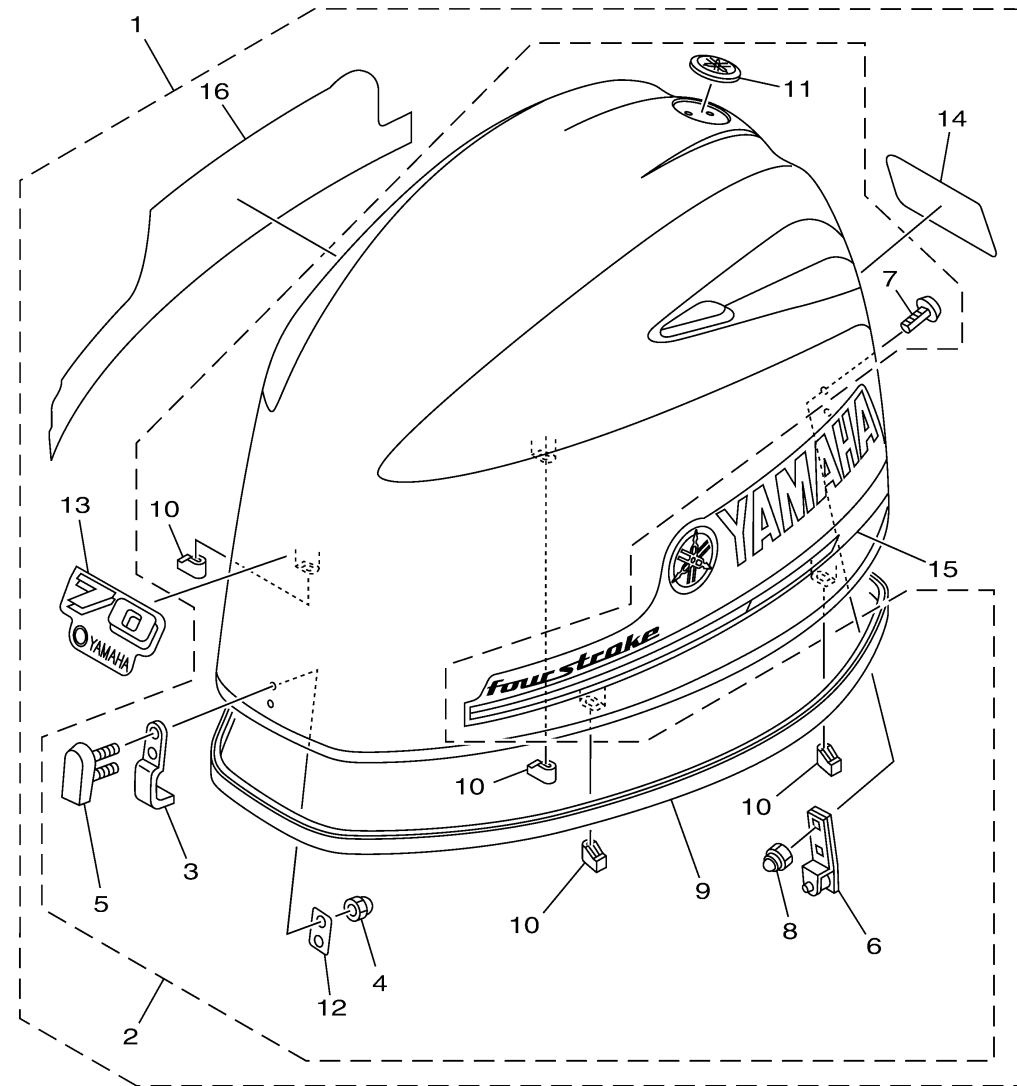

TOP COWLING

Ref No.	Part Number	Description	Qty	Remarks
1	6CJ-42610-03-00	TOP COWLING ASSY	1	
1	6CJ-42610-10-CE	TOP COWLING ASSY	0	WHITE
2	6CJ-4261A-01-CE	..TOP COWLING W/O GRAPHICS	0	WHITE
2	6CJ-4261A-01-00	..TOP COWLING W/O GRAPHICS	1	
3	6BG-42651-00-00	...HOOK	1	
4	95380-05800-00	...NUT	2	
5	6BG-42851-00-00	...COVER, CLAMP	1	
6	6BG-42652-00-00	...HOOK	1	
7	90109-06047-00	...BOLT	2	
8	90185-06M05-00	...NUT, SELF-LOCKING	2	
9	6CJ-42615-00-00	...SEAL	1	
10	6BG-42662-01-00	...DAMPER	4	
11	6AH-42697-10-00	...TUNING FORK MARK	1	
12	6BG-42649-00-00	...HOLDER, CLAMP BAND	1	
13	6CJ-42677-10-00	..GRAPHIC, FRONT	0	FOR WHITE COWLING
13	6CJ-42677-00-00	..GRAPHIC, FRONT	1	
14	6CJ-42678-10-00	..GRAPHIC, REAR	0	FOR WHITE COWLING
14	6CJ-42678-01-00	..GRAPHIC, REAR	1	
15	6CJ-42675-20-00	..GRAPHIC, SIDE 1	0	FOR WHITE COWLING
15	6CJ-42675-00-00	..GRAPHIC, SIDE 1	1	

CONTINUED ON NEXT FRAME >

6CJ8100-R020

TOP COWLING

Ref No.	Part Number	Description	Qty	Remarks
16	6CJ-42676-20-00	..GRAPHIC, SIDE 2	0	FOR WHITE COWLING
16	6CJ-42676-00-00	..GRAPHIC, SIDE 2	1	

6CJ8100-R020