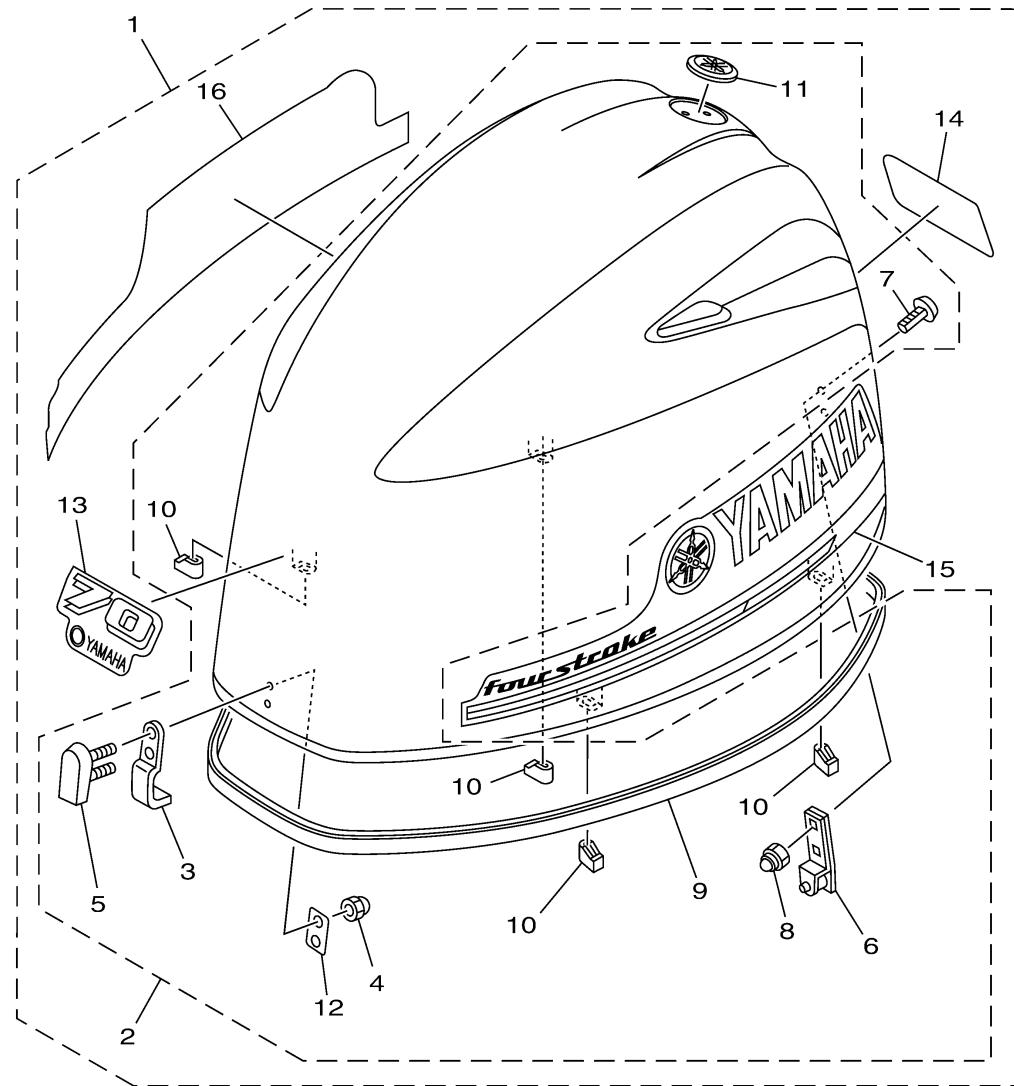

TOP COWLING

Ref No.	Part Number	Description	Qty	Remarks
1	6CJ-42610-03-00	TOP COWLING ASSY	1	
1	6CJ-42610-10-CE	TOP COWLING ASSY	0	WHITE
2	6CJ-4261A-01-CE	..TOP COWLING W/O GRAPHICS	0	WHITE
2	6CJ-4261A-01-00	..TOP COWLING W/O GRAPHICS	1	
3	6BG-42651-00-00	...HOOK	1	
4	95380-05800-00	...NUT	2	
5	6BG-42851-00-00	...COVER, CLAMP	1	
6	6BG-42652-00-00	...HOOK	1	
7	90109-06047-00	...BOLT	2	
8	90185-06M05-00	...NUT, SELF-LOCKING	2	
9	6CJ-42615-00-00	...SEAL	1	
10	6BG-42662-01-00	...DAMPER	4	
11	6AH-42697-10-00	...TUNING FORK MARK	1	
12	6BG-42649-00-00	...HOLDER, CLAMP BAND	1	
13	6CJ-42677-10-00	..GRAPHIC, FRONT	0	FOR WHITE COWLING
13	6CJ-42677-00-00	..GRAPHIC, FRONT	1	
14	6CJ-42678-10-00	..GRAPHIC, REAR	0	FOR WHITE COWLING
14	6CJ-42678-01-00	..GRAPHIC, REAR	1	
15	6CJ-42675-20-00	..GRAPHIC, SIDE 1	0	FOR WHITE COWLING
15	6CJ-42675-00-00	..GRAPHIC, SIDE 1	1	

CONTINUED ON NEXT FRAME >

6CJ8100-R020

TOP COWLING

Ref No.	Part Number	Description	Qty	Remarks
16	6CJ-42676-20-00	..GRAPHIC, SIDE 2	0	FOR WHITE COWLING
16	6CJ-42676-00-00	..GRAPHIC, SIDE 2	1	

6CJ8100-R020