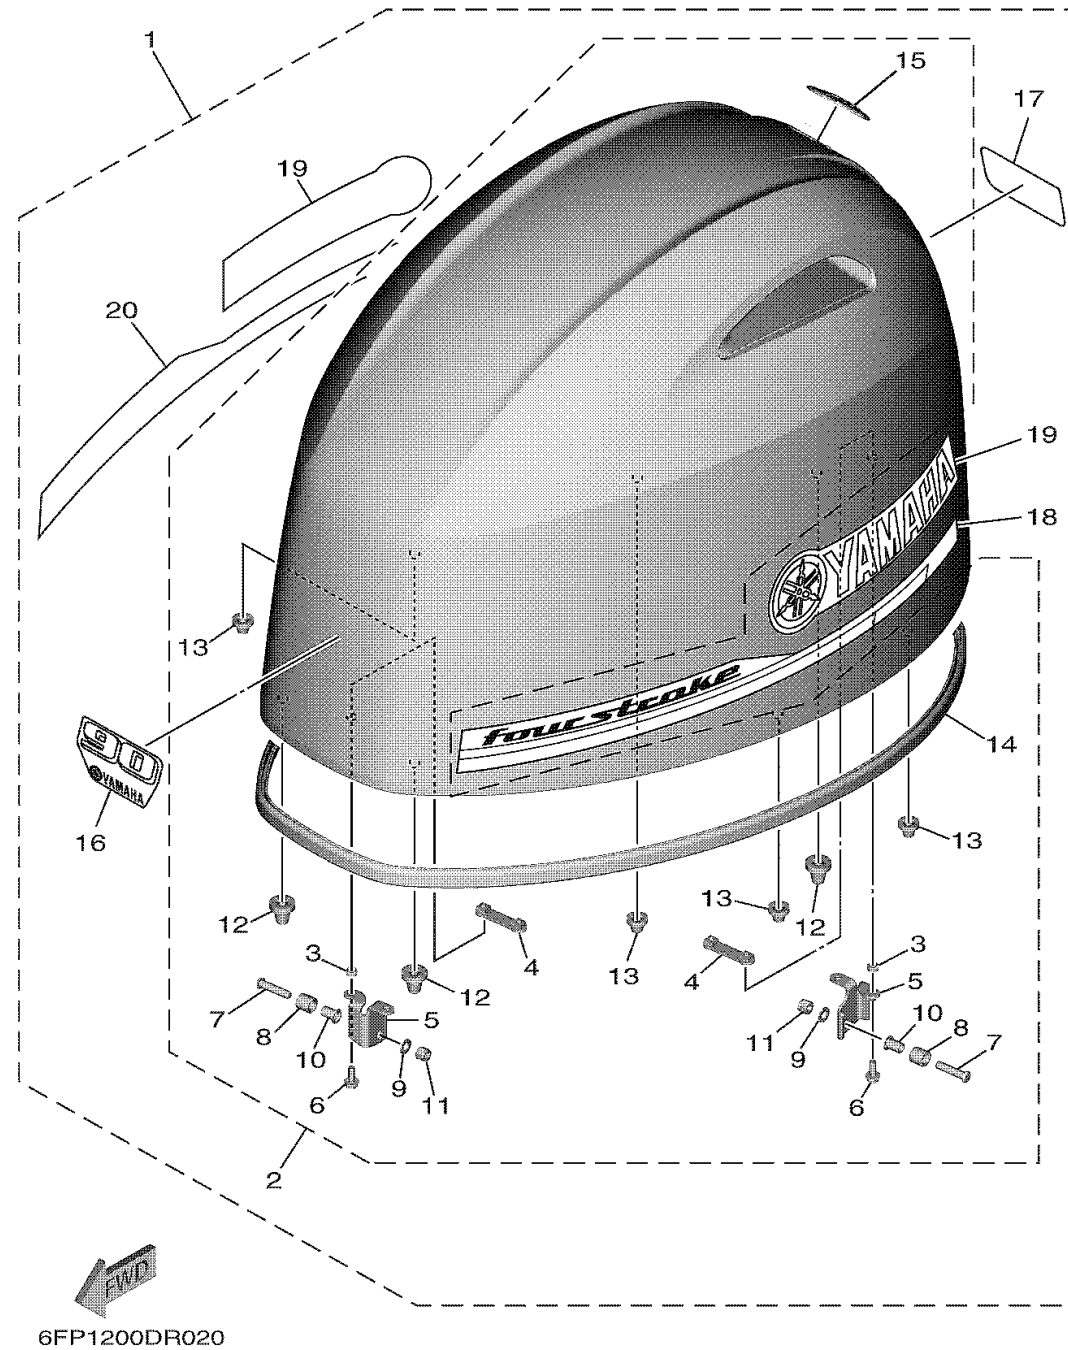

TOP COWLING

Ref No.	Part Number	Description	Qty	Remarks
1	6FP-42610-03-00	TOP COWLING ASSY	1	
1	6FP-42610-21-CE	TOP COWLING ASSY	0	WHITE
1	6FP-42610-13-00	TOP COWLING ASSY	0	FOR JET-DRIVE
2	6FP-4261A-03-CE	..TOP COWLING W/O GRAPHICS	0	WHITE
2	6FP-4261A-03-00	..TOP COWLING W/O GRAPHICS	1	
3	90387-07046-00	...COLLAR	4	
4	6EK-42646-00-00	...PLATE, CLAMP	2	
5	6FP-42647-00-00	...HOLDER, CLAMP BAND	2	
6	90105-06039-00	...BOLT, FLANGE	4	
7	90111-08078-00	...BOLT, HEXAGON SOCKET BUTTON	2	
8	90387-10094-00	...COLLAR	2	
9	92990-08600-00	...WASHER, PLATE	2	
10	90387-08M45-00	...COLLAR	2	
11	95780-08300-00	...NUT, FLANGE	2	
12	68F-42663-01-00	...DAMPER 2	3	
13	663-42662-01-00	...DAMPER	4	
14	6FP-42615-02-00	...SEAL	1	
15	6DA-42697-00-00	.. TUNING FORK MARK	1	
16	6FP-42677-00-00	..GRAPHIC, FRONT	0	FOR WHITE COWLING
16	6D8-42677-20-00	..GRAPHIC, FRONT	1	

CONTINUED ON NEXT FRAME >

TOP COWLING

Ref No.	Part Number	Description	Qty	Remarks
16	6D8-42677-30-00	..GRAPHIC, FRONT	0	FOR JET-DRIVE
17	6D8-42678-40-00	..GRAPHIC, REAR	0	FOR JET-DRIVE
17	6D8-42678-31-00	..GRAPHIC, REAR	1	
17	6FP-42678-00-00	..GRAPHIC, REAR	0	FOR WHITE COWLING
18	6EK-42675-00-00	..GRAPHIC, SIDE 1	1	
18	6EK-42675-10-00	..GRAPHIC, SIDE 1	0	FOR WHITE COWLING
19	6EK-42681-00-00	..MARK, COWLING	0	FOR WHITE COWLING
19	6D6-42681-00-00	..MARK, COWLING	2	
20	6EK-42676-10-00	..GRAPHIC, SIDE 2	0	FOR WHITE COWLING
20	6EK-42676-00-00	..GRAPHIC, SIDE 2	1	