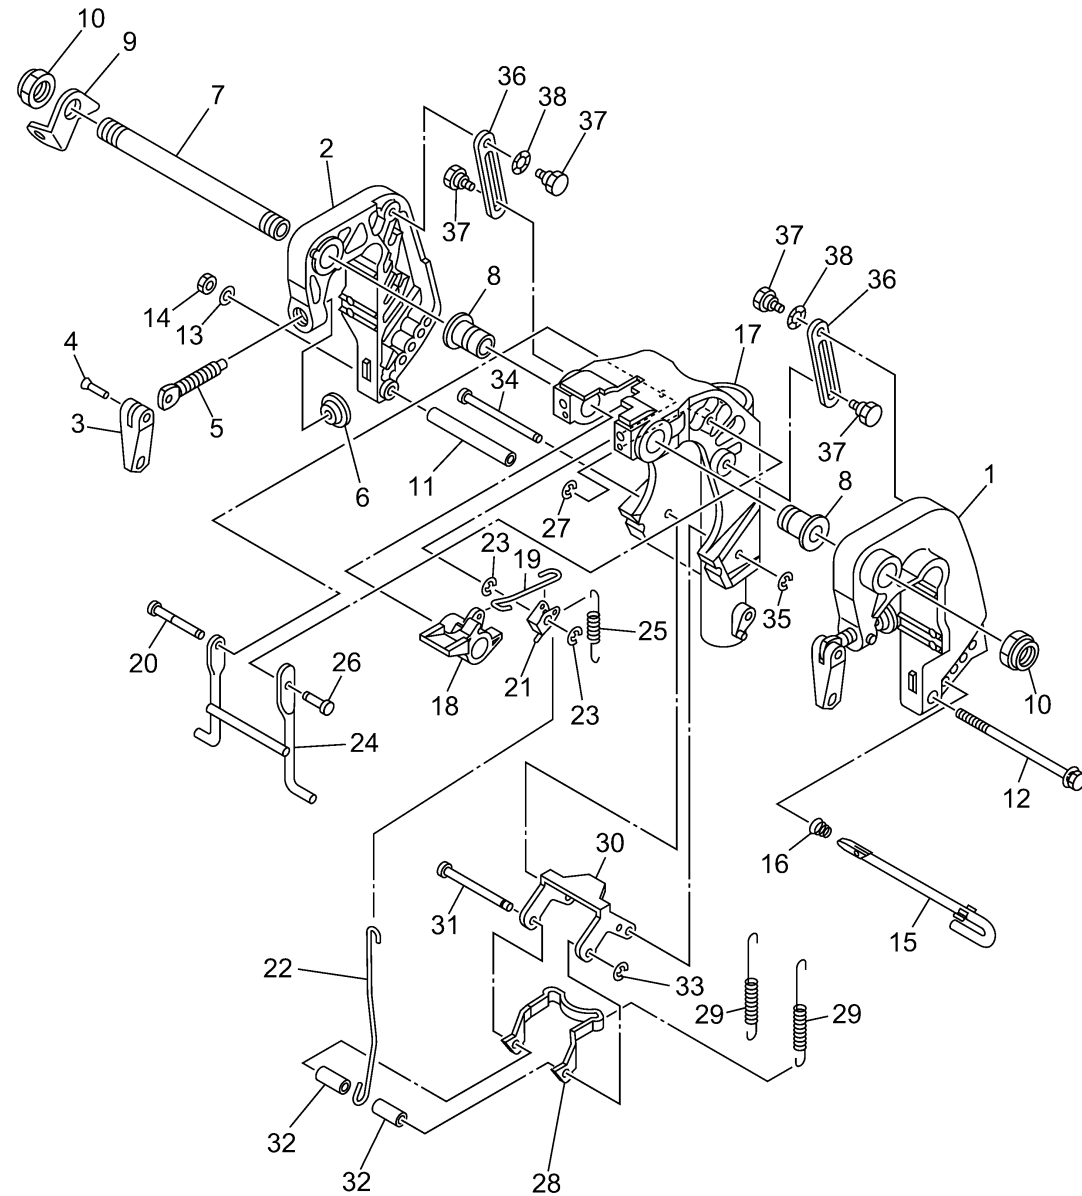

BRACKET 1

6DRC100-X190

Ref No.	Part Number	Description	Qty	Remarks
1	6AH-43111-00-8D	BRACKET, CLAMP 1	1	GRAY
1	6AH-43111-00-CE	BRACKET, CLAMP 1	0	WHITE
2	6AH-43112-00-CE	BRACKET, CLAMP 2	0	WHITE
2	6AH-43112-00-8D	BRACKET, CLAMP 2	1	GRAY
3	6E0-43118-01-00	HANDLE, TRANSOM CLAMP	2	
4	90243-04M01-00	PIN	2	
5	6E7-43116-00-00	SCREW, TRANSOM CLAMP	2	
6	648-43114-01-00	PAD, TRANSOM CLAMP	2	
7	63W-43131-01-00	BOLT, CLAMP BRACKET	1	
7	69A-43131-00-00	BOLT, CLAMP BRACKET	0	FOR RIDE GUIDE
8	90386-22MA4-00	BUSH	2	
9	66R-43113-00-00	PLATE, CLAMP BRACKET	1	
10	90185-22043-00	NUT, SELF-LOCKING	2	GRAY
10	90185-22M11-00	NUT, SELF-LOCKING	0	WHITE
11	90387-06369-00	COLLAR	1	
12	90101-06M18-00	BOLT	1	
13	92995-06600-00	WASHER	1	
14	95380-06700-00	NUT	1	
15	6L2-43160-01-00	TILT ROD ASSY	1	
16	90502-10M07-00	SPRING, CONICAL	1	

CONTINUED ON NEXT FRAME >

BRACKET 1

6DRC100-X190

Ref No.	Part Number	Description	Qty	Remarks
17	6AH-43311-00-8D	BRACKET, SWIVEL 1	1	GRAY, S(17.0")
17	6AU-43311-10-8D	BRACKET, SWIVEL 1	0	GRAY, L(22.0")
17	6AH-43311-00-CE	BRACKET, SWIVEL 1	0	WHITE, S(17.0")
18	6DR-43631-00-00	LEVER, TILT	1	
19	6DR-43616-00-00	ROD, TILT LOCK	1	
20	68T-43646-00-00	SHAFT, LEVER	1	
21	6DR-43641-00-00	LEVER, TILT	1	
22	6AH-43617-00-00	ROD, TILT LOCK	1	
23	99080-05600-00	CIRCLIP	2	
24	6AH-43350-00-00	RECEIVER ASSY	1	
25	90506-20025-00	SPRING, TENSION	0	L(22.0")
25	90506-18014-00	SPRING, TENSION	1	S(17.0")
26	63V-43191-00-00	SHAFT, STOPPER	1	
27	99080-05600-00	CIRCLIP	1	
28	6AH-43614-00-00	PLATE, TILT LOCK	1	
29	90506-20020-00	SPRING, TENSION	2	S(17.0")
29	90506-23016-00	SPRING, TENSION	0	L(22.0")
30	6AH-43615-00-00	PLATE, TILT LOCK	1	
31	68T-43611-00-00	SHAFT, TILT LOCK	1	
32	90387-06138-00	COLLAR	2	

CONTINUED ON NEXT FRAME >

BRACKET 1

Ref No.	Part Number	Description	Qty	Remarks
33	93430-04M03-00	CIRCLIP	1	
34	68T-43659-00-00	SHAFT, REVERSE LOCK	1	
35	99080-05600-00	CIRCLIP	1	
36	6AH-43627-00-00	STOPPER	2	
37	90109-06M84-00	BOLT	4	
38	90206-10M24-00	WASHER, WAVE	2	

FWD
6DRC100-X190