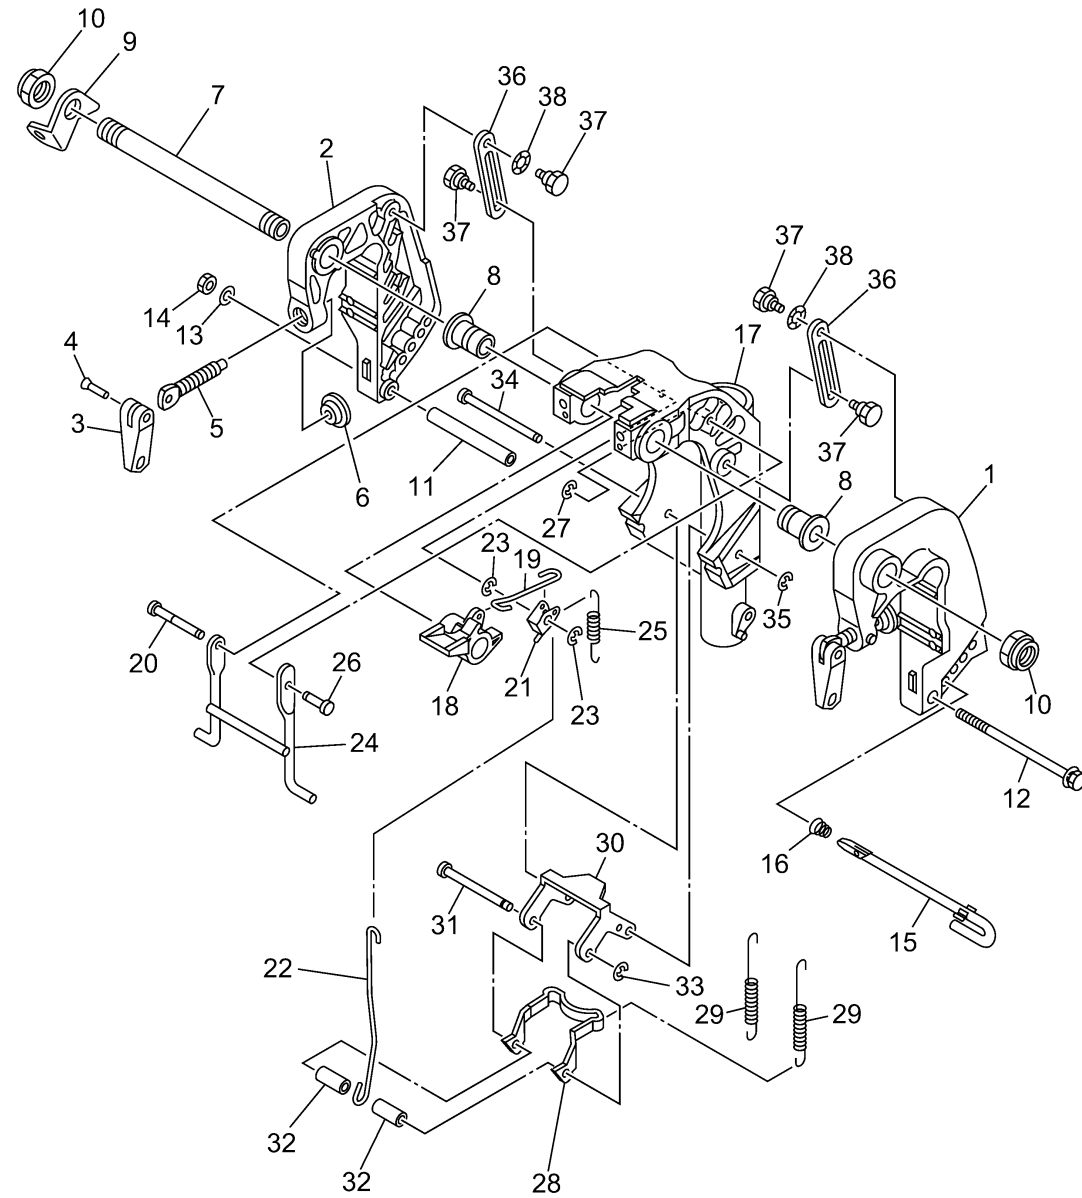

BRACKET 1

6DRC100-X190

Ref No.	Part Number	Description	Qty	Remarks
1	6AH-43111-00-8D	BRACKET, CLAMP 1	1	GRAY
1	6AH-43111-00-CE	BRACKET, CLAMP 1	0	WHITE
2	6AH-43112-00-CE	BRACKET, CLAMP 2	0	WHITE
2	6AH-43112-00-8D	BRACKET, CLAMP 2	1	GRAY
3	6E0-43118-01-00	HANDLE, TRANSOM CLAMP	2	
4	90243-04M01-00	PIN	2	
5	6E7-43116-00-00	SCREW, TRANSOM CLAMP	2	
6	648-43114-01-00	PAD, TRANSOM CLAMP	2	
7	63W-43131-01-00	BOLT, CLAMP BRACKET	1	
7	69A-43131-00-00	BOLT, CLAMP BRACKET	0	FOR RIDE GUIDE
8	90386-22MA4-00	BUSH	2	
9	66R-43113-00-00	PLATE, CLAMP BRACKET	1	
10	90185-22043-00	NUT, SELF-LOCKING	2	GRAY
10	90185-22M11-00	NUT, SELF-LOCKING	0	WHITE
11	90387-06369-00	COLLAR	1	
12	90101-06M18-00	BOLT	1	
13	92995-06600-00	WASHER	1	
14	95380-06700-00	NUT	1	
15	6L2-43160-01-00	TILT ROD ASSY	1	
16	90502-10M07-00	SPRING, CONICAL	1	

CONTINUED ON NEXT FRAME >

BRACKET 1

6DRC100-X190

Ref No.	Part Number	Description	Qty	Remarks
17	6AH-43311-00-8D	BRACKET, SWIVEL 1	1	GRAY, S(17.0")
17	6AU-43311-10-8D	BRACKET, SWIVEL 1	0	GRAY, L(22.0")
17	6AH-43311-00-CE	BRACKET, SWIVEL 1	0	WHITE, S(17.0")
18	6DR-43631-00-00	LEVER, TILT	1	
19	6DR-43616-00-00	ROD, TILT LOCK	1	
20	68T-43646-00-00	SHAFT, LEVER	1	
21	6DR-43641-00-00	LEVER, TILT	1	
22	6AH-43617-00-00	ROD, TILT LOCK	1	
23	99080-05600-00	CIRCLIP	2	
24	6AH-43350-00-00	RECEIVER ASSY	1	
25	90506-20025-00	SPRING, TENSION	0	L(22.0")
25	90506-18014-00	SPRING, TENSION	1	S(17.0")
26	63V-43191-00-00	SHAFT, STOPPER	1	
27	99080-05600-00	CIRCLIP	1	
28	6AH-43614-00-00	PLATE, TILT LOCK	1	
29	90506-20020-00	SPRING, TENSION	2	S(17.0")
29	90506-23016-00	SPRING, TENSION	0	L(22.0")
30	6AH-43615-00-00	PLATE, TILT LOCK	1	
31	68T-43611-00-00	SHAFT, TILT LOCK	1	
32	90387-06138-00	COLLAR	2	

CONTINUED ON NEXT FRAME >

BRACKET 1

Ref No.	Part Number	Description	Qty	Remarks
33	93430-04M03-00	CIRCLIP	1	
34	68T-43659-00-00	SHAFT, REVERSE LOCK	1	
35	99080-05600-00	CIRCLIP	1	
36	6AH-43627-00-00	STOPPER	2	
37	90109-06M84-00	BOLT	4	
38	90206-10M24-00	WASHER, WAVE	2	

FWD
6DRC100-X190