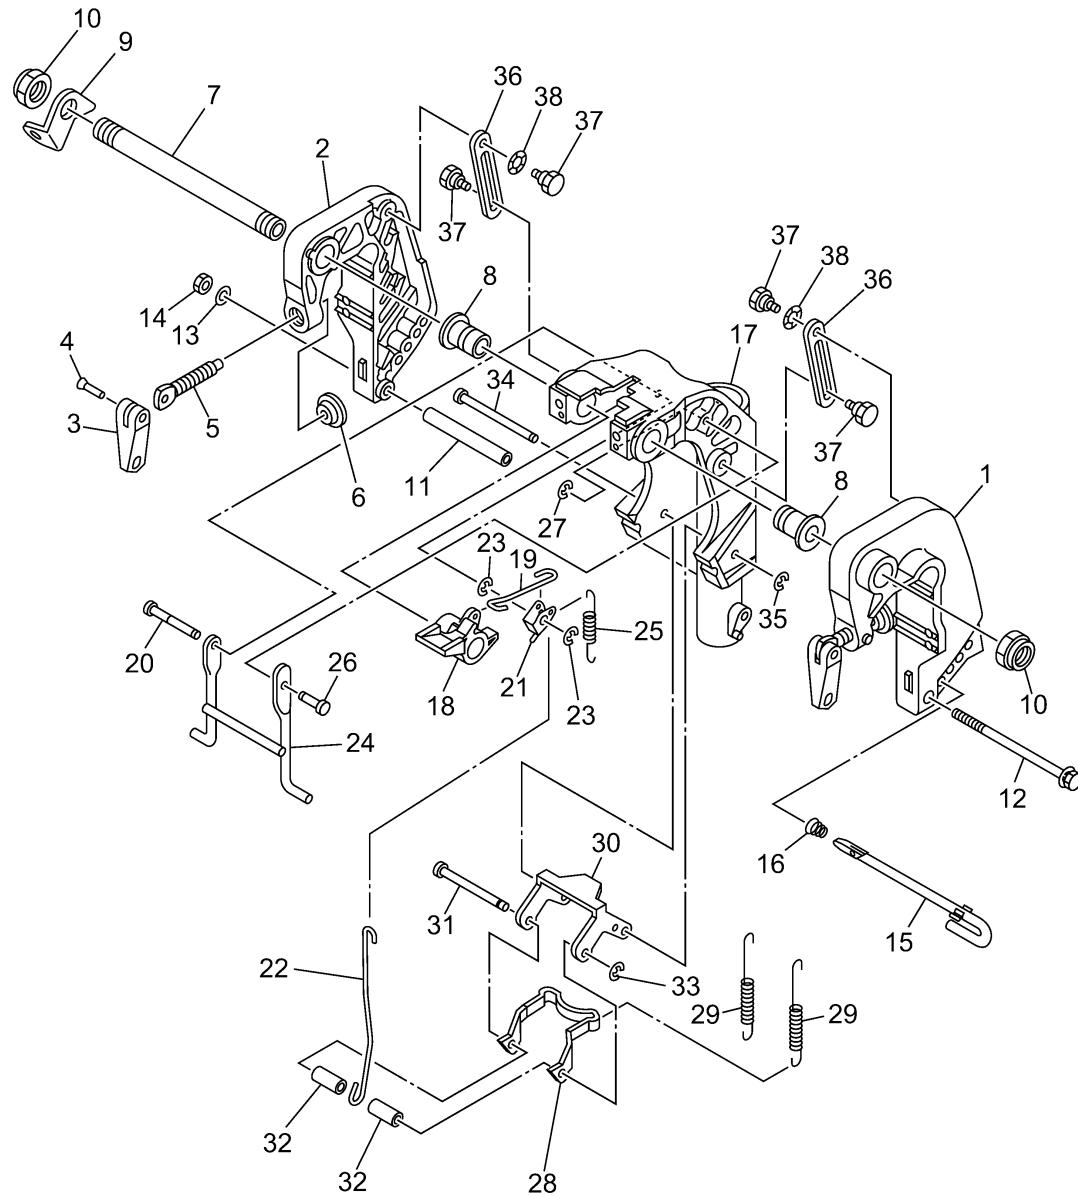

BRACKET 1

6DRC100-X190

Ref No.	Part Number	Description	Qty	Remarks
1	6AH-43111-00-8D	BRACKET, CLAMP 1	1	GRAY
1	6AH-43111-00-CE	BRACKET, CLAMP 1	0	WHITE
2	6AH-43112-00-CE	BRACKET, CLAMP 2	0	WHITE
2	6AH-43112-00-8D	BRACKET, CLAMP 2	1	GRAY
3	6E0-43118-01-00	HANDLE, TRANSOM CLAMP	2	
4	90243-04M01-00	PIN	2	
5	6E7-43116-00-00	SCREW, TRANSOM CLAMP	2	
6	648-43114-01-00	PAD, TRANSOM CLAMP	2	
7	63W-43131-01-00	BOLT, CLAMP BRACKET	1	
7	69A-43131-00-00	BOLT, CLAMP BRACKET	0	FOR RIDE GUIDE
8	90386-22MA4-00	BUSH	2	
9	66R-43113-00-00	PLATE, CLAMP BRACKET	1	
10	90185-22043-00	NUT, SELF-LOCKING	2	GRAY
10	90185-22M11-00	NUT, SELF-LOCKING	0	WHITE
11	90387-06369-00	COLLAR	1	
12	90101-06M18-00	BOLT	1	
13	92995-06600-00	WASHER	1	
14	95380-06700-00	NUT	1	
15	6L2-43160-01-00	TILT ROD ASSY	1	
16	90502-10M07-00	SPRING, CONICAL	1	

CONTINUED ON NEXT FRAME >

BRACKET 1

6DRC100-X190

Ref No.	Part Number	Description	Qty	Remarks
17	6AH-43311-00-8D	BRACKET, SWIVEL 1	1	GRAY, S(17.0")
17	6AU-43311-10-8D	BRACKET, SWIVEL 1	0	GRAY, L(22.0")
17	6AH-43311-00-CE	BRACKET, SWIVEL 1	0	WHITE, S(17.0")
18	6DR-43631-00-00	LEVER, TILT	1	
19	6DR-43616-00-00	ROD, TILT LOCK	1	
20	68T-43646-00-00	SHAFT, LEVER	1	
21	6DR-43641-00-00	LEVER, TILT	1	
22	6AH-43617-00-00	ROD, TILT LOCK	1	
23	99080-05600-00	CIRCLIP	2	
24	6AH-43350-00-00	RECEIVER ASSY	1	
25	90506-20025-00	SPRING, TENSION	0	L(22.0")
25	90506-18014-00	SPRING, TENSION	1	S(17.0")
26	63V-43191-00-00	SHAFT, STOPPER	1	
27	99080-05600-00	CIRCLIP	1	
28	6AH-43614-00-00	PLATE, TILT LOCK	1	
29	90506-20020-00	SPRING, TENSION	2	S(17.0")
29	90506-23016-00	SPRING, TENSION	0	L(22.0")
30	6AH-43615-00-00	PLATE, TILT LOCK	1	
31	68T-43611-00-00	SHAFT, TILT LOCK	1	
32	90387-06138-00	COLLAR	2	

CONTINUED ON NEXT FRAME >

BRACKET 1

Ref No.	Part Number	Description	Qty	Remarks
33	93430-04M03-00	CIRCLIP	1	
34	68T-43659-00-00	SHAFT, REVERSE LOCK	1	
35	99080-05600-00	CIRCLIP	1	
36	6AH-43627-00-00	STOPPER	2	
37	90109-06M84-00	BOLT	4	
38	90206-10M24-00	WASHER, WAVE	2	

FWD
6DRC100-X190