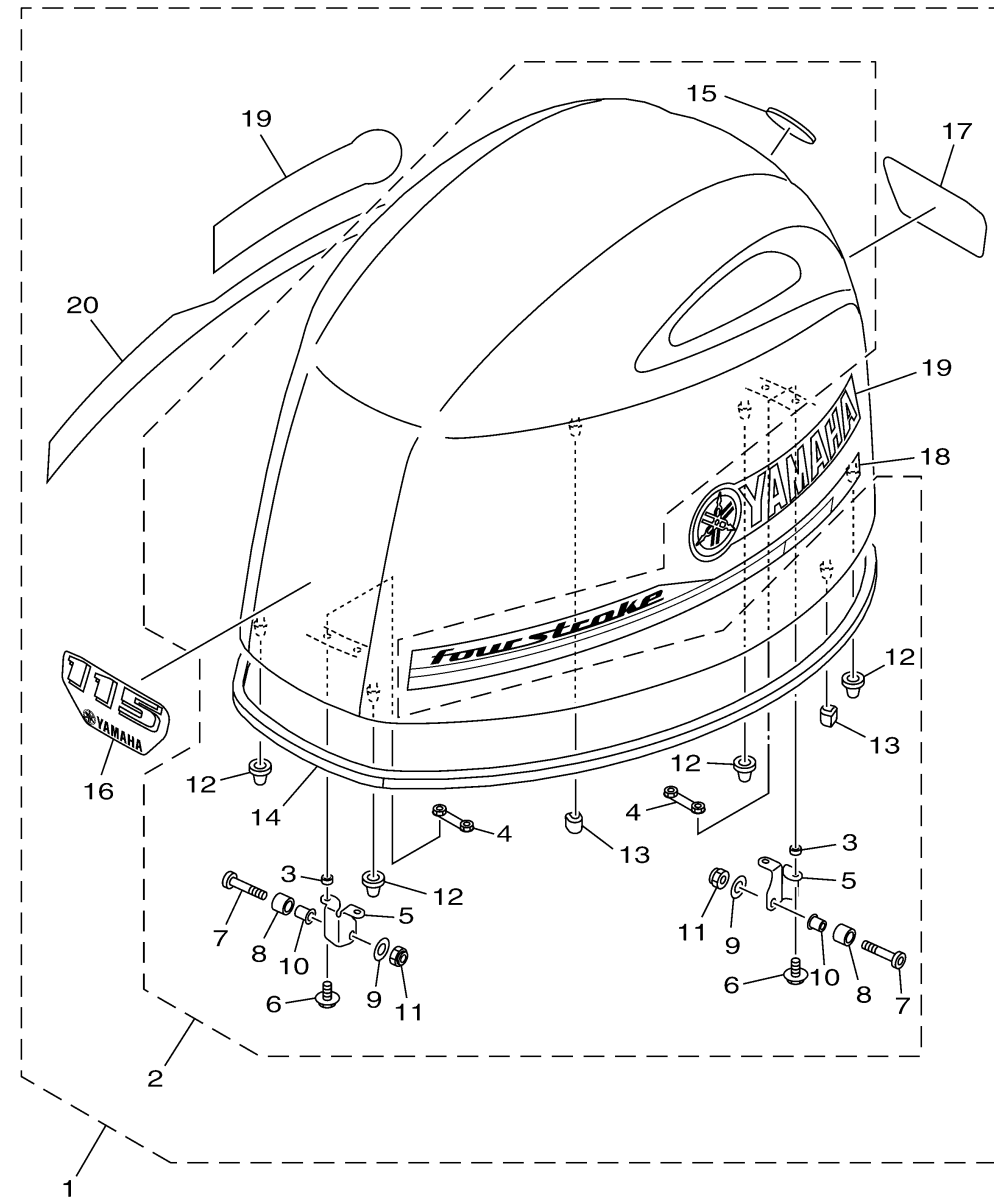

TOP COWLING

Ref No.	Part Number	Description	Qty	Remarks
1	6EK-42610-02-00	TOP COWLING ASSY	1	
1	6EK-42610-31-CE	TOP COWLING ASSY	0	WHITE
2	6EK-4261A-02-CE	..TOP COWLING W/O GRAPHICS	0	WHITE
2	6EK-4261A-02-00	..TOP COWLING W/O GRAPHICS	1	
3	90387-07046-00	...COLLAR	4	
4	6EK-42646-00-00	...PLATE, CLAMP	2	
5	6EK-42647-00-00	...HOLDER, CLAMP BAND	2	
6	90105-06039-00	...BOLT, FLANGE	4	
7	90111-08078-00	...BOLT, HEXAGON SOCKET BUTTON	2	
8	90387-10094-00	...COLLAR	2	
9	92990-08600-00	...WASHER, PLATE	2	
10	90387-08M45-00	...COLLAR	2	
11	95780-08300-00	...NUT, FLANGE	2	
12	68F-42663-01-00	...DAMPER 2	4	
13	6EK-42662-01-00	...DAMPER	2	
14	6EK-42615-01-00	...SEAL	1	
15	6DA-42697-00-00	.. TUNING FORK MARK	1	
16	68V-42677-30-00	..GRAPHIC, FRONT	1	
16	6EK-42677-00-00	..GRAPHIC, FRONT	0	FOR WHITE COWLING
17	68V-42678-41-00	..GRAPHIC, REAR	1	

CONTINUED ON NEXT FRAME >

6EK3100-Q020

TOP COWLING

Ref No.	Part Number	Description	Qty	Remarks
17	6EK-42678-00-00	..GRAPHIC, REAR	0	FOR WHITE COWLING
18	6EK-42675-10-00	..GRAPHIC, SIDE 1	0	FOR WHITE COWLING
18	6EK-42675-00-00	..GRAPHIC, SIDE 1	1	
19	6EK-42681-00-00	..MARK, COWLING	0	FOR WHITE COWLING
19	6D6-42681-00-00	..MARK, COWLING	2	
20	6EK-42676-00-00	..GRAPHIC, SIDE 2	1	
20	6EK-42676-10-00	..GRAPHIC, SIDE 2	0	FOR WHITE COWLING