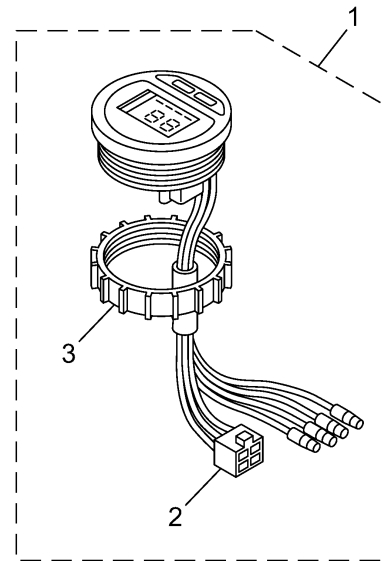

DIGITAL TACHOMETER

Ref. No.	Description	Part No.	Applicable model
1	Multifunction w/o "Check engine" and "Water in fuel" indicators	6Y5-8350T-E2	Above 40 (3-cyl) w/ oil injection Above F30 [Mechanical RC]

601M10M-Y010

meter_2024

METER 1

Ref No.	Part Number	Description	Qty	Remarks
1	6Y5-8350T-E2-00	TACHOMETER ASSY	1	
2	9E450-04533-00	..CONNECTOR	1	F-4-W
3	6Y8-84383-00-00	...NUT, RING	1	

A2