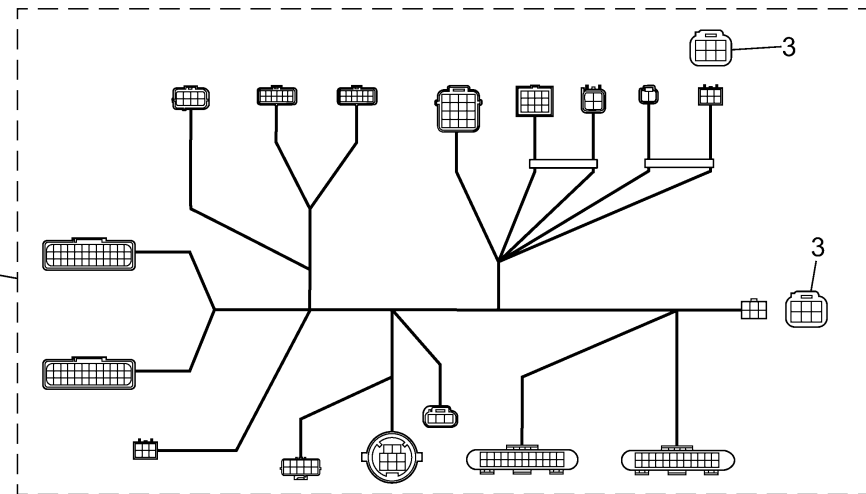

DIGITAL ELECTRONIC CONTROL
(SINGLE ENGINE / MAIN STATION)

601R10R-Y170

DEC 4 (SINGLE/MAIN ST)

Ref No.	Part Number	Description	Qty	Remarks
1	6X9-48A01-10-00	REMOTE CONTROL BOX ASSY 2	1	ASK TO MARINE DIV
2	6X9-82580-60-00	WIRE HARNESS ASSY 2	1	
3	6Y8-85371-01-00	. .END OF LINE RESISTOR	2	
4	6X6-85590-50-00	CONTROL UNIT ASSY	1	
5	6X9-48211-10-00	HOUSING,1	1	
6	6X9-4821B-00-00	HOUSING,3	1	
7	90105-06106-00	BOLT, FLANGE	2	
8	6X9-48128-00-00	SCREW 2	5	
9	90157-06M13-00	SCREW, PAN HEAD	5	
10	95780-06300-00	NUT, FLANGE	5	
11	90201-065F1-00	WASHER, PLATE	5	