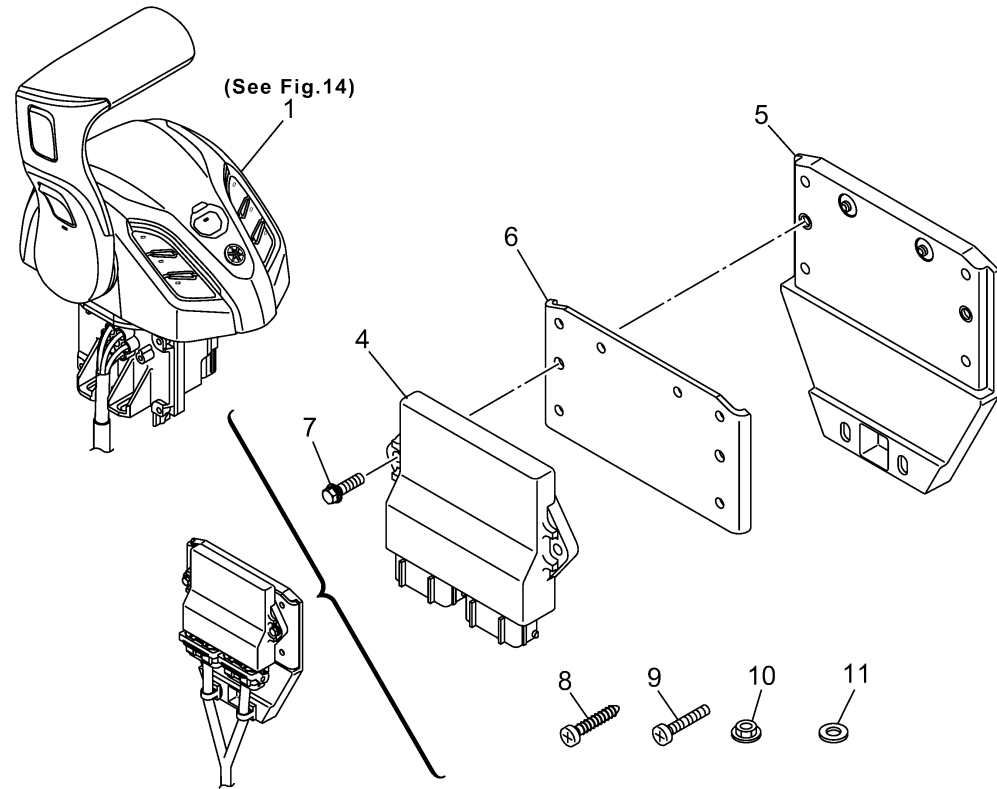

DIGITAL ELECTRONIC CONTROL
(SINGLE ENGINE / MAIN STATION)

601R10R-Y170

DEC 4 (SINGLE/MAIN ST)

Ref No.	Part Number	Description	Qty	Remarks
1	6X9-48A01-10-00	REMOTE CONTROL BOX ASSY 2	1	ASK TO MARINE DIV
2	6X9-82580-60-00	WIRE HARNESS ASSY 2	1	
3	6Y8-85371-01-00	. .END OF LINE RESISTOR	2	
4	6X6-85590-50-00	CONTROL UNIT ASSY	1	
5	6X9-48211-10-00	HOUSING,1	1	
6	6X9-4821B-00-00	HOUSING,3	1	
7	90105-06106-00	BOLT, FLANGE	2	
8	6X9-48128-00-00	SCREW 2	5	
9	90157-06M13-00	SCREW, PAN HEAD	5	
10	95780-06300-00	NUT, FLANGE	5	
11	90201-065F1-00	WASHER, PLATE	5	