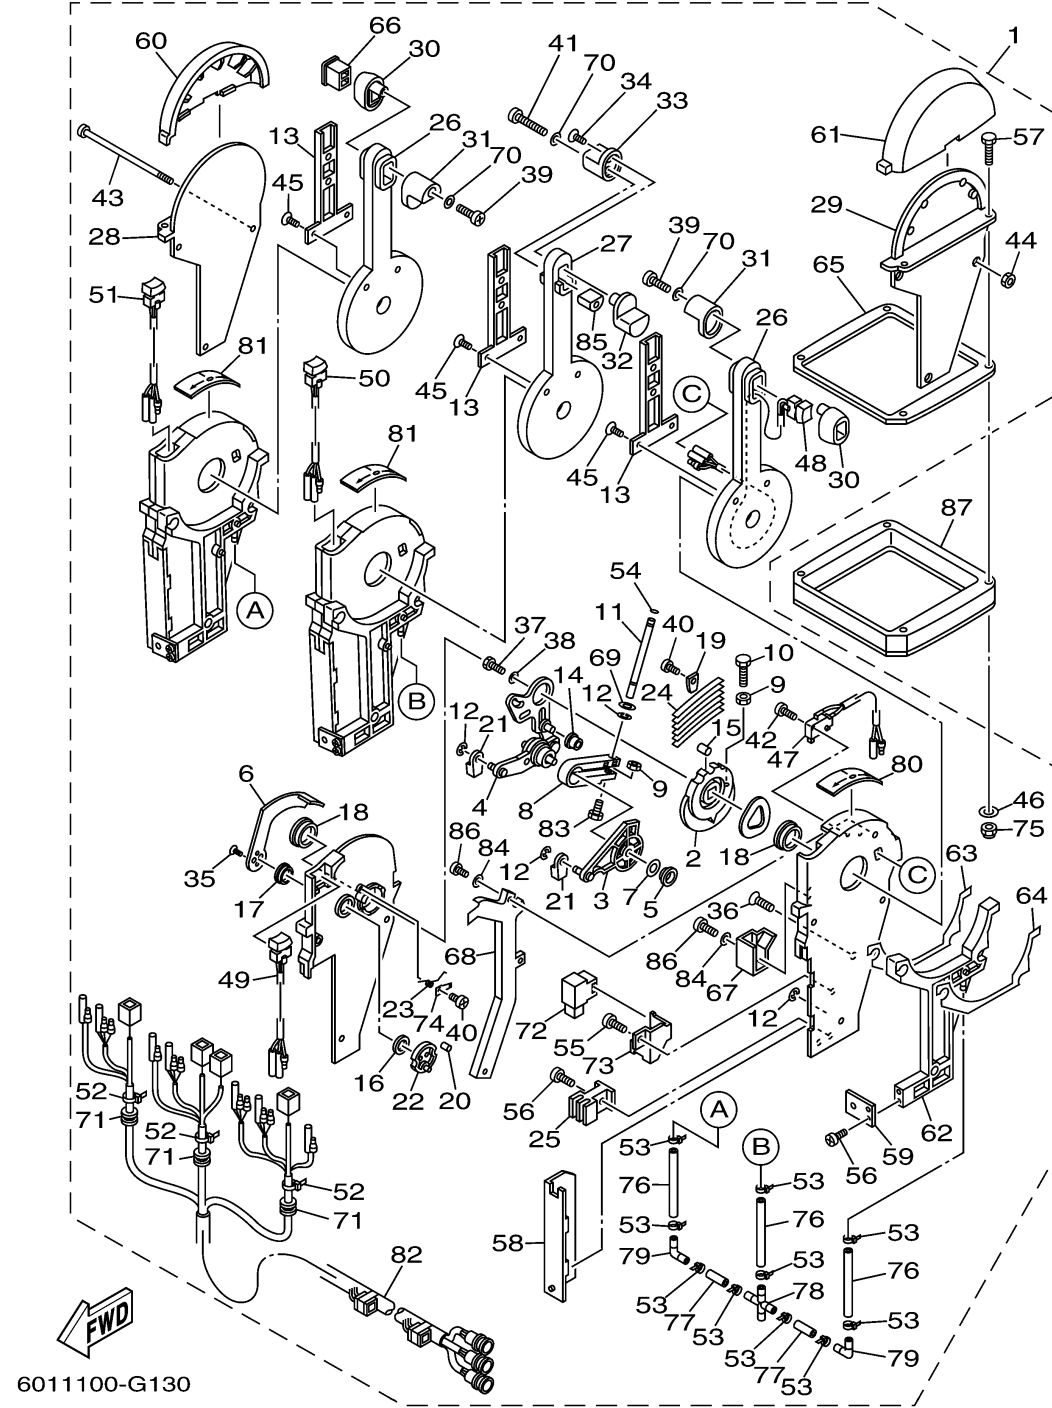

REMOTE CONTROL ASSY 9

6X5 REMOTE CONTROL (TRIPLE)

Ref No.	Part Number	Description	Qty	Remarks
60	6X5-48119-11-00	..COVER	1	
61	6X5-48119-01-00	..COVER	1	
62	6X5-48246-00-00	..SPACER	3	
63	6X5-48214-00-00	..PAD	3	
64	6X5-48214-10-00	..PAD	3	
65	6X5-48176-00-00	..GROMMET	1	
66	6X5-48222-21-00	..GRIP, CONTROL LEVER	1	
67	6X5-48219-00-00	..COVER, LEAD	3	
68	6X5-48225-00-00	..COVER	3	
69	92990-08600-00	..WASHER, PLATE	3	
70	92990-05300-00	..WASHER, INTERNAL TOOTH	3	
71	6X5-48175-00-00	..BOOT	3	
72	704-81950-11-00	..RELAY ASSY	4	
73	6X5-48228-00-00	..HOLDER, SWITCH	3	
74	703-48246-00-00	..SPACER	3	
75	95380-06600-00	..NUT, HEXAGON	4	
76	6X5-48317-00-00	..TUBE	3	
77	6X5-48317-10-00	..TUBE	2	
78	6X5-48338-00-00	..CONNECTOR	1	
79	6X5-48338-10-00	..CONNECTOR	2	

CONTINUED ON NEXT FRAME >