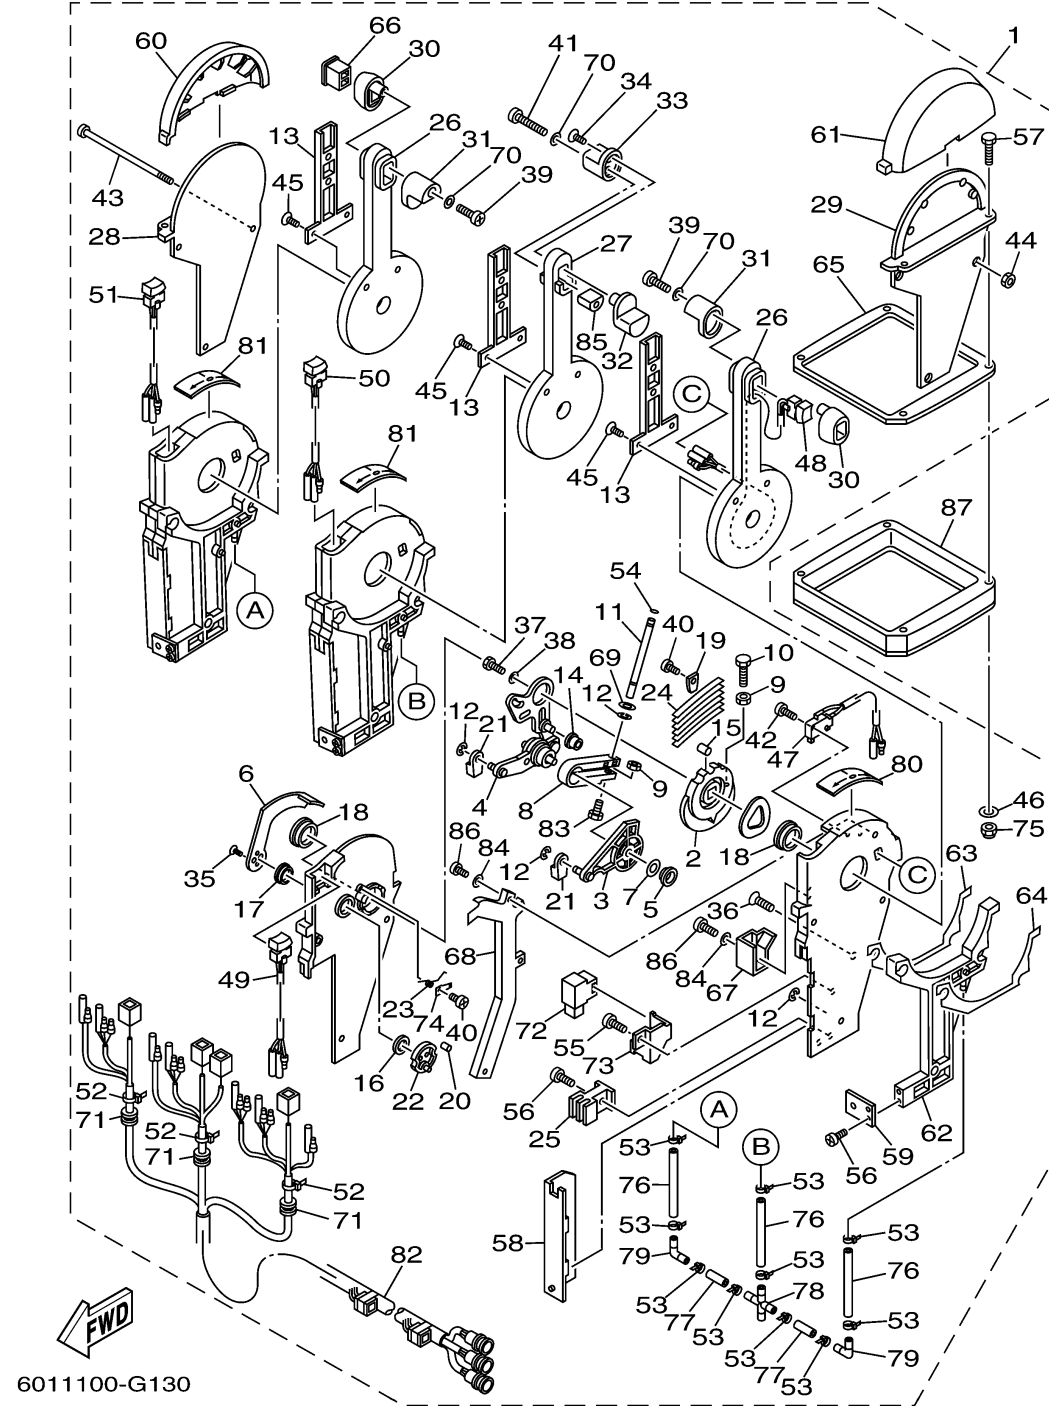

CONTINUED ON NEXT FRAME >

REMOTE CONTROL ASSY 9

6X5 REMOTE CONTROL (TRIPLE)

Ref No.	Part Number	Description	Qty	Remarks
60	6X5-48119-11-00	..COVER	1	
61	6X5-48119-01-00	..COVER	1	
62	6X5-48246-00-00	..SPACER	3	
63	6X5-48214-00-00	..PAD	3	
64	6X5-48214-10-00	..PAD	3	
65	6X5-48176-00-00	..GROMMET	1	
66	6X5-48222-21-00	..GRIP, CONTROL LEVER	1	
67	6X5-48219-00-00	..COVER, LEAD	3	
68	6X5-48225-00-00	..COVER	3	
69	92990-08600-00	..WASHER, PLATE	3	
70	92990-05300-00	..WASHER, INTERNAL TOOTH	3	
71	6X5-48175-00-00	..BOOT	3	
72	704-81950-11-00	..RELAY ASSY	4	
73	6X5-48228-00-00	..HOLDER, SWITCH	3	
74	703-48246-00-00	..SPACER	3	
75	95380-06600-00	..NUT, HEXAGON	4	
76	6X5-48317-00-00	..TUBE	3	
77	6X5-48317-10-00	..TUBE	2	
78	6X5-48338-00-00	..CONNECTOR	1	
79	6X5-48338-10-00	..CONNECTOR	2	

CONTINUED ON NEXT FRAME >

REMOTE CONTROL ASSY 9

6X5 REMOTE CONTROL (TRIPLE)

Ref No.	Part Number	Description	Qty	Remarks
80	6X5-48215-00-00	..GRAPHIC	1	
81	6X5-48215-10-00	..GRAPHIC	2	
82	6X5-82590-00-00	..WIRE HARNESS ASSY	1	
83	6X5-48267-00-00	..BOLT SET	3	
84	92990-05200-00	..WASHER, PLAIN	15	
85	6X5-48222-30-00	..GRIP, CONTROL LEVER	1	
86	98580-05012-00	..SCREW, PAN HEAD	15	
87		TIRE (180/55 ZR 17 M/C 73W)	1	LM