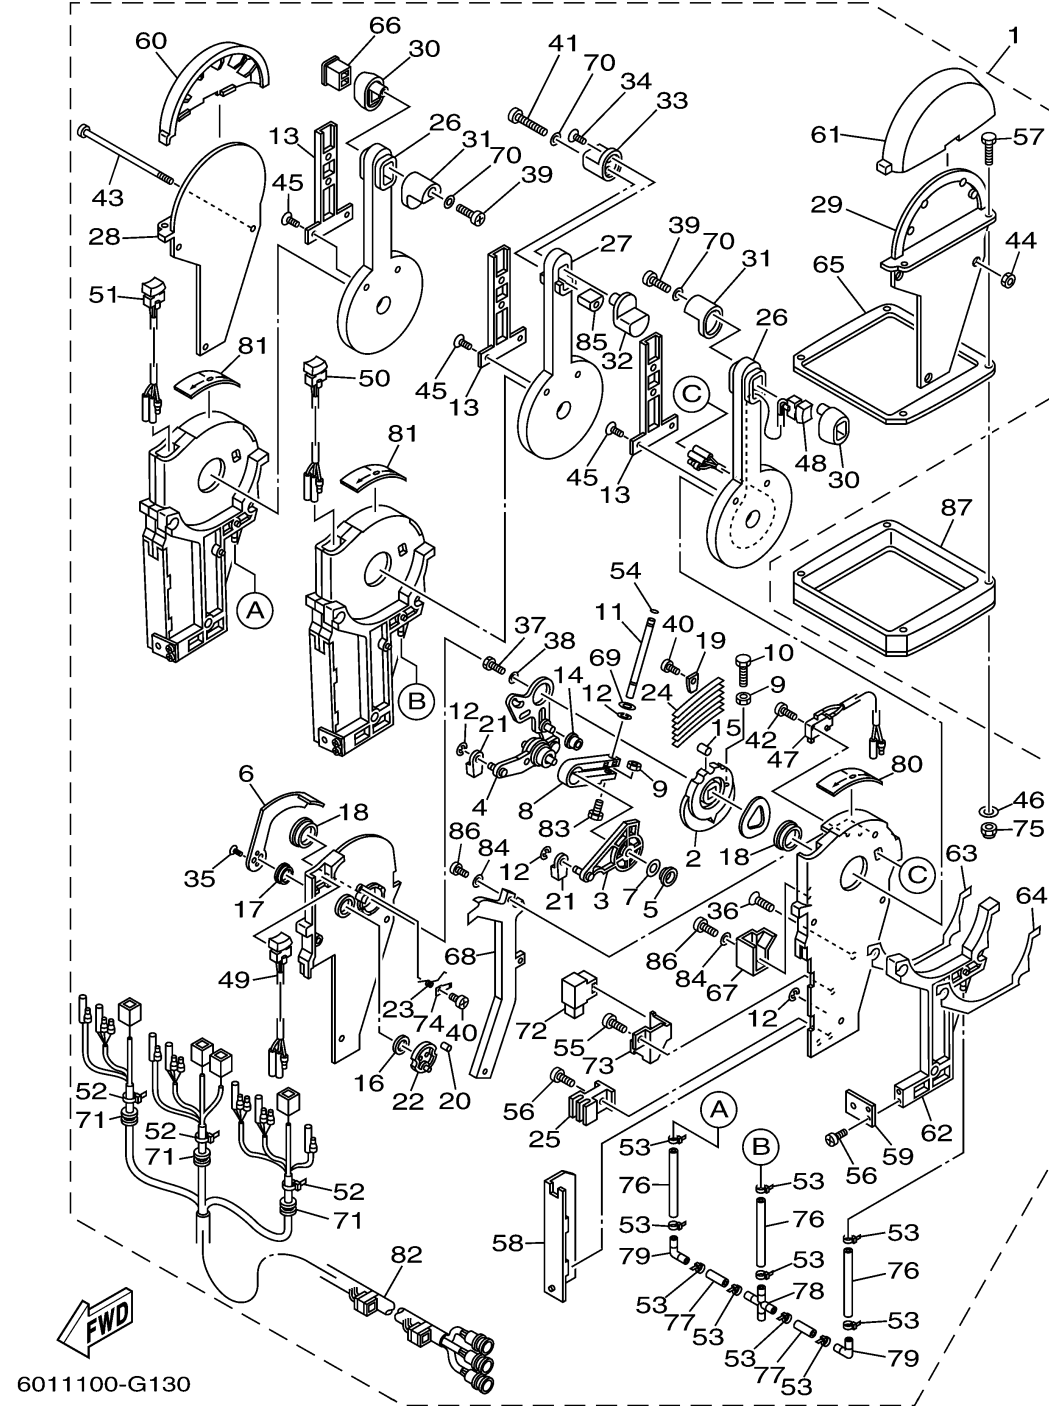

REMOTE CONTROL ASSY 9

6X5 REMOTE CONTROL (TRIPLE)

6011100-G130

Ref No.	Part Number	Description	Qty	Remarks
1	6X5-48207-04-00	REMOTE CONTROL ASSY	1	WITH PT/T SW.
2	6X5-48232-00-00	..GEAR	3	
3	6X5-48271-00-00	..ARM, SHIFT	3	
4	6X5-48261-00-00	..ARM, THROTTLE	3	
5	703-48235-00-00	..BUSHING	3	
6	6X5-48152-00-00	..KNOB, FREE ACCEL.	3	
7	703-48268-00-00	..SPACER	3	
8	6X5-48264-00-00	..FRICTION, THROTTLE	3	
9	95380-05600-00	..NUT	6	
10	97380-05025-00	..BOLT	3	
11	6X5-48265-00-00	..SHAFT, FRICTION	3	
12	93430-06024-00	..CIRCLIP	12	
13	6X5-48224-00-00	..COVER, CONTROL LEVER	3	
14	703-48252-00-00	..ROLLER, CAM	3	
15	701-48248-00-00	..ROLLER, FREE ACCEL.	3	
16	703-48198-00-00	..WASHER, WAVE	3	
17	703-48243-00-00	..BUSHING	3	
18	703-48236-00-00	..BUSHING 1	6	
19	703-48189-00-00	..RETAINER	3	
20	703-48234-00-00	..ROLLER, DETENT	3	

CONTINUED ON NEXT FRAME >

REMOTE CONTROL ASSY 9

6X5 REMOTE CONTROL (TRIPLE)

Ref No.	Part Number	Description	Qty	Remarks
21	703-48345-01-00	..CABLE END, REMOTE CONTROL 2	6	
22	703-48153-00-00	..SHAFT, FREE ACCEL.	3	
23	703-48244-00-00	..SPRING, FREE ACCEL.	3	
24	703-48238-00-00	..SPRING, DETENT	18	
25	6X5-48358-00-00	..ANCHOR, CABLE	3	
26	6X5-48221-00-00	..LEVER, CONTROL	2	
27	6X5-48221-10-00	..LEVER, CONTROL	1	
28	6X5-48144-10-00	..PLATE, STOPPER 2	1	
29	6X5-48144-00-00	..PLATE, STOPPER 2	1	
30	6X5-48229-01-00	..GRIP, CONTROL LEVER	2	
31	6X5-48222-01-00	..GRIP, CONTROL LEVER	2	
32	6X5-48229-11-00	..GRIP, CONTROL LEVER	1	
33	6X5-48222-11-00	..GRIP, CONTROL LEVER	1	
34	6X5-48127-00-00	..SCREW 1	1	
35	703-48128-00-00	..SCREW 2	6	
36	6X5-48129-00-00	..SCREW 3	9	
37	97380-08030-00	..BOLT	3	
38	92990-08200-00	..WASHER, PLAIN	3	
39	6X5-48127-10-00	..SCREW 1	2	
40	98580-04006-00	..SCREW, PAN HEAD	6	