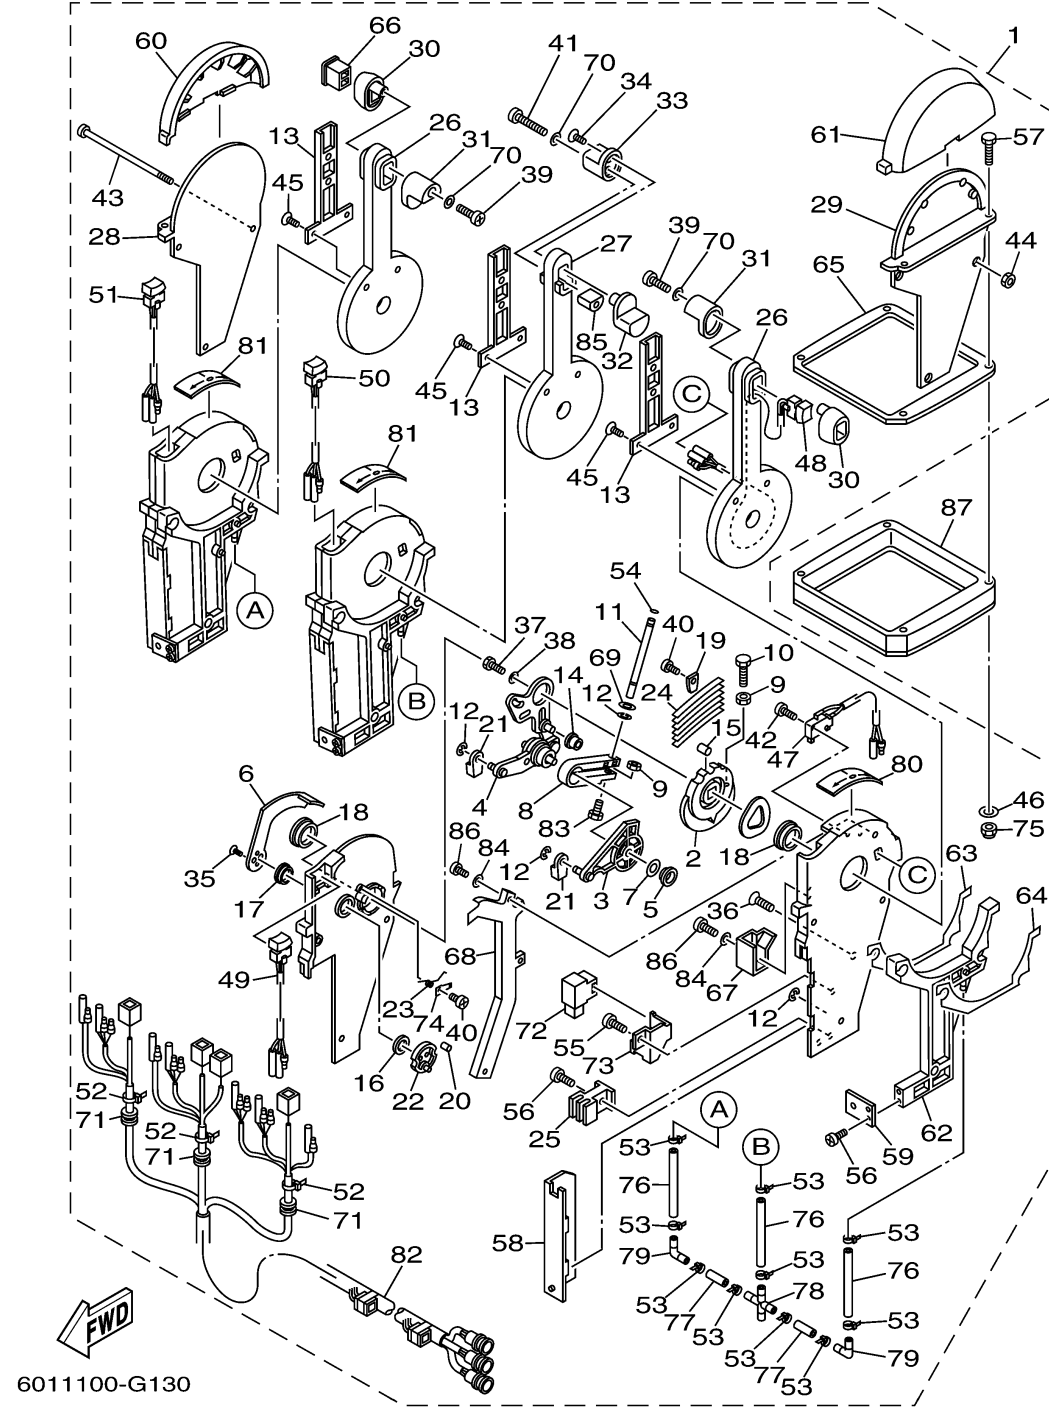

REMOTE CONTROL ASSY 9

6X5 REMOTE CONTROL (TRIPLE)

6011100-G130

Ref No.	Part Number	Description	Qty	Remarks
1	6X5-48207-04-00	REMOTE CONTROL ASSY	1	WITH PT/T SW.
2	6X5-48232-00-00	..GEAR	3	
3	6X5-48271-00-00	..ARM, SHIFT	3	
4	6X5-48261-00-00	..ARM, THROTTLE	3	
5	703-48235-00-00	..BUSHING	3	
6	6X5-48152-00-00	..KNOB, FREE ACCEL.	3	
7	703-48268-00-00	..SPACER	3	
8	6X5-48264-00-00	..FRICTION, THROTTLE	3	
9	95380-05600-00	..NUT	6	
10	97380-05025-00	..BOLT	3	
11	6X5-48265-00-00	..SHAFT, FRICTION	3	
12	93430-06024-00	..CIRCLIP	12	
13	6X5-48224-00-00	..COVER, CONTROL LEVER	3	
14	703-48252-00-00	..ROLLER, CAM	3	
15	701-48248-00-00	..ROLLER, FREE ACCEL.	3	
16	703-48198-00-00	..WASHER, WAVE	3	
17	703-48243-00-00	..BUSHING	3	
18	703-48236-00-00	..BUSHING 1	6	
19	703-48189-00-00	..RETAINER	3	
20	703-48234-00-00	..ROLLER, DETENT	3	

CONTINUED ON NEXT FRAME >

REMOTE CONTROL ASSY 9

6X5 REMOTE CONTROL (TRIPLE)

Ref No.	Part Number	Description	Qty	Remarks
21	703-48345-01-00	..CABLE END, REMOTE CONTROL 2	6	
22	703-48153-00-00	..SHAFT, FREE ACCEL.	3	
23	703-48244-00-00	..SPRING, FREE ACCEL.	3	
24	703-48238-00-00	..SPRING, DETENT	18	
25	6X5-48358-00-00	..ANCHOR, CABLE	3	
26	6X5-48221-00-00	..LEVER, CONTROL	2	
27	6X5-48221-10-00	..LEVER, CONTROL	1	
28	6X5-48144-10-00	..PLATE, STOPPER 2	1	
29	6X5-48144-00-00	..PLATE, STOPPER 2	1	
30	6X5-48229-01-00	..GRIP, CONTROL LEVER	2	
31	6X5-48222-01-00	..GRIP, CONTROL LEVER	2	
32	6X5-48229-11-00	..GRIP, CONTROL LEVER	1	
33	6X5-48222-11-00	..GRIP, CONTROL LEVER	1	
34	6X5-48127-00-00	..SCREW 1	1	
35	703-48128-00-00	..SCREW 2	6	
36	6X5-48129-00-00	..SCREW 3	9	
37	97380-08030-00	..BOLT	3	
38	92990-08200-00	..WASHER, PLAIN	3	
39	6X5-48127-10-00	..SCREW 1	2	
40	98580-04006-00	..SCREW, PAN HEAD	6	