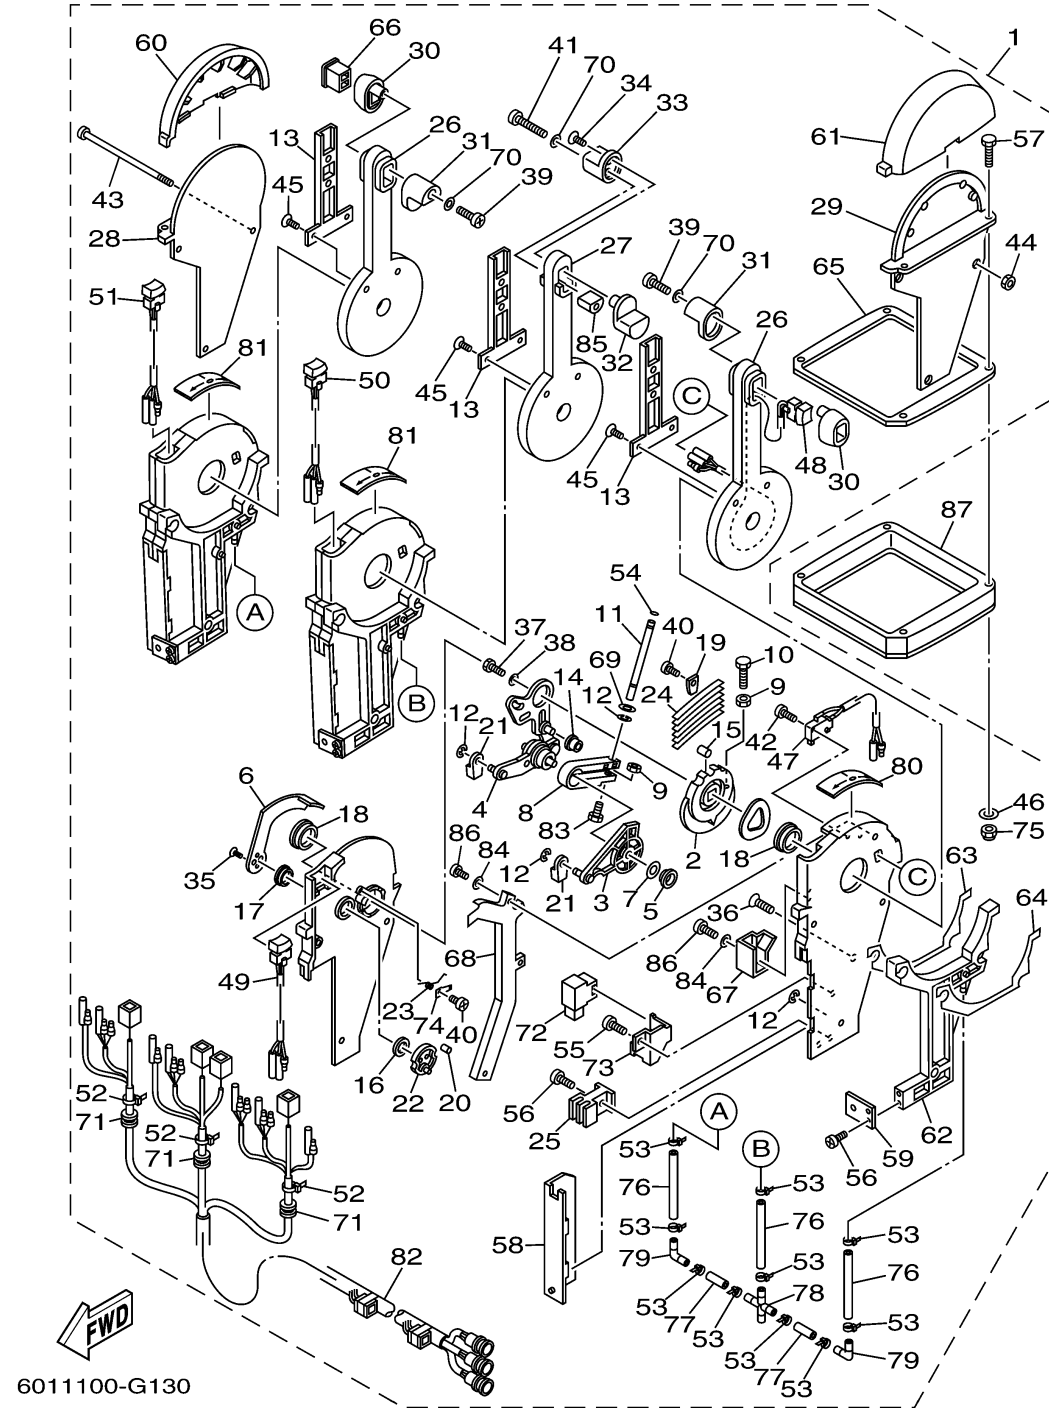

CONTINUED ON NEXT FRAME >

REMOTE CONTROL ASSY 9

6X5 REMOTE CONTROL (TRIPLE)

Ref No.	Part Number	Description	Qty	Remarks
21	703-48345-01-00	..CABLE END, REMOTE CONTROL 2	6	
22	703-48153-00-00	..SHAFT, FREE ACCEL.	3	
23	703-48244-00-00	..SPRING, FREE ACCEL.	3	
24	703-48238-00-00	..SPRING, DETENT	18	
25	6X5-48358-00-00	..ANCHOR, CABLE	3	
26	6X5-48221-00-00	..LEVER, CONTROL	2	
27	6X5-48221-10-00	..LEVER, CONTROL	1	
28	6X5-48144-10-00	..PLATE, STOPPER 2	1	
29	6X5-48144-00-00	..PLATE, STOPPER 2	1	
30	6X5-48229-01-00	..GRIP, CONTROL LEVER	2	
31	6X5-48222-01-00	..GRIP, CONTROL LEVER	2	
32	6X5-48229-11-00	..GRIP, CONTROL LEVER	1	
33	6X5-48222-11-00	..GRIP, CONTROL LEVER	1	
34	6X5-48127-00-00	..SCREW 1	1	
35	703-48128-00-00	..SCREW 2	6	
36	6X5-48129-00-00	..SCREW 3	9	
37	97380-08030-00	..BOLT	3	
38	92990-08200-00	..WASHER, PLAIN	3	
39	6X5-48127-10-00	..SCREW 1	2	
40	98580-04006-00	..SCREW, PAN HEAD	6	

CONTINUED ON NEXT FRAME >

REMOTE CONTROL ASSY 9

6X5 REMOTE CONTROL (TRIPLE)

6011100-G130

Ref No.	Part Number	Description	Qty	Remarks
41	6X5-48127-20-00	..SCREW 1	1	
42	703-48129-00-00	..SCREW 3	6	
43	6X5-48267-00-00	..BOLT SET	3	
44	6X0-48156-00-00	..NUT 1	3	
45	98780-04010-00	..SCREW, FLAT HEAD	6	
46	704-48287-00-00	..WASHER	4	
47	6X5-82540-00-00	..NEUTRAL SWITCH ASSY	3	
48	6X5-82563-02-00	..TRIM & TILT SWITCH ASSY	1	
49	6X5-82563-12-00	..TRIM & TILT SWITCH ASSY	1	
50	6X5-82563-22-00	..TRIM & TILT SWITCH ASSY	1	
51	6X5-82563-32-00	..TRIM & TILT SWITCH ASSY	1	
52	703-82591-00-00	..BAND	3	
53	6X4-42821-00-00	..BAND, CLAMP	14	
54	6X5-48351-00-00	..SEAL, RUBBER	3	
55	98580-05010-00	..SCREW, PAN HEAD	3	
56	98580-05012-00	..SCREW, PAN HEAD	12	
57	98580-05040-00	..SCREW, PAN HEAD	4	UR
57	97780-05130-00	..SCREW, TAPPING	4	UR
58	6X5-48213-00-00	..BACK PLATE 2	3	
59	6X5-48354-00-00	..SET-PLATE, CABLE	3	