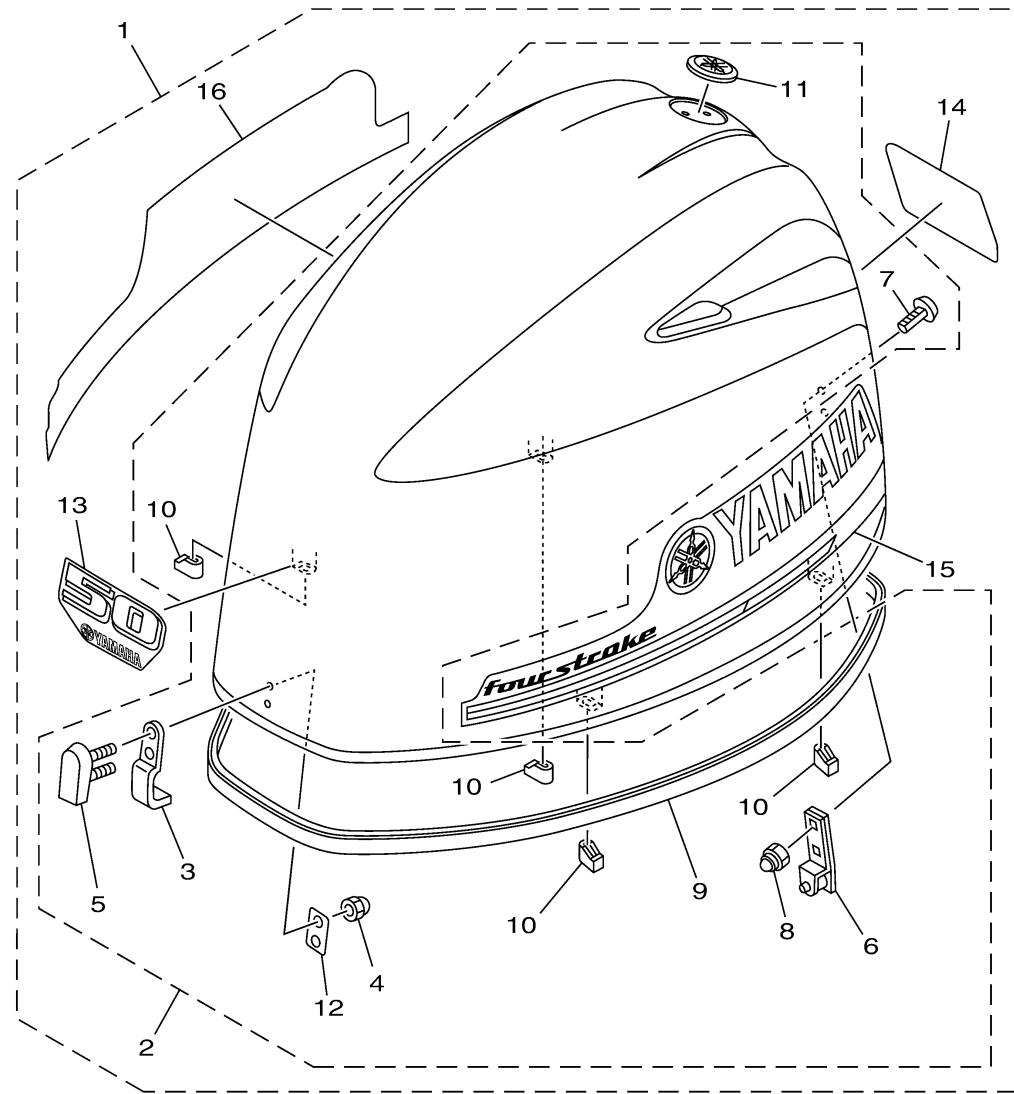

# TOP COWLING

Ref No.	Part Number	Description	Qty	Remarks
1	6C2-42610-31-00	TOP COWLING ASSY	1	
2	6CJ-4261A-01-00	..TOP COWLING W/O GRAPHICS	1	
3	6BG-42651-00-00	...HOOK	1	
4	95380-05800-00	...NUT	2	
5	6BG-42851-00-00	...COVER, CLAMP	1	
6	6BG-42652-00-00	...HOOK	1	
7	90109-06047-00	...BOLT	2	
8	90185-06M05-00	...NUT, SELF-LOCKING	2	
9	6CJ-42615-00-00	...SEAL	1	
10	6BG-42662-01-00	...DAMPER	4	
11	6AH-42697-10-00	...TUNING FORK MARK	1	
12	6BG-42649-00-00	...HOLDER, CLAMP BAND	1	
13	60A-42677-00-00	..GRAPHIC, FRONT	1	
14	61S-42678-10-00	..GRAPHIC, REAR	1	
15	6CJ-42675-00-00	..GRAPHIC, SIDE 1	1	
16	6CJ-42676-00-00	..GRAPHIC, SIDE 2	1	