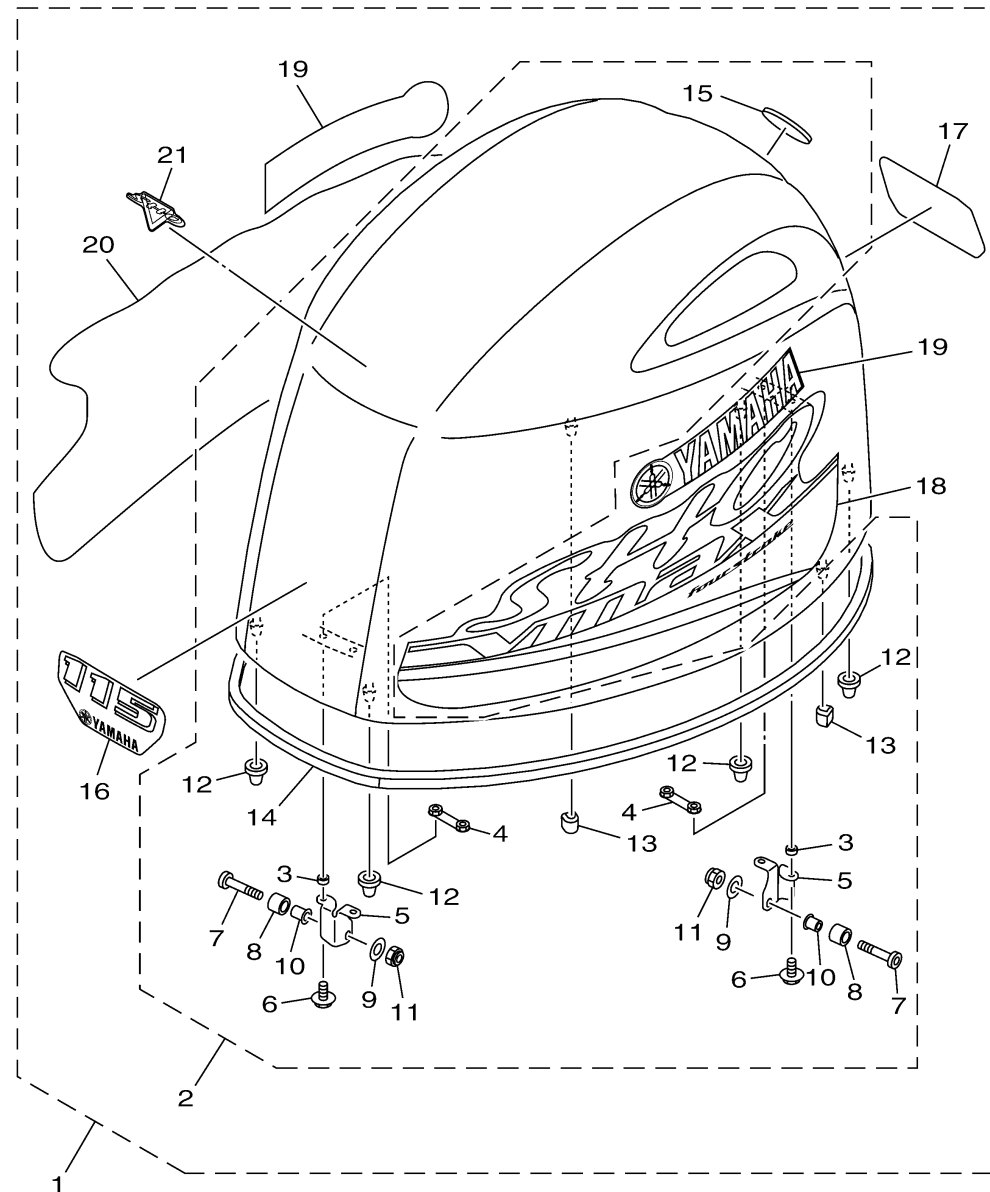

TOP COWLING

Ref No.	Part Number	Description	Qty	Remarks
1	6FN-42610-02-00	TOP COWLING ASSY	1	
2	6FN-4261A-02-00	..TOP COWLING W/O GRAPHICS	1	
3	90387-07046-00	...COLLAR	4	
4	6EK-42646-00-00	...PLATE, CLAMP	2	
5	6EK-42647-00-00	...HOLDER, CLAMP BAND	2	
6	90105-06039-00	...BOLT, FLANGE	4	
7	90111-08078-00	...BOLT, HEXAGON SOCKET BUTTON	2	
8	90387-10094-00	...COLLAR	2	
9	92990-08600-00	...WASHER, PLATE	2	
10	90387-08M45-00	...COLLAR	2	
11	95780-08300-00	...NUT, FLANGE	2	
12	68F-42663-01-00	...DAMPER 2	4	
13	6EK-42662-01-00	...DAMPER	2	
14	6EK-42615-01-00	...SEAL	1	
15	6DA-42697-00-00	.. TUNING FORK MARK	1	
16	68V-42677-30-00	..GRAPHIC, FRONT	1	
17	6FN-42678-00-00	..GRAPHIC, REAR	1	
18	6FN-42675-00-00	..GRAPHIC, SIDE 1	1	
19	6D6-42681-00-00	..MARK, COWLING	2	
20	6FN-42676-00-00	..GRAPHIC, SIDE 2	1	

CONTINUED ON NEXT FRAME >

6FN2100-Q020

TOP COWLING

Ref No.	Part Number	Description	Qty	Remarks
21	6EH-42682-00-00	. .MARK, COWLING	1	