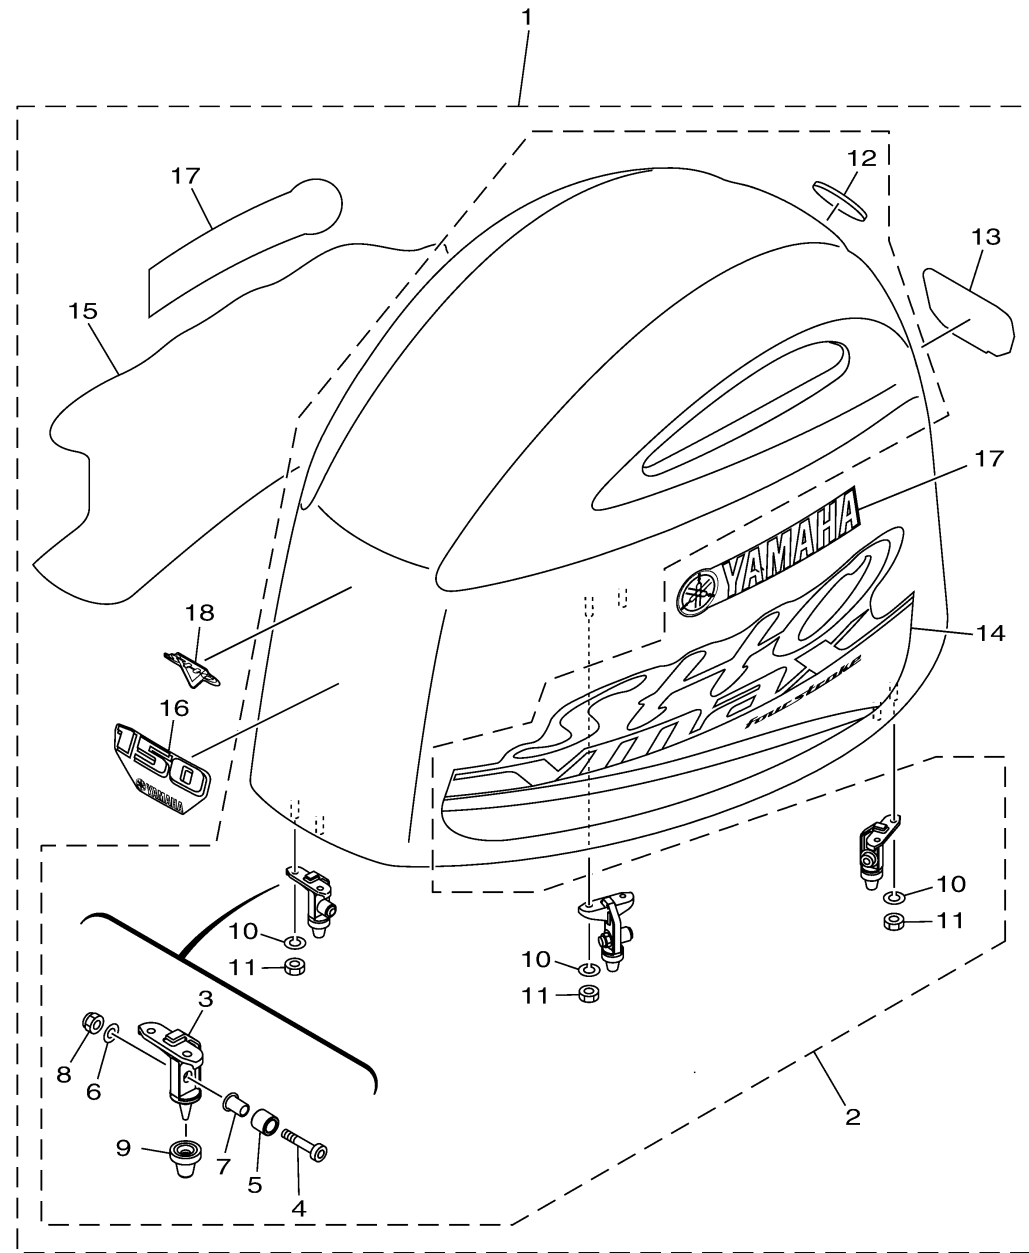

TOP COWLING

6EH5100-R020

Ref No.	Part Number	Description	Qty	Remarks
1	6EH-42610-04-00	TOP COWLING ASSY	1	
2	6EH-4261A-03-00	..TOP COWLING W/O GRAPHICS	1	
3	6CB-42647-A0-00	...HOLDER, CLAMP BAND	3	
4	90111-08078-00	...BOLT, HEXAGON SOCKET BUTTON	3	
5	90387-10094-00	...COLLAR	3	
6	92990-08600-00	...WASHER, PLATE	3	
7	90387-08M45-00	...COLLAR	3	
8	95780-08300-00	...NUT, FLANGE	3	
9	6AW-42663-01-00	...DAMPER 2	3	
10	92990-06100-00	...WASHER, SPRING	6	
11	95380-06600-00	.. NUT, HEXAGON	6	
12	6DA-42697-00-00	.. TUNING FORK MARK	1	
13	6EH-42678-00-00	..GRAPHIC, REAR	1	
14	6CB-42675-10-00	..GRAPHIC, SIDE 1	1	
15	6CB-42676-10-00	..GRAPHIC, SIDE 2	1	
16	63P-42677-40-00	..GRAPHIC, FRONT	1	
17	6D6-42681-00-00	..MARK, COWLING	2	
18	6EH-42682-00-00	..MARK, COWLING	1	