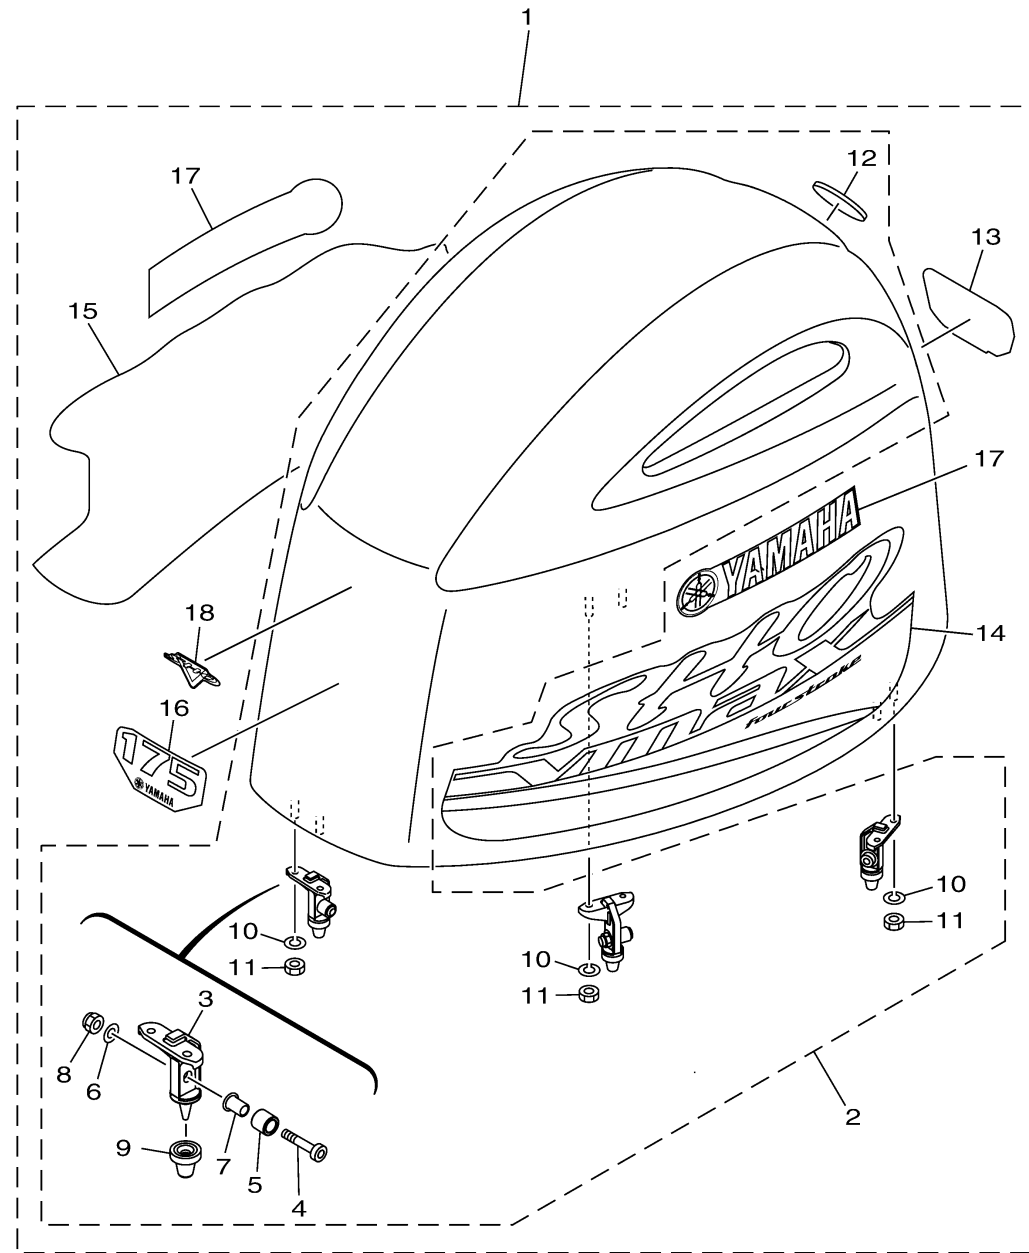

TOP COWLING

Ref No.	Part Number	Description	Qty	Remarks
1	6FH-42610-02-00	TOP COWLING ASSY	1	
2	6EH-4261A-03-00	..TOP COWLING W/O GRAPHICS	1	
3	6CB-42647-A0-00	...HOLDER, CLAMP BAND	3	
4	90111-08078-00	...BOLT, HEXAGON SOCKET BUTTON	3	
5	90387-10094-00	...COLLAR	3	
6	92990-08600-00	...WASHER, PLATE	3	
7	90387-08M45-00	...COLLAR	3	
8	95780-08300-00	...NUT, FLANGE	3	
9	6AW-42663-01-00	...DAMPER 2	3	
10	92990-06100-00	...WASHER, SPRING	6	
11	95380-06600-00	.. NUT, HEXAGON	6	
12	6DA-42697-00-00	.. TUNING FORK MARK	1	
13	6FH-42678-00-00	..GRAPHIC, REAR	1	
14	6CB-42675-10-00	..GRAPHIC, SIDE 1	1	
15	6CB-42676-10-00	..GRAPHIC, SIDE 2	1	
16	6FA-42677-00-00	..GRAPHIC, FRONT	1	
17	6D6-42681-00-00	..MARK, COWLING	2	
18	6EH-42682-00-00	..MARK, COWLING	1	