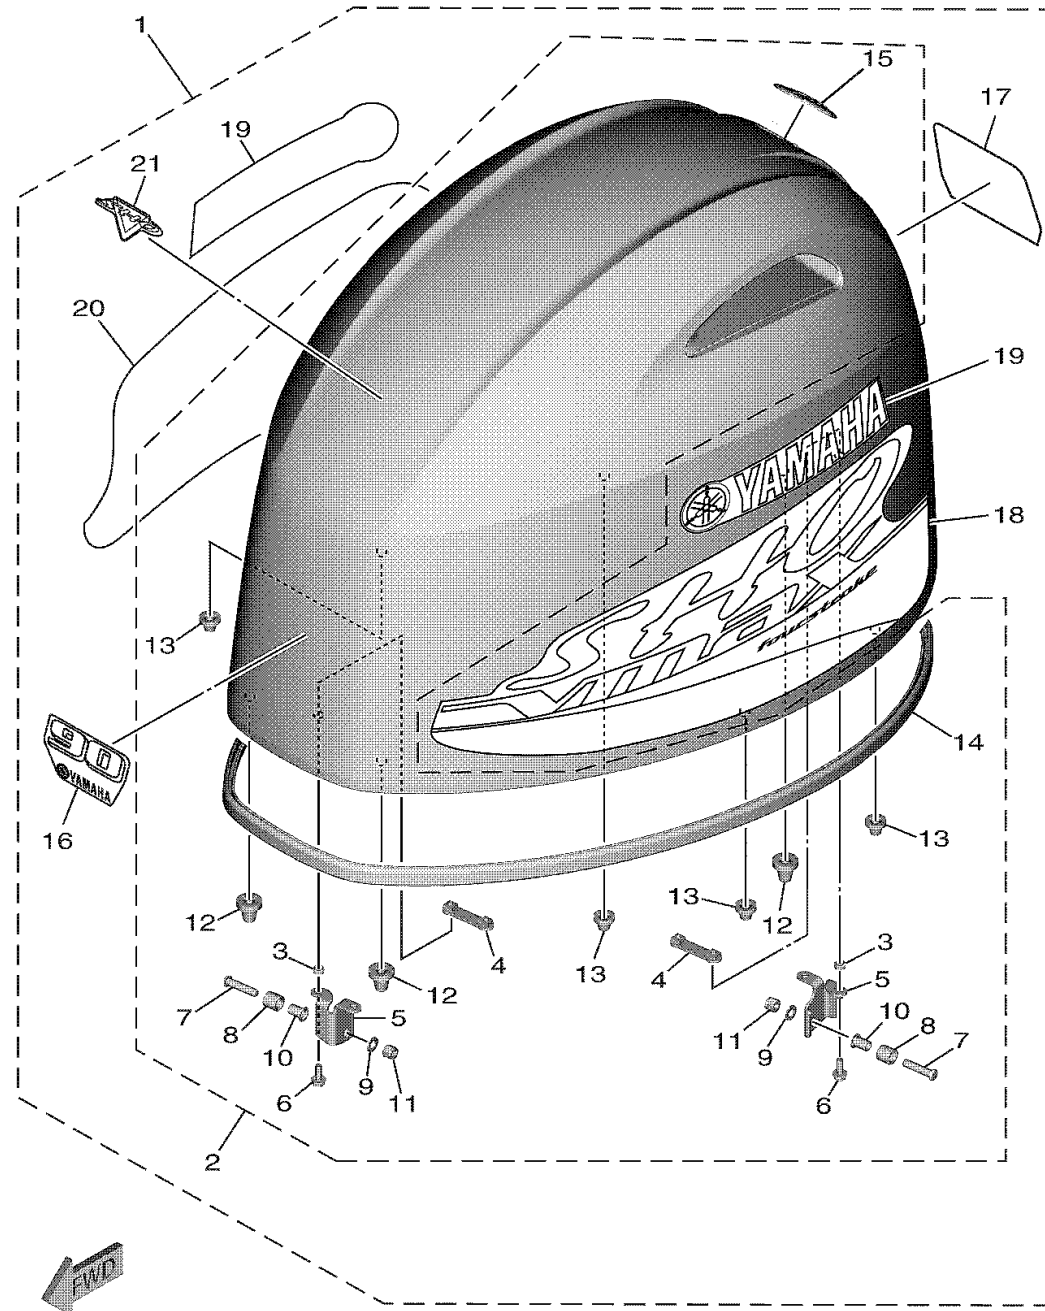

TOP COWLING

Ref No.	Part Number	Description	Qty	Remarks
21	6EH-42682-00-00	. .MARK, COWLING	1	

6HK1100DS020