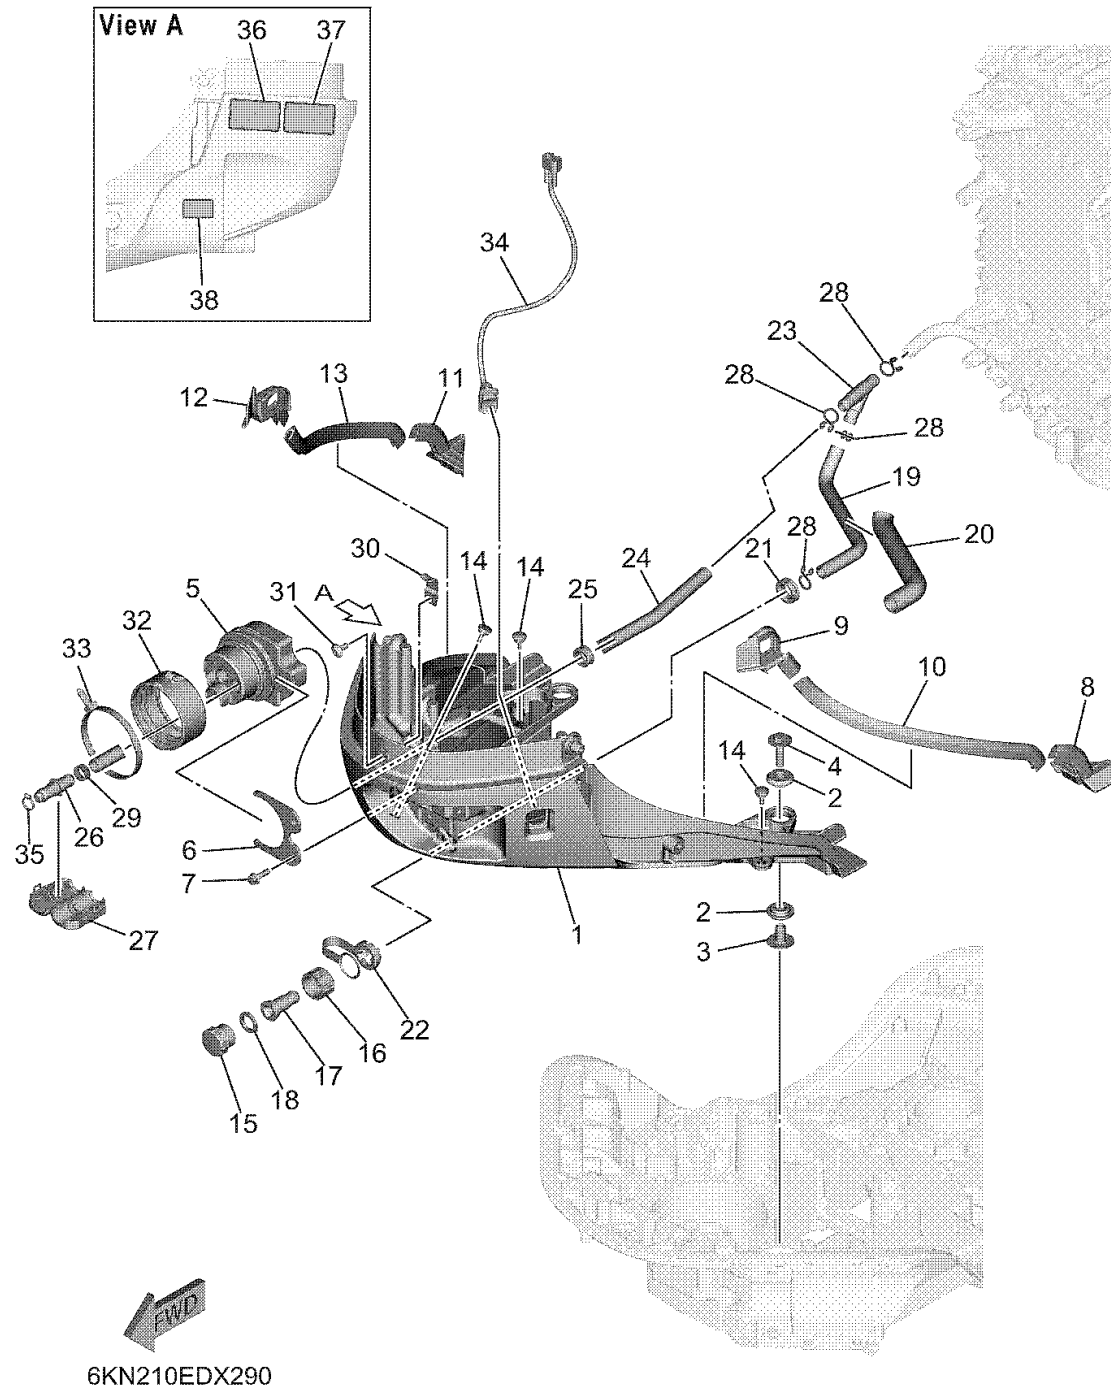

BOTTOM COWLING 1

Ref No.	Part Number	Description	Qty	Remarks
1	6KN-42711-00-CJ	COWLING, BOTTOM 1	1	
2	90480-22M81-00	GROMMET	4	
3	90387-08M37-00	COLLAR	2	
4	90119-08187-00	BOLT, WITH WASHER	2	
5	6GR-42725-02-00	GROMMET	1	
6	6GR-42761-00-00	STOPPER	1	
7	95D95-06020-00	BOLT, FLANGE DEEP RECESS	2	
8	6KN-42717-00-00	RUBBER, SEAL 2	1	
9	6KN-42726-00-00	GROMMET	1	
10	6KN-42617-00-00	DAMPER, FORM	1	
11	6KN-42718-00-00	RUBBER, SEAL 3	1	
12	6KN-42727-00-00	GROMMET	1	
13	6KN-42617-00-00	DAMPER, FORM	1	
14	6H4-42748-01-00	GROMMET	3	
15	6KN-11313-00-00	PLUG, BLIND	1	
16	6R3-12581-00-00	JOINT, HOSE 1	1	
17	6KN-12582-00-00	JOINT, HOSE 2	1	
18	6R3-12583-00-00	GASKET, HOSE JOINT	1	
19	6KN-12577-00-00	HOSE 2	1	
20	6KN-12578-00-00	HOSE 3	1	

CONTINUED ON NEXT FRAME >

BOTTOM COWLING 1

Ref No.	Part Number	Description	Qty	Remarks
21	6KN-82535-00-00	GROMMET	1	
22	6KN-26393-00-00	HOLDER	1	
23	6GR-24378-10-00	PIPE, JOINT 3	1	
24	90445-16025-00	HOSE (L290)	1	
25	90480-20M05-00	GROMMET	1	
26	6GR-83558-00-00	END, NIPPLE	1	
27	6GR-24452-00-00	COVER	1	
28	90467-160A7-00	CLIP	4	
29	90467-150A5-00	CLIP	1	
30	6GR-44554-00-00	PLATE	1	
31	90111-06144-00	BOLT, HEXAGON SOCKET BUTTON	1	
32	6GR-42753-00-00	FASTNER	1	AP
33	90464-99006-00	CLAMP	1	AP
34	6GR-82563-00-00	TRIM & TILT SWITCH ASSY	1	
35	90460-15227-00	CLAMP, HOSE	1	AP
36	6EE-42794-40-00	LABEL, WARNING (GENERAL)	1	
37	6EE-42794-50-00	LABEL, WARNING (GENERAL)	1	
38	6AH-81996-00-00	MARK	1	