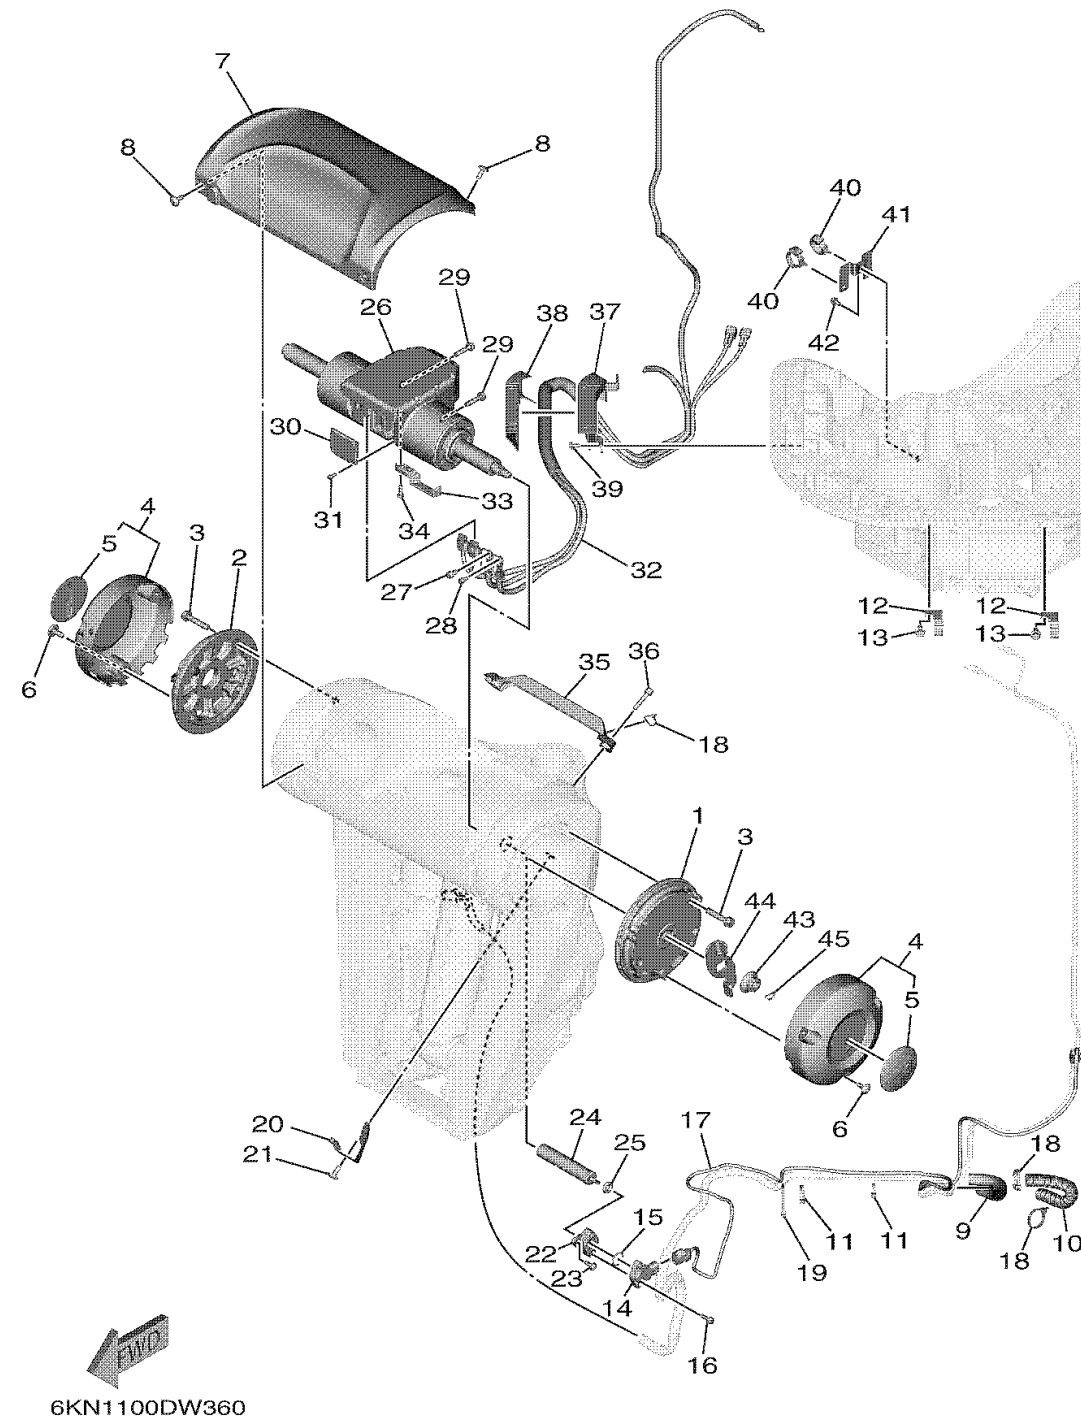

## BRACKET 2

Ref No.	Part Number	Description	Qty	Remarks
1	6GR-43341-00-00	COVER, SWIVEL SODE 1	1	
2	6GR-43342-00-00	COVER, SWIVEL SODE 2	1	
3	90119-08176-00	BOLT, WITH WASHER	8	
4	6GR-W436G-00-CJ	SBW SIDE COVER ASSY	2	
5	6DA-42697-00-00	. . TUNING FORK MARK	1	
6	90111-06144-00	BOLT, HEXAGON SOCKET BUTTON	6	
7	6GR-43318-00-CJ	COVER	1	
8	90111-06144-00	BOLT, HEXAGON SOCKET BUTTON	4	
9	6GR-24864-00-00	TUBE	1	
10	6KN-24864-00-00	TUBE	1	
11	90465-11M10-00	CLAMP	2	
12	90462-10033-00	CLAMP	2	
13	95D95-06012-00	BOLT, FLANGE DEEP RECESS	2	
14	6GR-85887-00-00	SENSOR ANGLE	1	
15	93210-17MF9-00	O-RING	1	
16	97595-05516-00	BOLT, WITH WASHER	2	
17	6GR-82553-00-00	EXTENSION, WIRE LEAD	1	
18	90464-36005-00	CLAMP	3	
19	90464-55002-00	CLAMP	1	
20	6GR-4381J-00-00	PLATE	1	

## BRACKET 2

Ref No.	Part Number	Description	Qty	Remarks
21	90111-06144-00	BOLT, HEXAGON SOCKET BUTTON	1	
22	6GR-4382A-00-00	ADAPTOR 1	1	
23	90149-05044-00	SCREW	2	
24	6GR-43126-00-00	PIN, UPPER SHOCK MOUNT	1	
25	93210-06ME6-00	O-RING	1	
26	6GR-42401-23-00	POWER STEERING CYLINDER ASSY	1	
27	6GR-44331-00-00	BOLT, 1	1	
28	6GR-44332-00-00	BOLT, 2	1	
29	97580-08535-00	BOLT, WITH WASHER	4	
30	6GR-42134-00-00	COVER	1	
31	91380-04010-00	BOLT	4	
32	6GR-438A0-02-00	STEERING, WIRE HARNESS ASSY	1	
33	6GR-48538-00-00	CLAMP, CABLE 1	1	
34	97D95-06018-00	BOLT, HEXAGON DEEP RECESS	2	
35	6GR-47716-00-00	COVER	1	
36	90110-06191-00	BOLT, HEXAGON SOCKET HEAD	2	
37	6GR-43121-00-00	PROTECTOR	1	
38	6GR-47445-00-00	PROTECTOR	1	
39	95D95-06012-00	BOLT, FLANGE DEEP RECESS	2	
40	90464-12183-00	CLAMP	2	

## BRACKET 2

Ref No.	Part Number	Description	Qty	Remarks
41	6GR-48539-00-00	CLAMP, CABLE 2	1	
42	95D95-06012-00	BOLT, FLANGE DEEP RECESS	1	
43	90179-14009-00	NUT	1	
44	6GR-43378-10-00	WASHER	1	
45	91490-20025-00	PIN. COTTER	1	