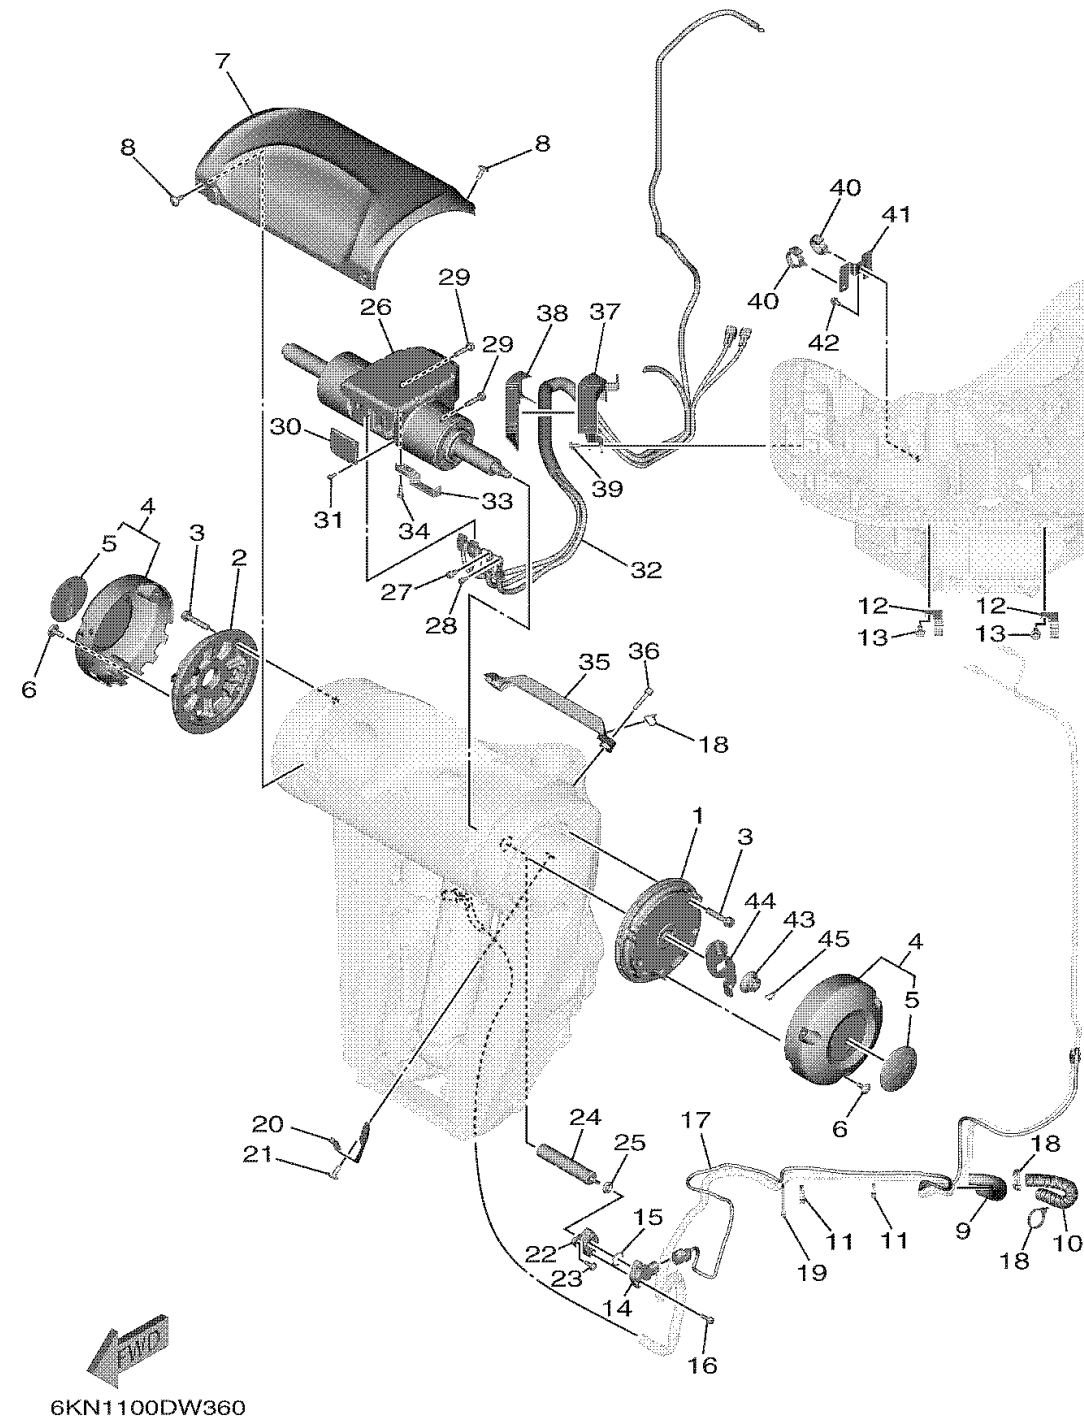

## BRACKET 2

Ref No.	Part Number	Description	Qty	Remarks
1	6GR-43341-00-00	COVER, SWIVEL SODE 1	1	
2	6GR-43342-00-00	COVER, SWIVEL SODE 2	1	
3	90119-08176-00	BOLT, WITH WASHER	8	
4	6GR-W436G-00-CJ	SBW SIDE COVER ASSY	2	
5	6DA-42697-00-00	. . TUNING FORK MARK	1	
6	90111-06144-00	BOLT, HEXAGON SOCKET BUTTON	6	
7	6GR-43318-00-CJ	COVER	1	
8	90111-06144-00	BOLT, HEXAGON SOCKET BUTTON	4	
9	6GR-24864-00-00	TUBE	1	
10	6KN-24864-00-00	TUBE	1	
11	90465-11M10-00	CLAMP	2	
12	90462-10033-00	CLAMP	2	
13	95D95-06012-00	BOLT, FLANGE DEEP RECESS	2	
14	6GR-85887-00-00	SENSOR ANGLE	1	
15	93210-17MF9-00	O-RING	1	
16	97595-05516-00	BOLT, WITH WASHER	2	
17	6GR-82553-00-00	EXTENSION, WIRE LEAD	1	
18	90464-36005-00	CLAMP	3	
19	90464-55002-00	CLAMP	1	
20	6GR-4381J-00-00	PLATE	1	

## BRACKET 2

Ref No.	Part Number	Description	Qty	Remarks
21	90111-06144-00	BOLT, HEXAGON SOCKET BUTTON	1	
22	6GR-4382A-00-00	ADAPTOR 1	1	
23	90149-05044-00	SCREW	2	
24	6GR-43126-00-00	PIN, UPPER SHOCK MOUNT	1	
25	93210-06ME6-00	O-RING	1	
26	6GR-42401-23-00	POWER STEERING CYLINDER ASSY	1	
27	6GR-44331-00-00	BOLT, 1	1	
28	6GR-44332-00-00	BOLT, 2	1	
29	97580-08535-00	BOLT, WITH WASHER	4	
30	6GR-42134-00-00	COVER	1	
31	91380-04010-00	BOLT	4	
32	6GR-438A0-02-00	STEERING, WIRE HARNESS ASSY	1	
33	6GR-48538-00-00	CLAMP, CABLE 1	1	
34	97D95-06018-00	BOLT, HEXAGON DEEP RECESS	2	
35	6GR-47716-00-00	COVER	1	
36	90110-06191-00	BOLT, HEXAGON SOCKET HEAD	2	
37	6GR-43121-00-00	PROTECTOR	1	
38	6GR-47445-00-00	PROTECTOR	1	
39	95D95-06012-00	BOLT, FLANGE DEEP RECESS	2	
40	90464-12183-00	CLAMP	2	

## BRACKET 2

Ref No.	Part Number	Description	Qty	Remarks
41	6GR-48539-00-00	CLAMP, CABLE 2	1	
42	95D95-06012-00	BOLT, FLANGE DEEP RECESS	1	
43	90179-14009-00	NUT	1	
44	6GR-43378-10-00	WASHER	1	
45	91490-20025-00	PIN. COTTER	1	