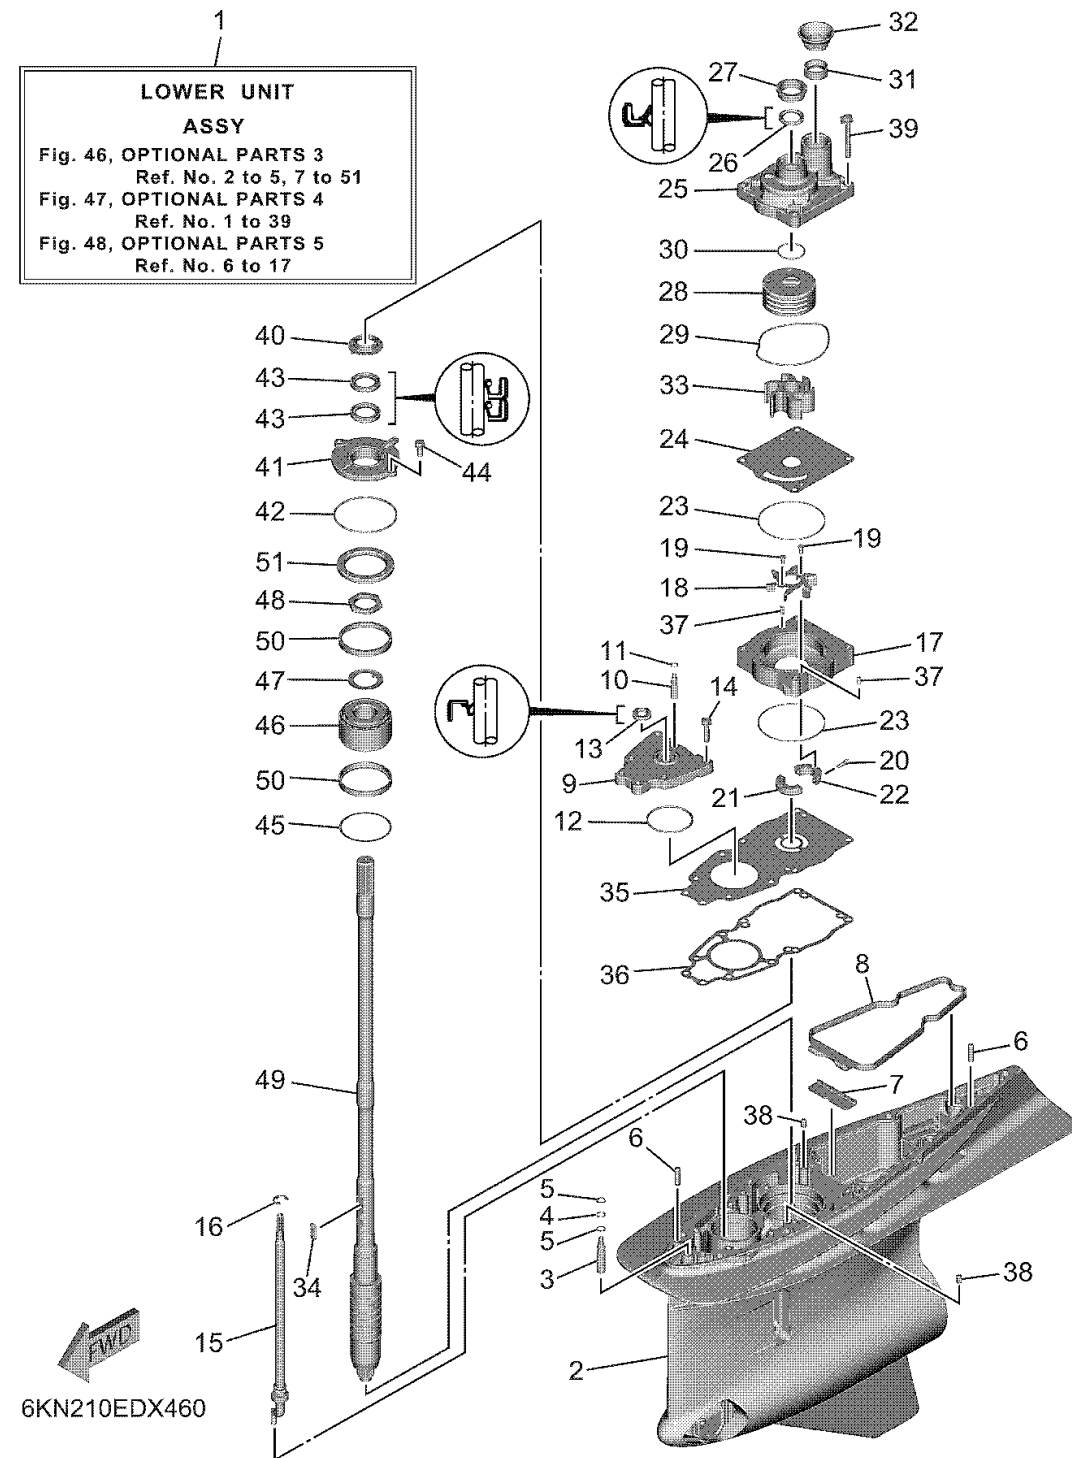

CONTINUED ON NEXT FRAME >

REGULAR ROTATION

OPTIONAL PARTS 3

Ref No.	Part Number	Description	Qty	Remarks
17	6GR-44341-00-00	HOUSING, WATER PUMP	1	
18	6GR-12451-00-00	IMPELLER, WATER PUMP	1	
19	97095-05010-00	BOLT	2	
20	91380-05016-00	BOLT	2	
21	6GR-44381-00-00	SPACER 1	1	
22	6GR-44382-00-00	SPACER 2	1	
23	93210-97690-00	.O-RING	2	
24	6GR-44323-00-00	.OUTER PLATE, CARTRIDGE	1	
25	6GR-44311-00-00	HOUSING, WATER PUMP	1	
26	93109-26001-00	.OIL SEAL	1	
27	6GR-44312-00-00	COVER, WATER PUMP HOUSING	1	
28	6GR-44322-00-00	.INSERT, CARTRIDGE	1	
29	93211-08001-00	.O-RING	1	
30	93210-37160-00	.O-RING	1	
31	6GR-44365-01-00	.DAMPER, WATER SEAL 1	1	
32	6GR-44379-00-00	GUIDE, WATER TUBE	1	
33	6GR-44352-00-00	.IMPELLER	1	
34	6AW-44336-00-00	.KEY	1	
35	6GR-44328-00-00	PLATE	1	
36	6GR-44315-00-00	.GASKET, WATER PUMP	1	

CONTINUED ON NEXT FRAME >

REGULAR ROTATION

OPTIONAL PARTS 3

Ref No.	Part Number	Description	Qty	Remarks
37	93606-12019-00	.PIN, DOWEL	2	
38	93608-12M05-00	PIN, DOWEL	2	
39	90119-08196-00	.BOLT, WITH WASHER	4	
40	6GR-45344-00-00	COVER, OIL SEAL	1	
41	6GR-45335-00-00	HOUSING, OIL SEAL	1	
42	93210-89535-00	.O-RING	1	
43	93101-30037-00	.OIL SEAL	2	
44	97E95-08520-00	BOLT, HEXAGON W/W DEEP RECESS	2	
45	688-45567-01-00	SHIM (T:0.10MM)	1	UR
45	688-45567-10-00	SHIM (T:0.12MM)	1	UR
45	688-45567-20-00	SHIM (T:0.15MM)	1	UR
45	688-45567-30-00	SHIM (T:0.18MM)	1	UR
45	688-45567-40-00	SHIM (T:0.30MM)	1	UR
45	688-45567-50-00	SHIM (T:0.40MM)	1	UR
45	688-45567-60-00	SHIM (T:0.50MM)	1	UR
46	93399-99967-00	BEARING	1	
47	90214-35M07-00	WASHER, CLAW	1	
48	90170-35M34-00	NUT	1	
49	6GR-45501-00-00	DRIVE SHAFT COMP.	1	UR X(25.2")
49	6GR-45501-10-00	DRIVE SHAFT COMP.	1	UR U(30.2")

CONTINUED ON NEXT FRAME >

REGULAR ROTATION

OPTIONAL PARTS 3

Ref No.	Part Number	Description	Qty	Remarks
49	6GR-45501-20-00	DRIVE SHAFT COMP.	1	UR E(35.2")
50	6GR-45539-00-00	SPACER 2	2	
51	6GR-45244-00-00	NUT	1	