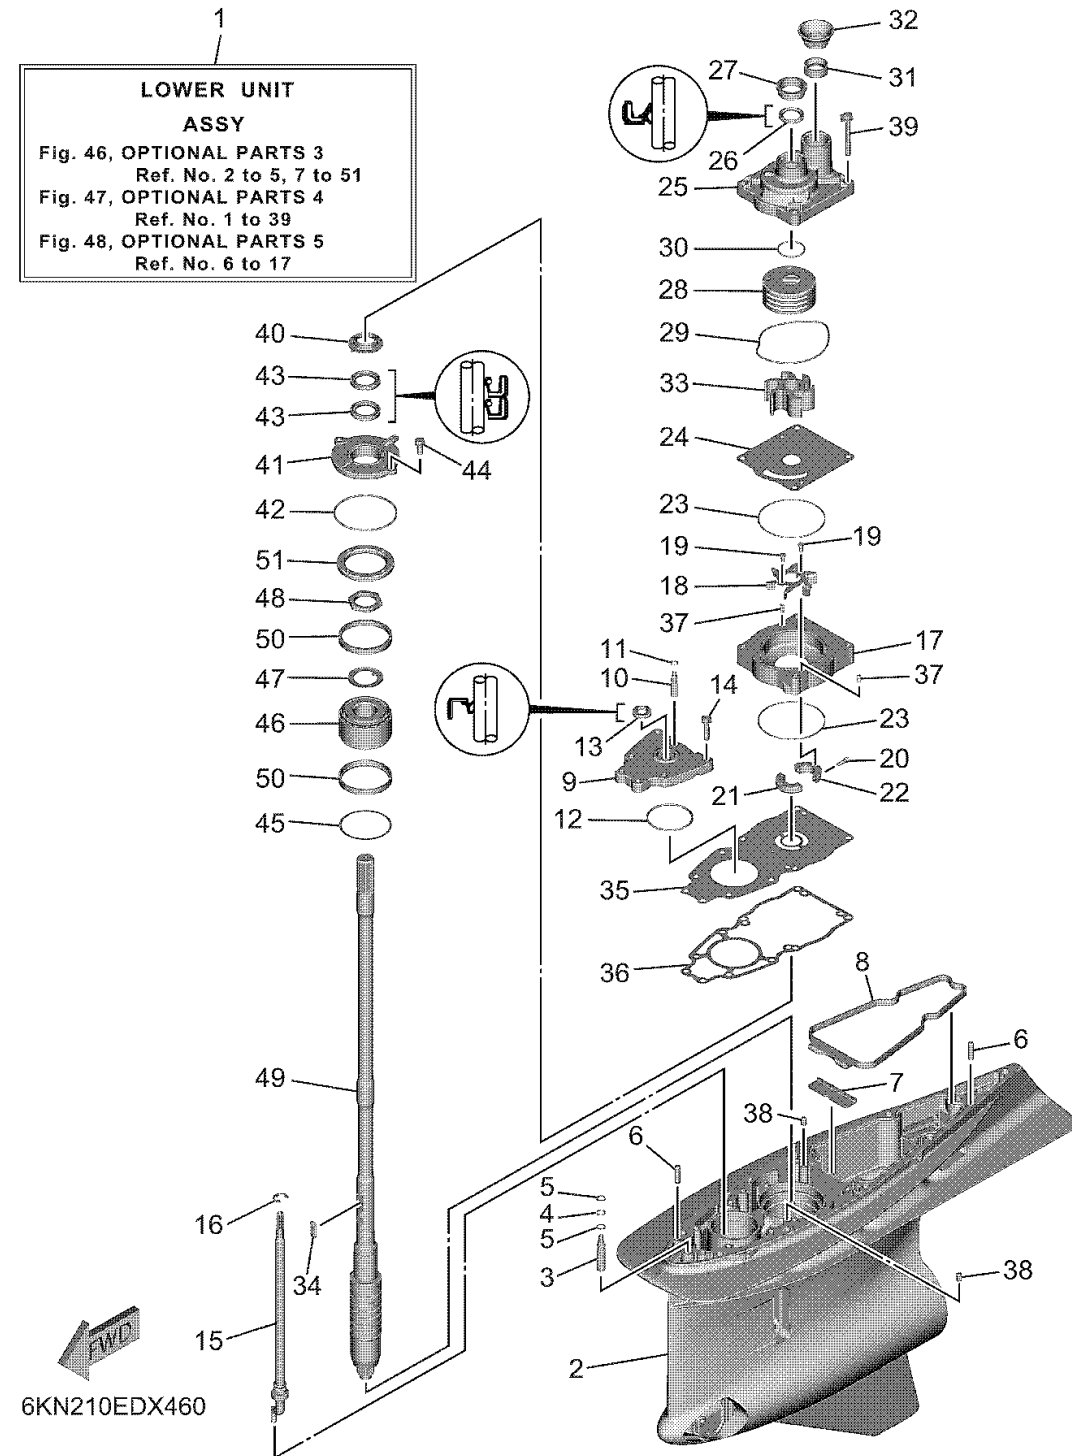

REGULAR ROTATION

OPTIONAL PARTS 3

Ref No.	Part Number	Description	Qty	Remarks
1	6GR-45300-06-CJ	LOWER UNIT ASSY	1	UR X(25.2")
1	6GR-45300-16-CJ	LOWER UNIT ASSY	1	UR U(30.2")
1	6GR-45300-26-CJ	LOWER UNIT ASSY	1	UR E(35.2")
2	6GR-45311-02-CJ	CASING, LOWER	1	
3	6GR-45308-00-00	VALVE ASSY 1	1	
4	93210-10010-00	.O-RING	1	
5	6GR-43873-00-00	RING, BACK UP	2	
6	99480-08030-00	PIN	2	
7	6GR-45376-00-00	GUIDE, SEAL DAMPER	1	
8	6GR-45375-01-00	DAMPER, SEAL	1	
9	6GR-45321-00-00	PLATE	1	
10	6GR-45309-00-00	VALVE ASSY 2	1	
11	93210-07100-00	.O-RING	1	
12	93210-64488-00	.O-RING	1	
13	93106-14001-00	.OIL SEAL	1	
14	97E95-08535-00	BOLT, HEXAGON W/W DEEP RECESS	6	
15	6GR-44150-01-00	SHIFT CAM ASSY	1	UR X(25.2")
15	6GR-44150-11-00	SHIFT CAM ASSY	1	UR U(30.2")
15	6GR-44150-21-00	SHIFT CAM ASSY	1	UR E(35.2")
16	99002-12600-00	CIRCLIP	1	

CONTINUED ON NEXT FRAME >

REGULAR ROTATION

OPTIONAL PARTS 3

Ref No.	Part Number	Description	Qty	Remarks
37	93606-12019-00	.PIN, DOWEL	2	
38	93608-12M05-00	PIN, DOWEL	2	
39	90119-08196-00	.BOLT, WITH WASHER	4	
40	6GR-45344-00-00	COVER, OIL SEAL	1	
41	6GR-45335-00-00	HOUSING, OIL SEAL	1	
42	93210-89535-00	.O-RING	1	
43	93101-30037-00	.OIL SEAL	2	
44	97E95-08520-00	BOLT, HEXAGON W/W DEEP RECESS	2	
45	688-45567-01-00	SHIM (T:0.10MM)	1	UR
45	688-45567-10-00	SHIM (T:0.12MM)	1	UR
45	688-45567-20-00	SHIM (T:0.15MM)	1	UR
45	688-45567-30-00	SHIM (T:0.18MM)	1	UR
45	688-45567-40-00	SHIM (T:0.30MM)	1	UR
45	688-45567-50-00	SHIM (T:0.40MM)	1	UR
45	688-45567-60-00	SHIM (T:0.50MM)	1	UR
46	93399-99967-00	BEARING	1	
47	90214-35M07-00	WASHER, CLAW	1	
48	90170-35M34-00	NUT	1	
49	6GR-45501-00-00	DRIVE SHAFT COMP.	1	UR X(25.2")
49	6GR-45501-10-00	DRIVE SHAFT COMP.	1	UR U(30.2")