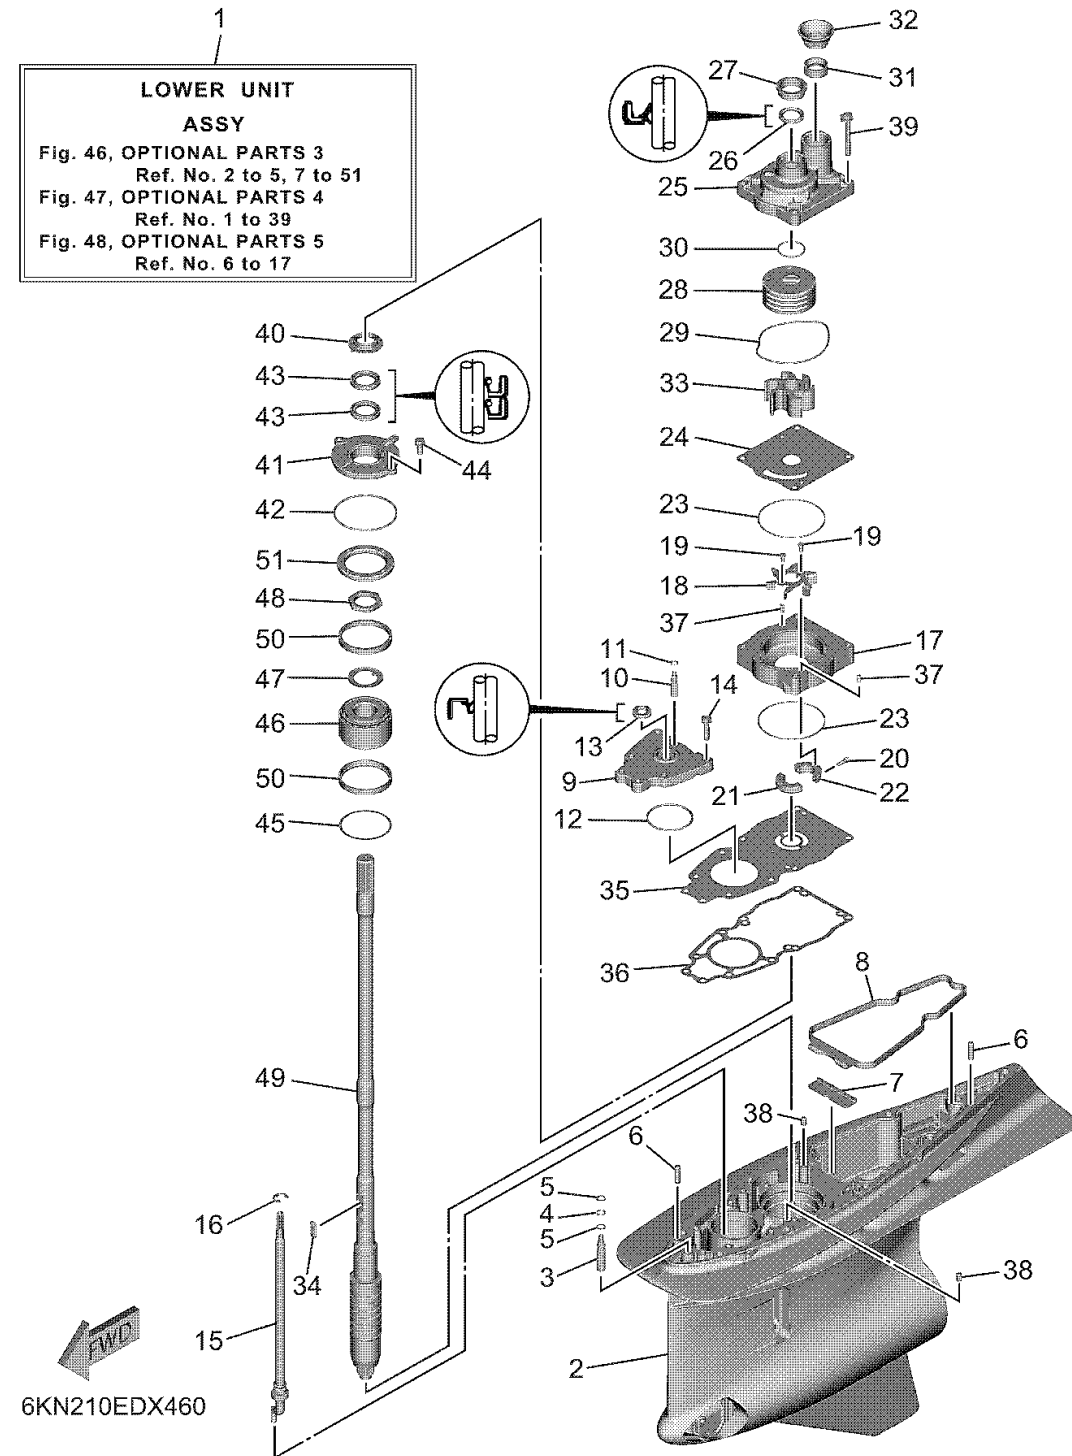

CONTINUED ON NEXT FRAME >

REGULAR ROTATION

OPTIONAL PARTS 3

Ref No.	Part Number	Description	Qty	Remarks
17	6GR-44341-00-00	HOUSING, WATER PUMP	1	
18	6GR-12451-00-00	IMPELLER, WATER PUMP	1	
19	97095-05010-00	BOLT	2	
20	91380-05016-00	BOLT	2	
21	6GR-44381-00-00	SPACER 1	1	
22	6GR-44382-00-00	SPACER 2	1	
23	93210-97690-00	.O-RING	2	
24	6GR-44323-00-00	.OUTER PLATE, CARTRIDGE	1	
25	6GR-44311-00-00	HOUSING, WATER PUMP	1	
26	93109-26001-00	.OIL SEAL	1	
27	6GR-44312-00-00	COVER, WATER PUMP HOUSING	1	
28	6GR-44322-00-00	.INSERT, CARTRIDGE	1	
29	93211-08001-00	.O-RING	1	
30	93210-37160-00	.O-RING	1	
31	6GR-44365-01-00	.DAMPER, WATER SEAL 1	1	
32	6GR-44379-00-00	GUIDE, WATER TUBE	1	
33	6GR-44352-00-00	.IMPELLER	1	
34	6AW-44336-00-00	.KEY	1	
35	6GR-44328-00-00	PLATE	1	
36	6GR-44315-00-00	.GASKET, WATER PUMP	1	

CONTINUED ON NEXT FRAME >

REGULAR ROTATION

OPTIONAL PARTS 3

Ref No.	Part Number	Description	Qty	Remarks
37	93606-12019-00	.PIN, DOWEL	2	
38	93608-12M05-00	PIN, DOWEL	2	
39	90119-08196-00	.BOLT, WITH WASHER	4	
40	6GR-45344-00-00	COVER, OIL SEAL	1	
41	6GR-45335-00-00	HOUSING, OIL SEAL	1	
42	93210-89535-00	.O-RING	1	
43	93101-30037-00	.OIL SEAL	2	
44	97E95-08520-00	BOLT, HEXAGON W/W DEEP RECESS	2	
45	688-45567-01-00	SHIM (T:0.10MM)	1	UR
45	688-45567-10-00	SHIM (T:0.12MM)	1	UR
45	688-45567-20-00	SHIM (T:0.15MM)	1	UR
45	688-45567-30-00	SHIM (T:0.18MM)	1	UR
45	688-45567-40-00	SHIM (T:0.30MM)	1	UR
45	688-45567-50-00	SHIM (T:0.40MM)	1	UR
45	688-45567-60-00	SHIM (T:0.50MM)	1	UR
46	93399-99967-00	BEARING	1	
47	90214-35M07-00	WASHER, CLAW	1	
48	90170-35M34-00	NUT	1	
49	6GR-45501-00-00	DRIVE SHAFT COMP.	1	UR X(25.2")
49	6GR-45501-10-00	DRIVE SHAFT COMP.	1	UR U(30.2")