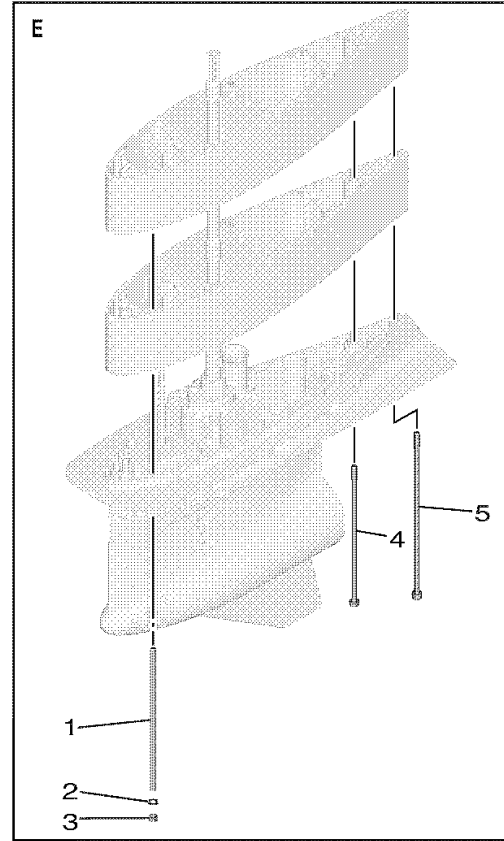

REGULAR ROTATION

OPTIONAL PARTS 5

Ref No.	Part Number	Description	Qty	Remarks
26	6GR-45934-10-00	PROPELLER (3X16-1/8"X22"-Y)	1	UR 3 BLADE
26	6GR-45D74-20-00	PROPELLER (3X16"X27"-Y2)	1	UR 3 BLADE
26	6KN-45970-00-00	PROPELLER (3X16-7/8"X17"-Y)	1	UR 3 BLADE
26	6KN-45972-00-00	PROPELLER (3X16-1/8"X24"-Y)	1	UR 3 BLADE
26	6KN-45974-00-00	PROPELLER (3X16-1/8"X25"-Y)	1	UR 3 BLADE
26	6KN-45976-00-00	PROPELLER (3X16-5/8"X20"-Y)	1	UR 3 BLADE
26	6KN-45978-00-00	PROPELLER (3X16-3/8"X21"-Y)	1	UR 3 BLADE
26	6KN-45934-00-00	PROPELLER (3X16-3/8"X22"-Y)	1	UR 3 BLADE
26	6KN-45930-00-00	PROPELLER (3X16-1/8"X26"-Y)	1	UR 3 BLADE
26	6KN-45938-00-00	PROPELLER (3X16-7/8"X16"-Y)	1	UR 3 BLADE
26	6KN-45932-00-00	PROPELLER (3X16-1/8"X23"-Y)	1	UR 3 BLADE
26	6GR-45932-10-00	PROPELLER (3X16"X24"-Y)	1	UR 3 BLADE
27	6GR-45C81-10-00	. .DAMPER RUBBER, PROPELLER 1	1