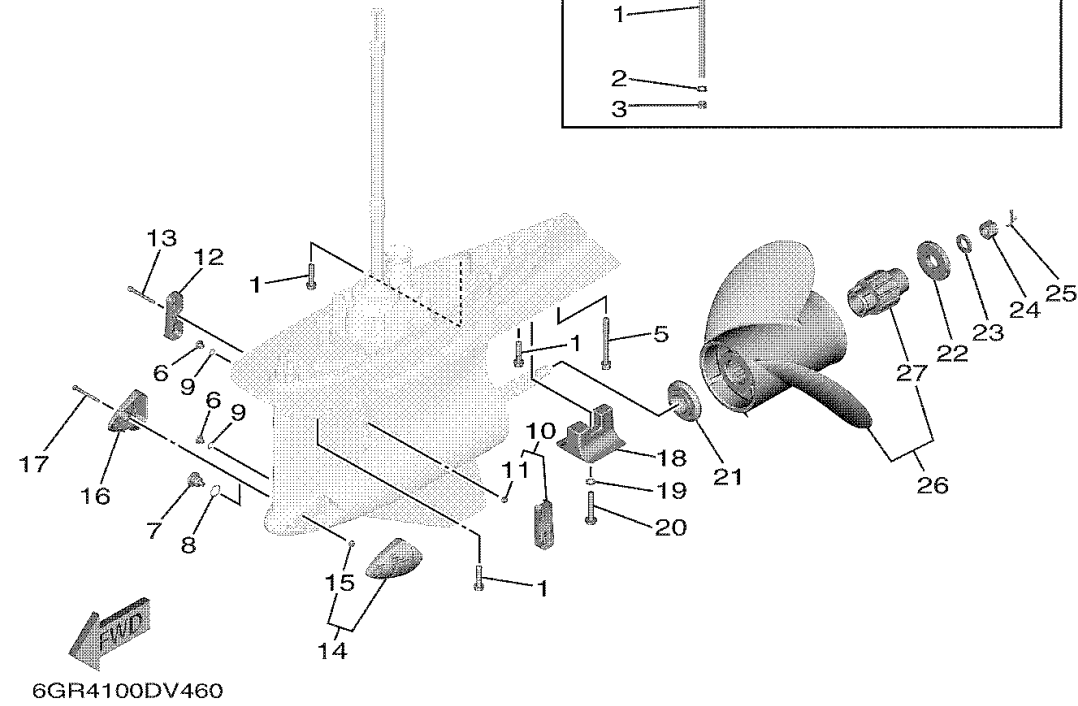

REGULAR ROTATION

OPTIONAL PARTS 5

Ref No.	Part Number	Description	Qty	Remarks
26	6GR-45934-10-00	PROPELLER (3X16-1/8"X22"-Y)	1	UR 3 BLADE
26	6GR-45D74-20-00	PROPELLER (3X16"X27"-Y2)	1	UR 3 BLADE
26	6KN-45970-00-00	PROPELLER (3X16-7/8"X17"-Y)	1	UR 3 BLADE
26	6KN-45972-00-00	PROPELLER (3X16-1/8"X24"-Y)	1	UR 3 BLADE
26	6KN-45974-00-00	PROPELLER (3X16-1/8"X25"-Y)	1	UR 3 BLADE
26	6KN-45976-00-00	PROPELLER (3X16-5/8"X20"-Y)	1	UR 3 BLADE
26	6KN-45978-00-00	PROPELLER (3X16-3/8"X21"-Y)	1	UR 3 BLADE
26	6KN-45934-00-00	PROPELLER (3X16-3/8"X22"-Y)	1	UR 3 BLADE
26	6KN-45930-00-00	PROPELLER (3X16-1/8"X26"-Y)	1	UR 3 BLADE
26	6KN-45938-00-00	PROPELLER (3X16-7/8"X16"-Y)	1	UR 3 BLADE
26	6KN-45932-00-00	PROPELLER (3X16-1/8"X23"-Y)	1	UR 3 BLADE
26	6GR-45932-10-00	PROPELLER (3X16"X24"-Y)	1	UR 3 BLADE
27	6GR-45C81-10-00	. .DAMPER RUBBER, PROPELLER 1	1