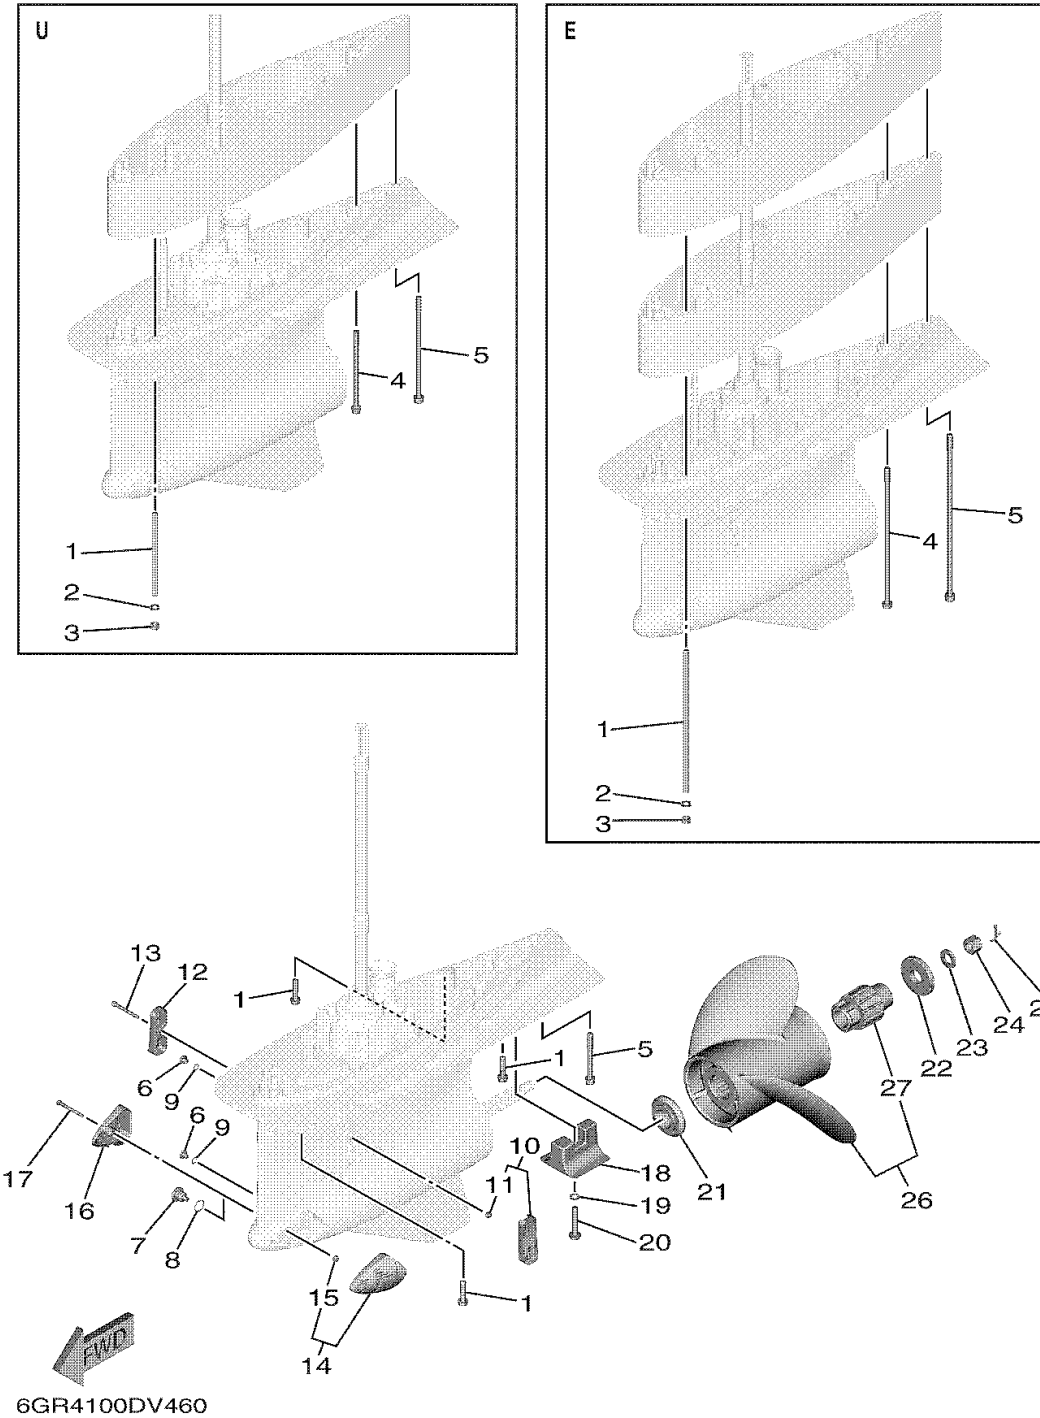

REGULAR ROTATION

OPTIONAL PARTS 5

Ref No.	Part Number	Description	Qty	Remarks
1	90116-10067-00	BOLT, STUD	8	UR U(30.2")
1	90116-10066-00	BOLT, STUD	8	UR E(35.2")
1	90119-10024-00	BOLT, WITH WASHER	9	UR X(25.2")
2	92995-10600-00	WASHER	8	U(30.2"), E(35.2")
3	95380-10600-00	NUT	8	U(30.2"), E(35.2")
4	90119-10060-00	BOLT, WITH WASHER	1	UR E(35.2")
4	90119-10009-00	BOLT, WITH WASHER	1	UR U(30.2")
5	90110-10053-00	BOLT, HEXAGON SOCKET HEAD	1	UR X(25.2")
5	90110-10054-00	BOLT, HEXAGON SOCKET HEAD	1	UR U(30.2")
5	90110-10055-00	BOLT, HEXAGON SOCKET HEAD	1	UR E(35.2")
6	90340-08003-00	PLUG, STRAIGHT SCREW	2	
7	6GR-45341-00-00	PLUG, DRAIN	1	
8	93210-19123-00	O-RING	1	
9	93210-09165-00	.O-RING	2	
10	6GR-45214-01-00	COVER, WATER INLET 1	1	
11	90185-06M07-00	..NUT, SELF-LOCKING	1	
12	6GR-45215-01-00	COVER, WATER INLET 2	1	
13	90110-06425-00	BOLT, HEXAGON SOCKET HEAD	1	
14	6KN-45224-00-00	COVER, WATER INLET 3	1	
15	90185-06M07-00	..NUT, SELF-LOCKING	1	

CONTINUED ON NEXT FRAME >

OPTIONAL PARTS 5

REGULAR ROTATION

Ref No.	Part Number	Description	Qty	Remarks
16	6KN-45225-00-00	COVER, WATER INLET 4	1	
17	90110-06425-00	BOLT, HEXAGON SOCKET HEAD	1	
18	6AW-45373-00-00	ANODE	1	
19	92990-10300-00	WASHER	1	
20	90105-10257-00	BOLT, FLANGE	1	
21	6GR-45987-00-00	SPACER 1	1	
22	6GR-45997-00-00	SPACER 2	1	
23	90201-19M01-00	WASHER, PLATE	1	
24	90171-18M04-00	NUT, CASTLE	1	
25	91490-40030-00	PIN. COTTER	1	
26	6GR-45D70-10-00	PROPELLER (3X16-7/8"X16"-Y)	1	UR 3 BLADE
26	6GR-45D72-10-00	PROPELLER (3X16"X26"-Y)	1	UR 3 BLADE
26	6GR-45970-10-00	PROPELLER (3X17-1/8"X15"-Y)	1	UR 3 BLADE
26	6GR-45972-10-00	PROPELLER (3X16-7/8"X17"-Y)	1	UR 3 BLADE
26	6GR-45974-10-00	PROPELLER (3X16-5/8"X19"-Y)	1	UR 3 BLADE
26	6GR-45976-10-00	PROPELLER (3X16-3/8"X21"-Y)	1	UR 3 BLADE
26	6GR-45978-10-00	PROPELLER (3X16-1/8"X23"-Y)	1	UR 3 BLADE
26	6GR-45930-10-00	PROPELLER (3X16"X25"-Y)	1	UR 3 BLADE
26	6GR-45938-10-00	PROPELLER (3X16-5/8"X18"-Y)	1	UR 3 BLADE
26	6GR-45936-10-00	PROPELLER (3X16-3/8"X20"-Y)	1	UR 3 BLADE