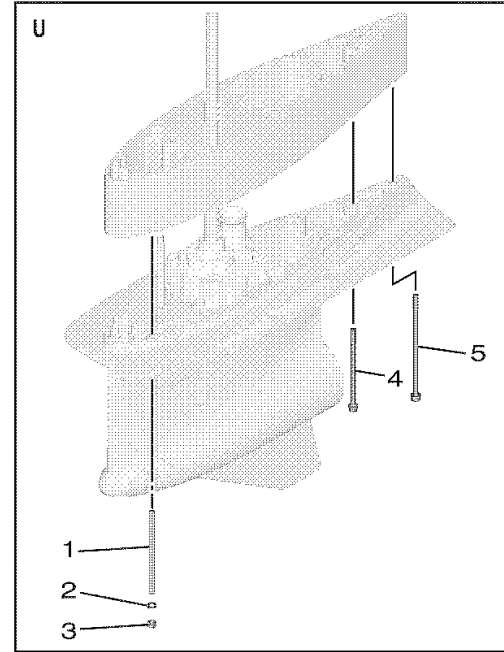

REGULAR ROTATION

OPTIONAL PARTS 5

Ref No.	Part Number	Description	Qty	Remarks
26	6GR-45934-10-00	PROPELLER (3X16-1/8"X22"-Y)	1	UR 3 BLADE
26	6GR-45D74-20-00	PROPELLER (3X16"X27"-Y2)	1	UR 3 BLADE
26	6KN-45970-00-00	PROPELLER (3X16-7/8"X17"-Y)	1	UR 3 BLADE
26	6KN-45972-00-00	PROPELLER (3X16-1/8"X24"-Y)	1	UR 3 BLADE
26	6KN-45974-00-00	PROPELLER (3X16-1/8"X25"-Y)	1	UR 3 BLADE
26	6KN-45976-00-00	PROPELLER (3X16-5/8"X20"-Y)	1	UR 3 BLADE
26	6KN-45978-00-00	PROPELLER (3X16-3/8"X21"-Y)	1	UR 3 BLADE
26	6KN-45934-00-00	PROPELLER (3X16-3/8"X22"-Y)	1	UR 3 BLADE
26	6KN-45930-00-00	PROPELLER (3X16-1/8"X26"-Y)	1	UR 3 BLADE
26	6KN-45938-00-00	PROPELLER (3X16-7/8"X16"-Y)	1	UR 3 BLADE
26	6KN-45932-00-00	PROPELLER (3X16-1/8"X23"-Y)	1	UR 3 BLADE
26	6GR-45932-10-00	PROPELLER (3X16"X24"-Y)	1	UR 3 BLADE
27	6GR-45C81-10-00	. .DAMPER RUBBER, PROPELLER 1	1