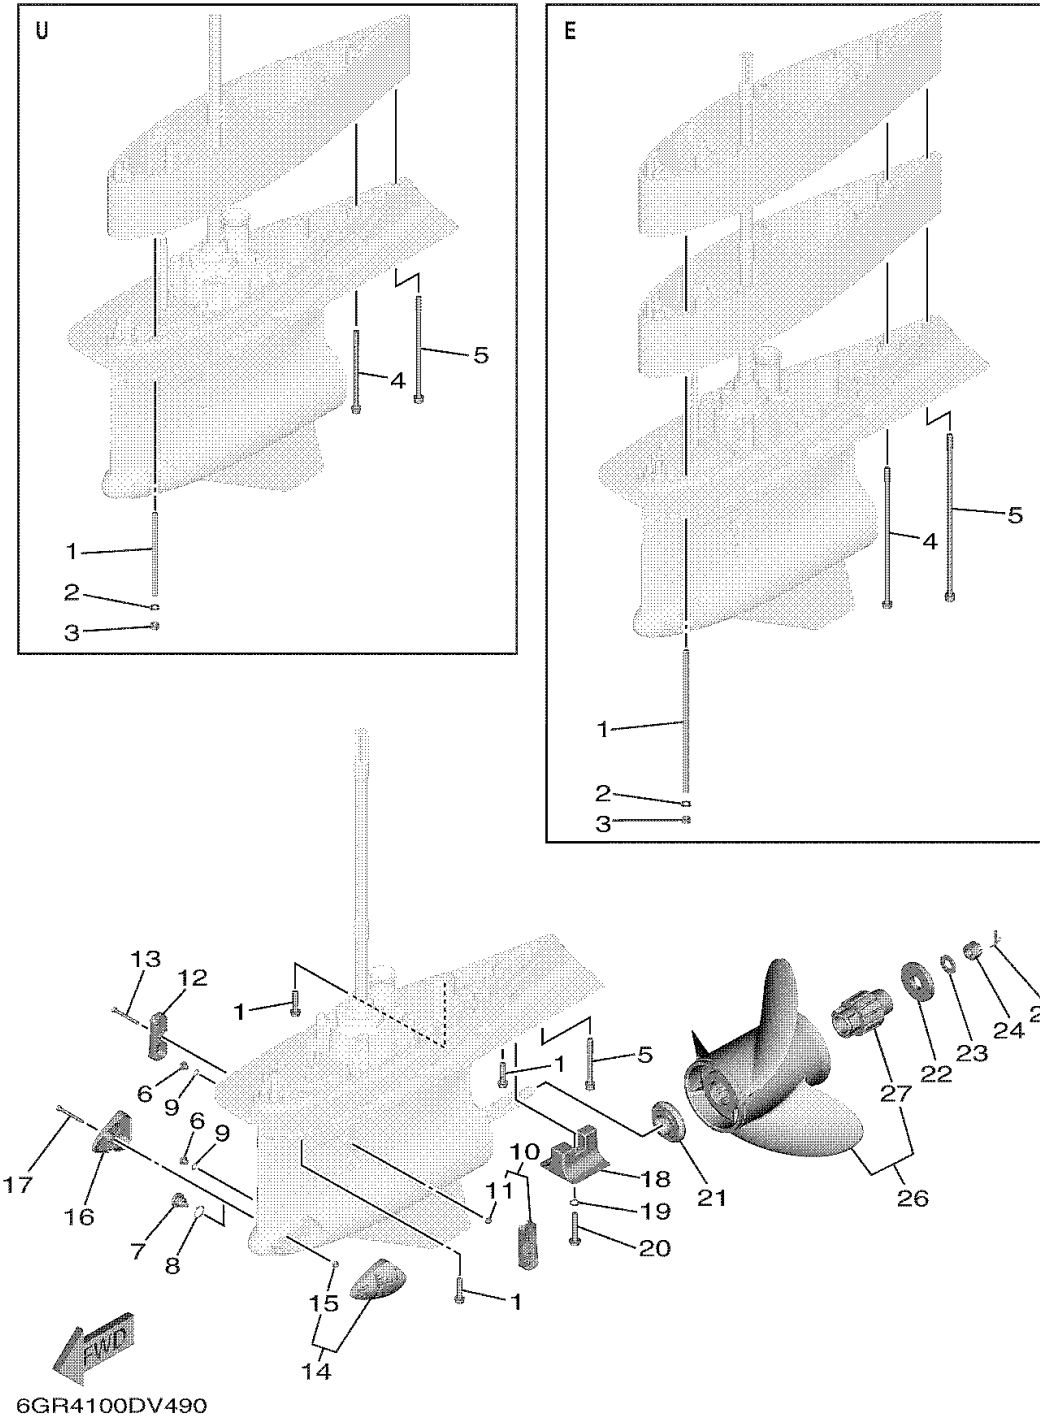

OPTIONAL PARTS 8

COUNTER ROTATION

Ref No.	Part Number	Description	Qty	Remarks
1	90116-10067-00	BOLT, STUD	8	UR U(30.2")
1	90116-10066-00	BOLT, STUD	8	UR E(35.2")
1	90119-10024-00	BOLT, WITH WASHER	9	UR X(25.2")
2	92995-10600-00	WASHER	8	U(30.2"), E(35.2")
3	95380-10600-00	NUT	8	U(30.2"), E(35.2")
4	90119-10060-00	BOLT, WITH WASHER	1	UR E(35.2")
4	90119-10009-00	BOLT, WITH WASHER	1	UR U(30.2")
5	90110-10053-00	BOLT, HEXAGON SOCKET HEAD	1	UR X(25.2")
5	90110-10054-00	BOLT, HEXAGON SOCKET HEAD	1	UR U(30.2")
5	90110-10055-00	BOLT, HEXAGON SOCKET HEAD	1	UR E(35.2")
6	90340-08003-00	PLUG, STRAIGHT SCREW	2	
7	6GR-45341-00-00	PLUG, DRAIN	1	
8	93210-19123-00	O-RING	1	
9	93210-09165-00	.O-RING	2	
10	6GR-45214-01-00	COVER, WATER INLET 1	1	
11	90185-06M07-00	..NUT, SELF-LOCKING	1	
12	6GR-45215-01-00	COVER, WATER INLET 2	1	
13	90110-06425-00	BOLT, HEXAGON SOCKET HEAD	1	
14	6KN-45224-00-00	COVER, WATER INLET 3	1	
15	90185-06M07-00	..NUT, SELF-LOCKING	1	