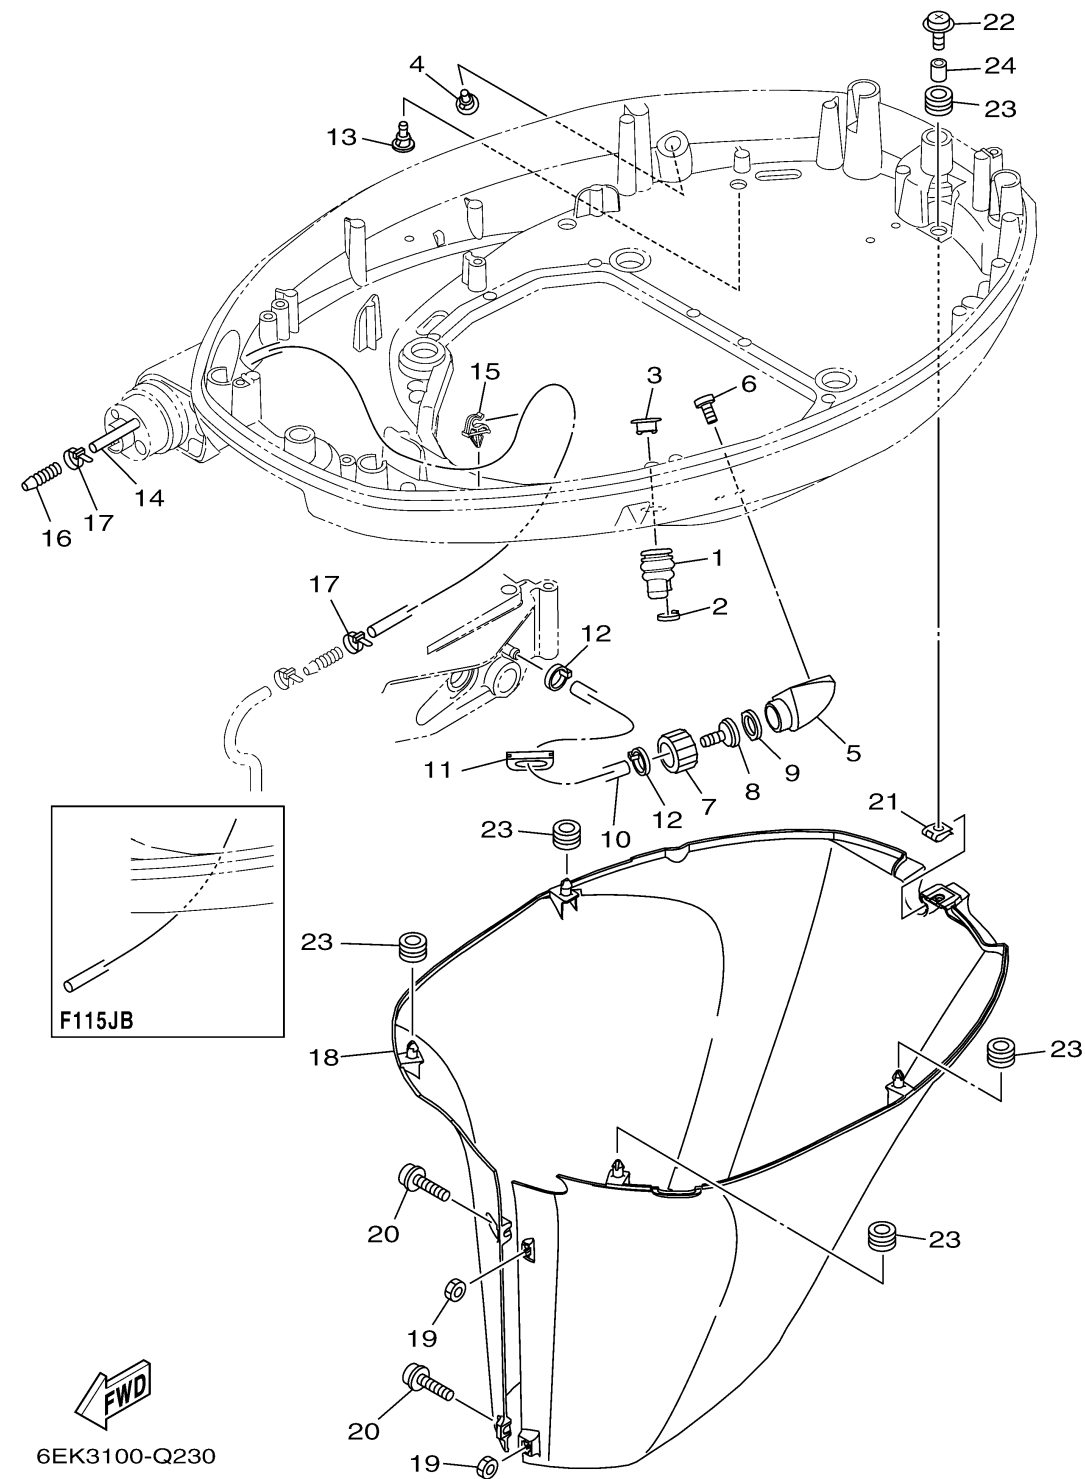

BOTTOM COWLING 2

Ref No.	Part Number	Description	Qty	Remarks
1	6H1-42726-31-00	GROMMET	1	
2	90465-11M10-00	CLAMP	1	
3	6BG-42384-00-00	SEAL, CAP	1	
4	6P2-44391-00-00	NIPPLE, HOSE	1	
5	6AW-12572-00-00	ADAPTER	1	
6	97780-60520-00	SCREW, TAPPING	2	
7	6R3-12581-00-00	JOINT, HOSE 1	1	
8	6R3-12582-00-00	JOINT, HOSE 2	1	
9	6R3-12583-00-00	GASKET, HOSE JOINT	1	
10	6EK-42541-00-00	PIPE 1	1	
11	6AH-42726-01-00	GROMMET	1	
12	90465-11M10-00	CLAMP	2	
13	6P2-44391-00-00	NIPPLE, HOSE	1	
14	90445-073F9-00	HOSE (L1200)	1	
15	90464-07259-00	CLAMP	1	
16	6E5-83558-00-00	END, NIPPLE	1	
17	90465-11M10-00	CLAMP	2	EXCEPT JET-DRIVE
17	90465-11M10-00	CLAMP	0	FOR JET-DRIVE
18	6EK-42741-00-CE	APRON, 1	0	WHITE
18	6EK-42741-00-8D	APRON, 1	1	GRAY

CONTINUED ON NEXT FRAME >

BOTTOM COWLING 2

Ref No.	Part Number	Description	Qty	Remarks
19	95380-06600-00	NUT, HEXAGON	2	
20	90159-06M28-00	SCREW, WITH WASHER	2	
21	90183-061A8-00	NUT, SPRING	1	
22	90159-06053-00	SCREW, WITH WASHER	1	
23	90480-13M24-00	GROMMET	5	
24	90387-06M43-00	COLLAR	1	

6EK3100-Q230