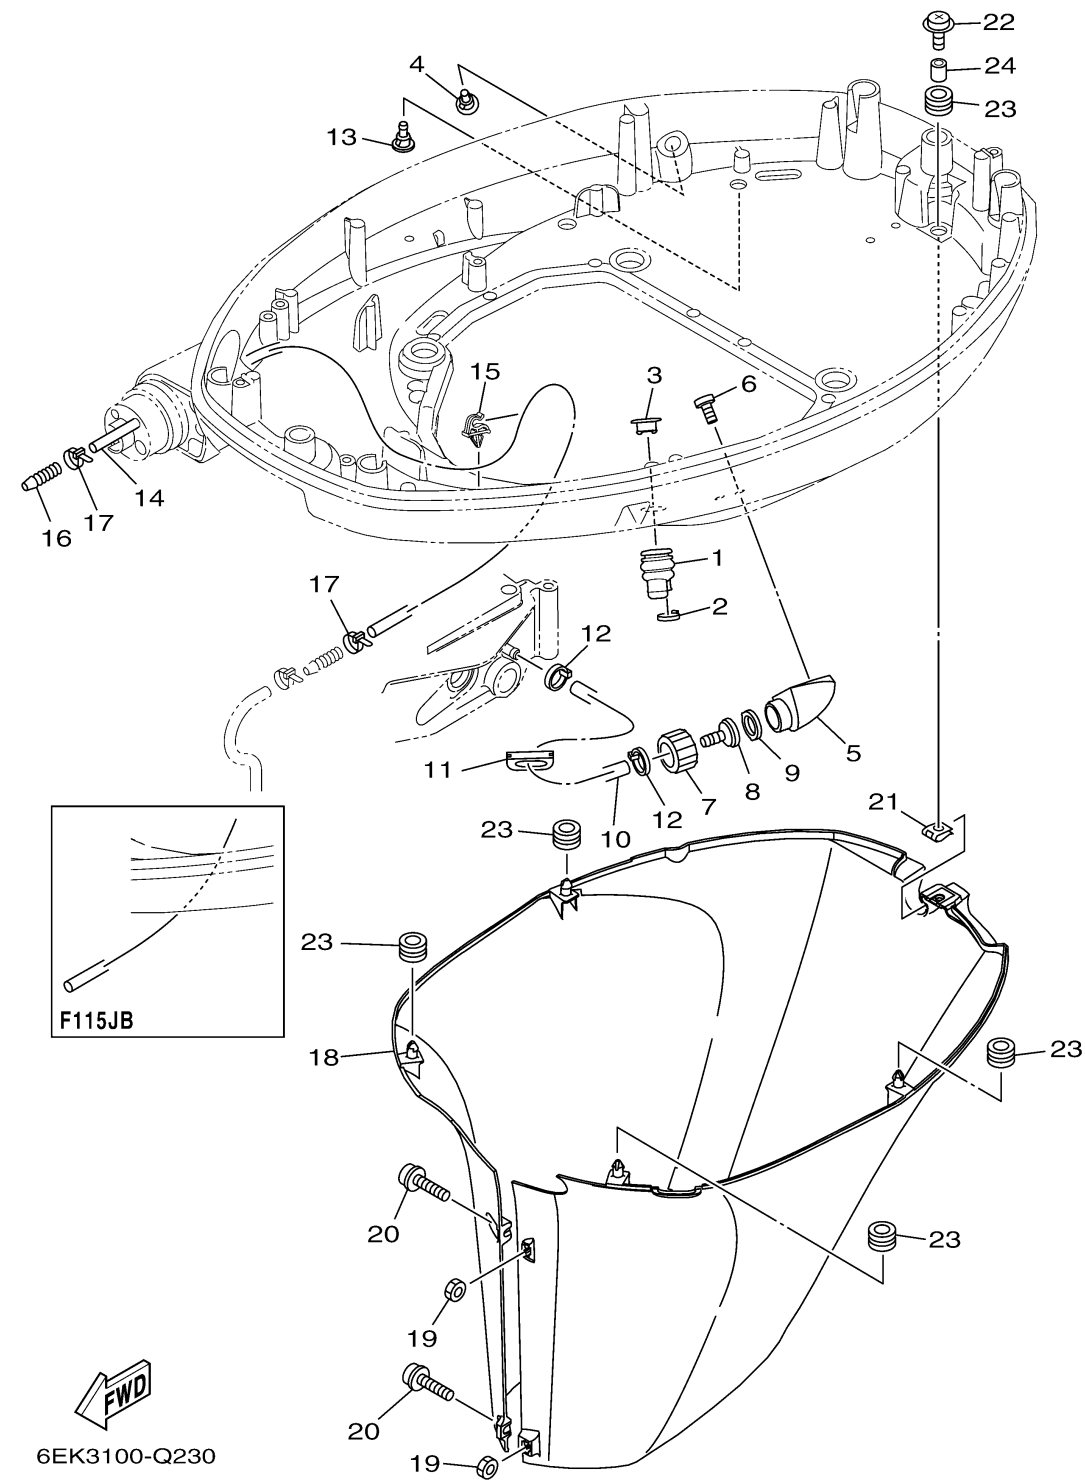

BOTTOM COWLING 2

Ref No.	Part Number	Description	Qty	Remarks
1	6H1-42726-31-00	GROMMET	1	
2	90465-11M10-00	CLAMP	1	
3	6BG-42384-00-00	SEAL, CAP	1	
4	6P2-44391-00-00	NIPPLE, HOSE	1	
5	6AW-12572-00-00	ADAPTER	1	
6	97780-60520-00	SCREW, TAPPING	2	
7	6R3-12581-00-00	JOINT, HOSE 1	1	
8	6R3-12582-00-00	JOINT, HOSE 2	1	
9	6R3-12583-00-00	GASKET, HOSE JOINT	1	
10	6EK-42541-00-00	PIPE 1	1	
11	6AH-42726-01-00	GROMMET	1	
12	90465-11M10-00	CLAMP	2	
13	6P2-44391-00-00	NIPPLE, HOSE	1	
14	90445-073F9-00	HOSE (L1200)	1	
15	90464-07259-00	CLAMP	1	
16	6E5-83558-00-00	END, NIPPLE	1	
17	90465-11M10-00	CLAMP	2	EXCEPT JET-DRIVE
17	90465-11M10-00	CLAMP	0	FOR JET-DRIVE
18	6EK-42741-00-CE	APRON, 1	0	WHITE
18	6EK-42741-00-8D	APRON, 1	1	GRAY

CONTINUED ON NEXT FRAME >

BOTTOM COWLING 2

Ref No.	Part Number	Description	Qty	Remarks
19	95380-06600-00	NUT, HEXAGON	2	
20	90159-06M28-00	SCREW, WITH WASHER	2	
21	90183-061A8-00	NUT, SPRING	1	
22	90159-06053-00	SCREW, WITH WASHER	1	
23	90480-13M24-00	GROMMET	5	
24	90387-06M43-00	COLLAR	1	

6EK3100-Q230