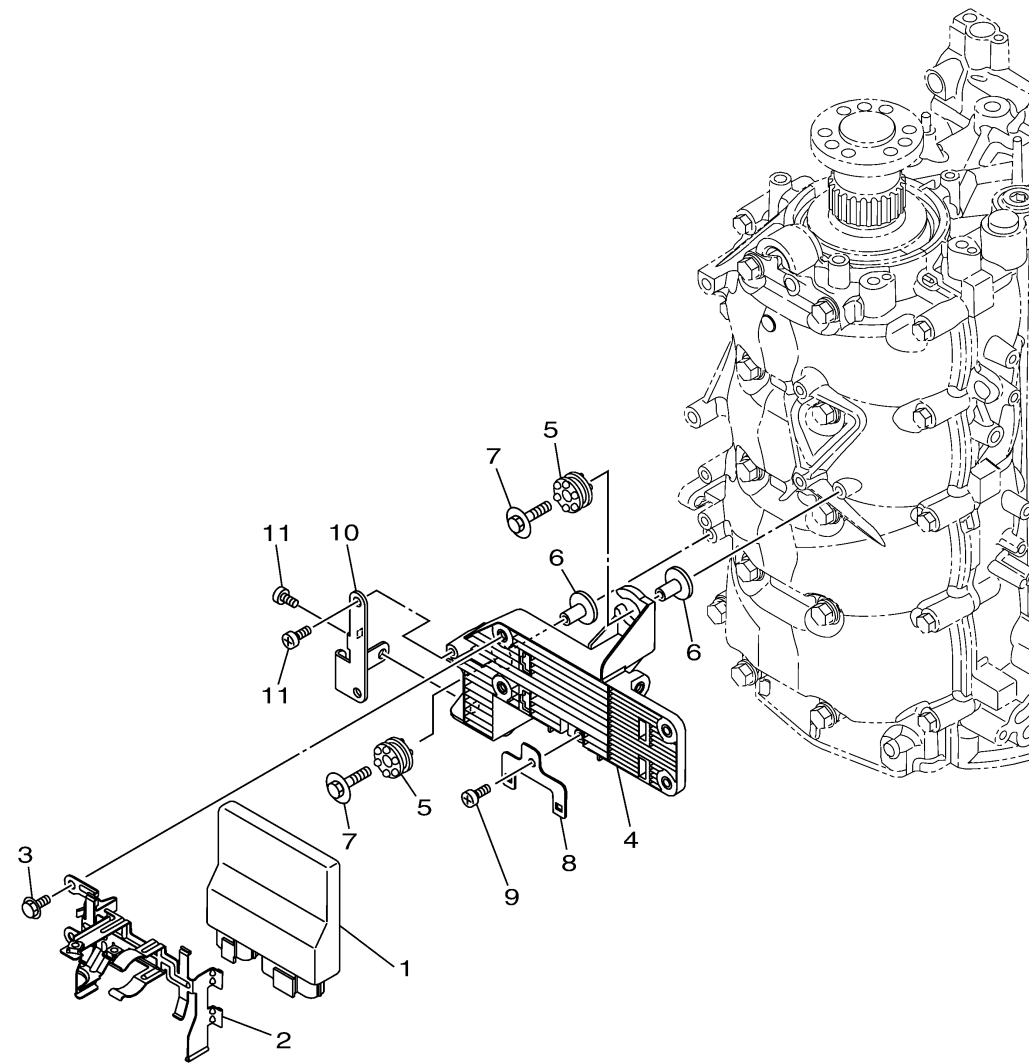

# ELECTRICAL 1

Ref No.	Part Number	Description	Qty	Remarks
1	6EK-8591A-22-00	ENGINE CONTROL UNIT ASSY	1	
2	6EK-8253C-00-00	SPRING, PLATE LOCK	1	
3	95D95-06010-00	BOLT, FLANGE DEEP RECESS	2	
4	6EK-81948-01-00	BRACKET	1	
5	60V-85564-00-00	GROMMET	2	
6	90387-06176-00	COLLAR	2	
7	68F-85119-00-00	BOLT	2	
8	6C5-8257V-00-00	PLATE, CONNECTOR	1	
9	97780-60620-00	SCREW, TAPPING	1	
10	6EK-85548-00-00	HOLDER	1	
11	97780-60620-00	SCREW, TAPPING	2	

6EK6100-T160