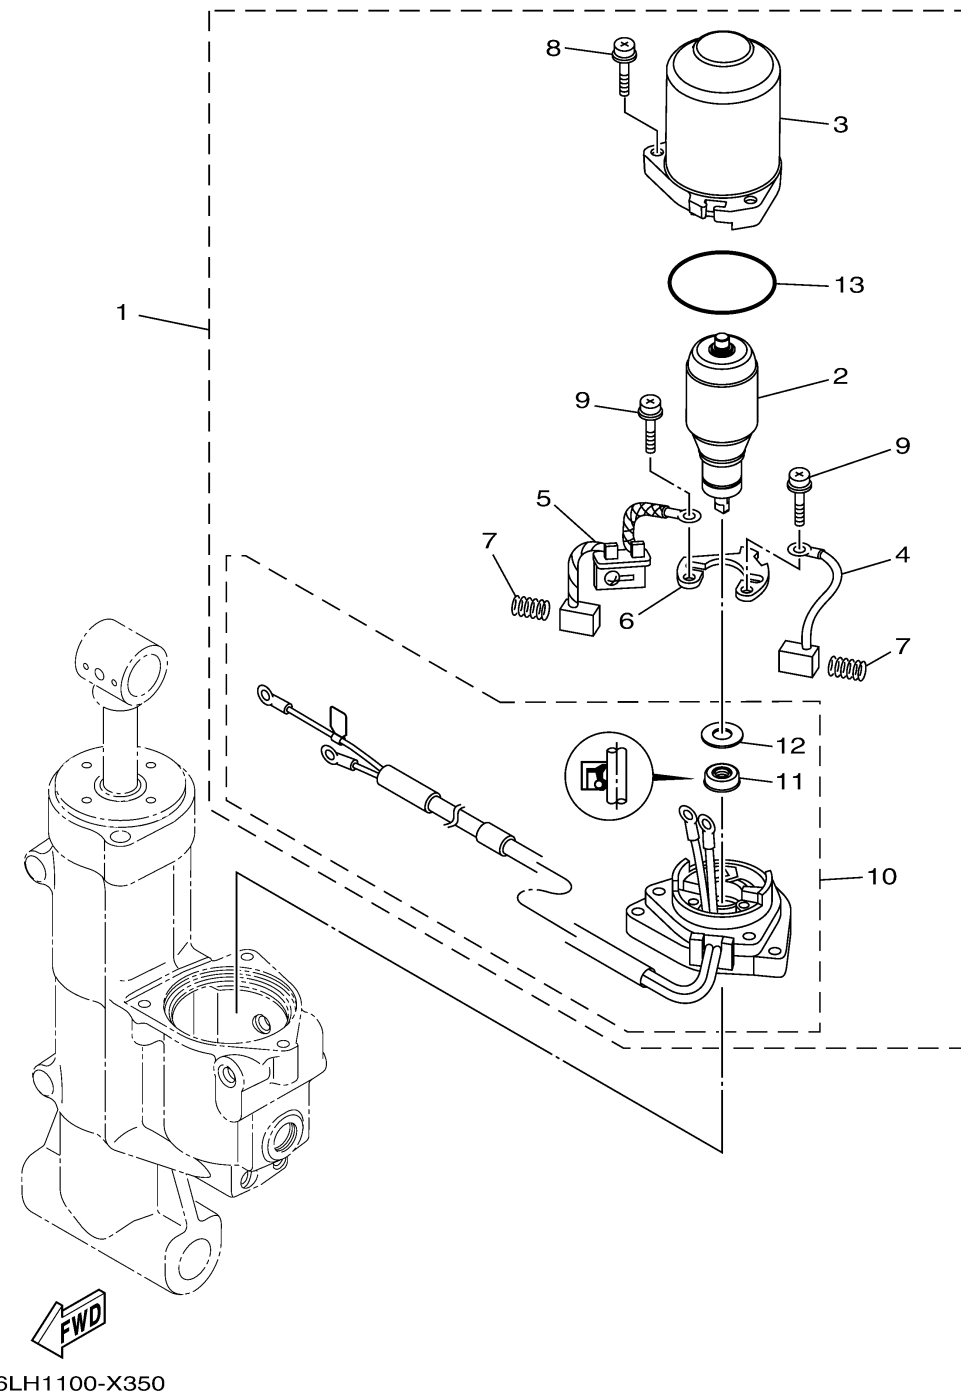

POWER TRIM TILT ASSY 2

Ref No.	Part Number	Description	Qty	Remarks
1	6LH-43880-00-00	MOTOR ASSY	1	
2	6LH-43805-00-00	..ARMATURE ASSY	1	
3	6EK-43804-11-00	..STATOR ASSY	1	
4	6EK-43892-00-00	..BRUSH 2	1	
5	63P-82181-20-00	..CIRCUIT BREAKER COMP.	1	
6	6EK-4380F-00-00	..PLATE, BRUSH HOLDER	1	
7	62X-4386K-00-00	..SPRING, BRUSH	2	
8	63P-43879-10-00	..SCREW, WITH WASHER	3	
9	97602-04316-00	..SCREW, PAN HEAD WITH WASHER	2	
10	6LH-43881-00-00	..FRAME, END	1	
11	6LH-43882-00-00	...OIL SEAL	1	
12	6LH-4387G-00-00	...WASHER	1	
13	6EK-43862-01-00	..O-RING	1	