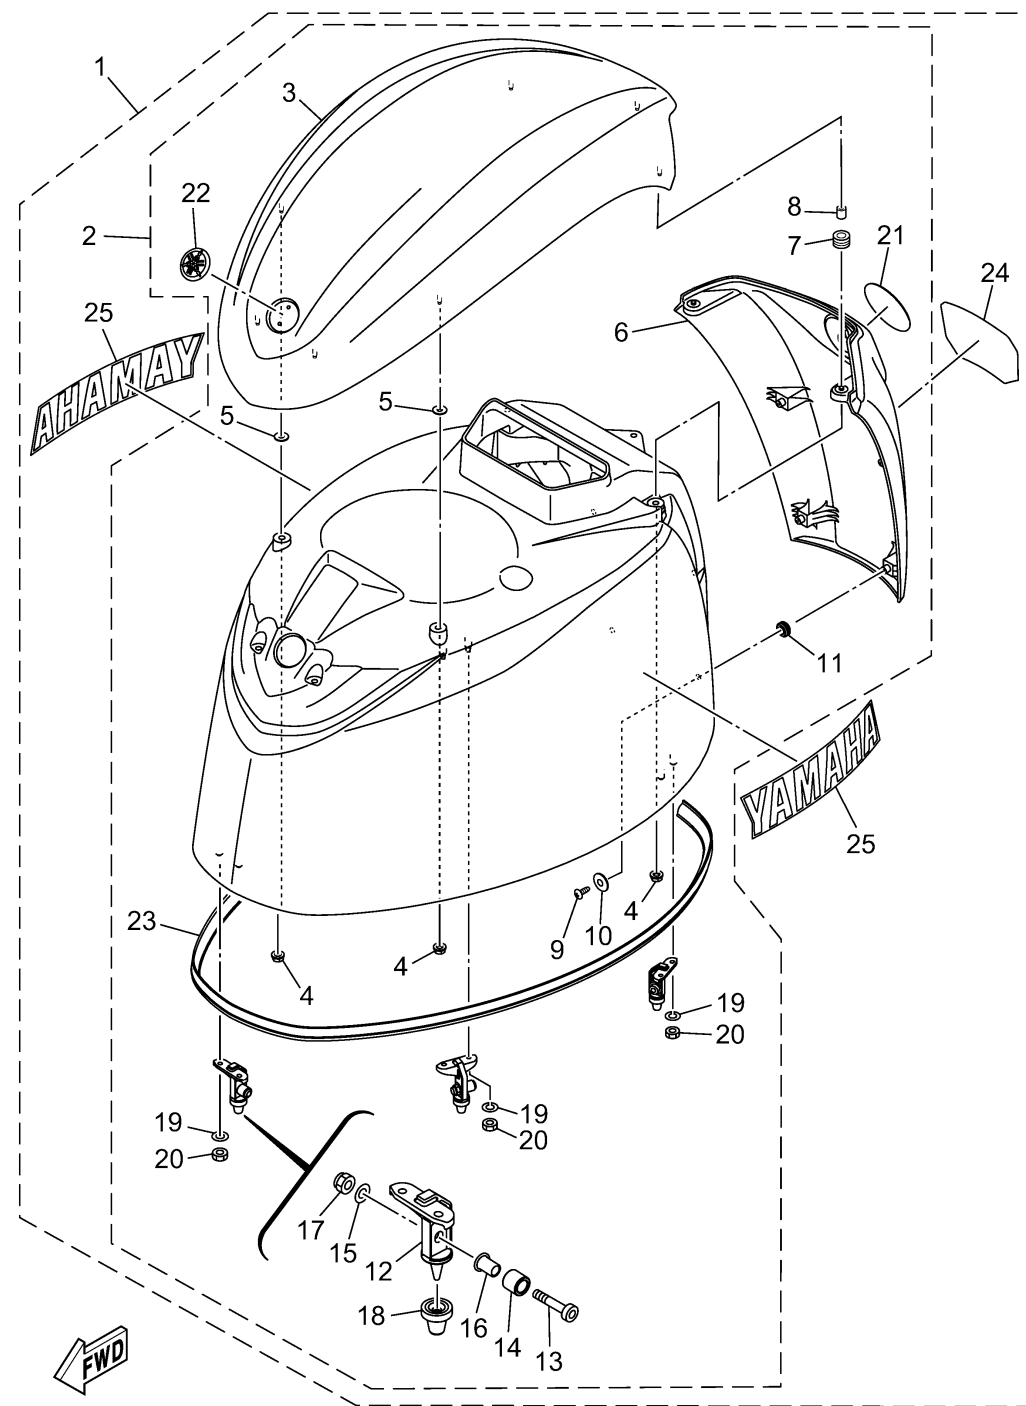

TOP COWLING

6MA310E-Z020

Ref No.	Part Number	Description	Qty	Remarks
1	6MA-42610-00-8D	TOP COWLING ASSY	1	GRAY, JET-DRIVE
1	6MA-42610-10-CE	TOP COWLING ASSY	0	WHITE, JET-DRIVE
2	6LH-4261A-00-8D	..TOP COWLING W/O GRAPHICS	1	GRAY
2	6LH-4261A-00-CE	..TOP COWLING W/O GRAPHICS	0	WHITE
3	6LH-42613-00-8D	...MOLDING, AIR DUCT	1	GRAY
3	6LH-42613-00-CE	...MOLDING, AIR DUCT	0	WHITE
4	90179-06M28-00	.. NUT	7	
5	6CB-42545-00-00	...WASHER, PLAIN	4	
6	6LH-42625-00-8D	...PANEL, REAR	1	GRAY
6	6LH-42625-00-CE	...PANEL, REAR	0	WHITE
7	90480-13004-00	...GROMMET	2	
8	90387-07054-00	...COLLAR	2	
9	97780-50016-00	...SCREW, TAPPING	4	
10	90201-053R1-00	...WASHER, PLATE	4	
11	90480-16009-00	.. GROMMET	4	
12	6CB-42647-B0-00	...HOLDER, CLAMP BAND	3	
13	90111-08078-00	...BOLT, HEXAGON SOCKET BUTTON	3	
14	90387-10094-00	...COLLAR	3	
15	92990-08600-00	...WASHER, PLATE	3	
16	90387-08M45-00	...COLLAR	3	

CONTINUED ON NEXT FRAME >

6MA310E-Z020

TOP COWLING

Ref No.	Part Number	Description	Qty	Remarks
17	95780-08300-00	...NUT, FLANGE	3	
18	6AW-42663-01-00	...DAMPER 2	3	
19	92990-06100-00	...WASHER, SPRING	6	
20	95380-06600-00	.. NUT, HEXAGON	6	
21	6LH-42697-00-00	...TUNING FORK MARK	1	
22	6AH-42697-10-00	...TUNING FORK MARK	1	
23	6CB-42628-00-00	...SEAL	1	
24	6MA-42678-00-00	..GRAPHIC, REAR	1	
25	6LW-2153A-00-00	..EMBLEM, YAMAHA	2	GRAY
25	6LW-2153A-10-00	..EMBLEM, YAMAHA	0	WHITE