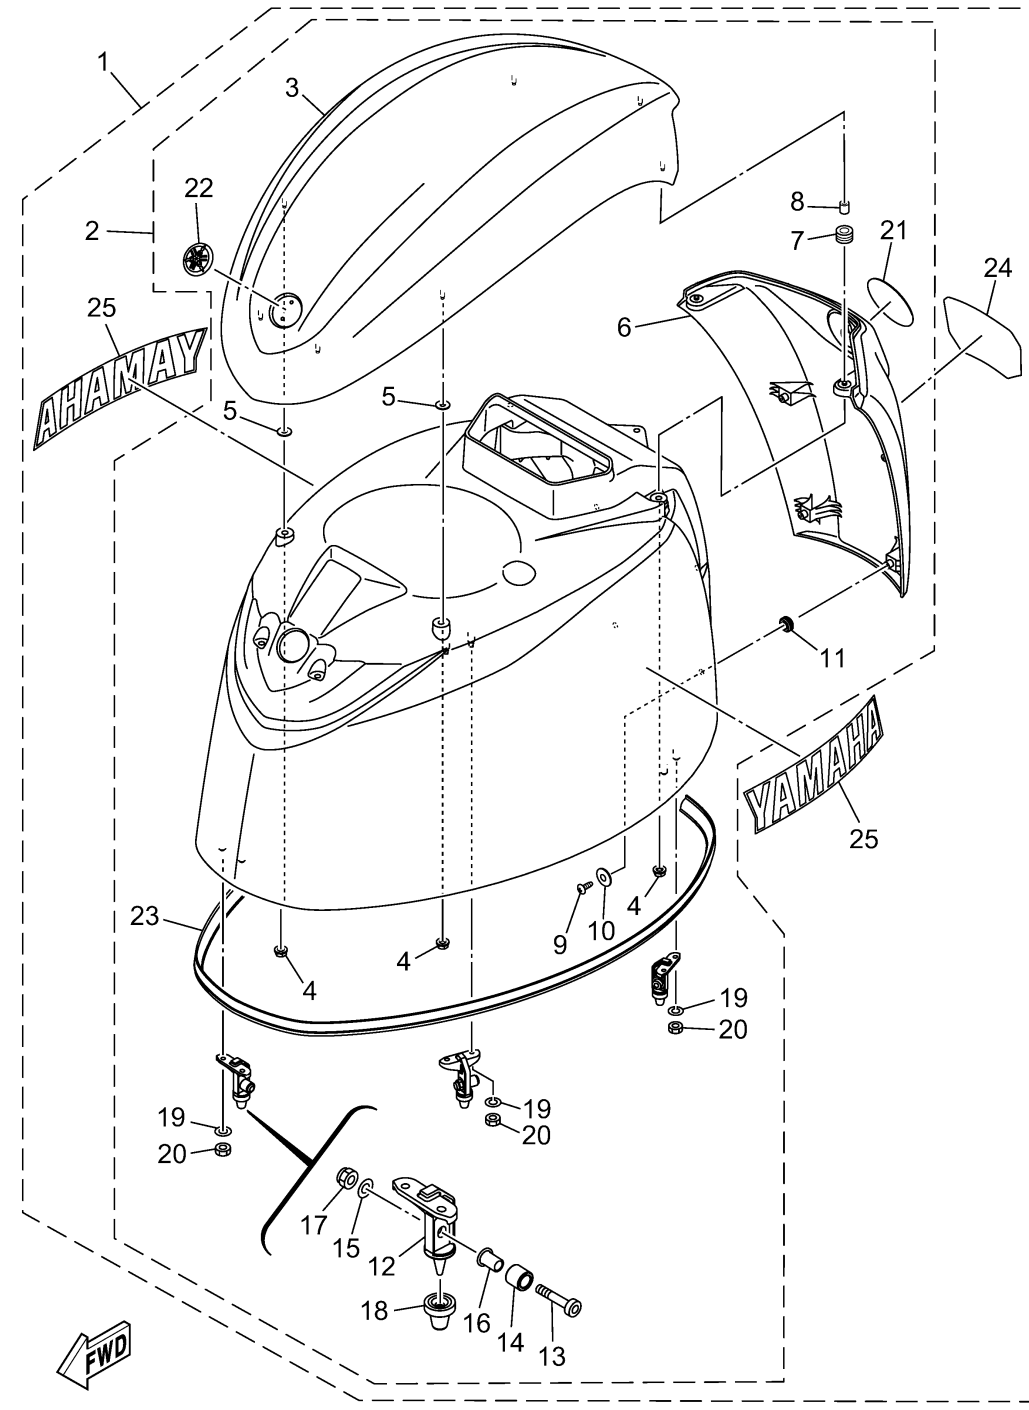

TOP COWLING

6MA310E-Z020

Ref No.	Part Number	Description	Qty	Remarks
1	6MA-42610-00-8D	TOP COWLING ASSY	1	GRAY, JET-DRIVE
1	6MA-42610-10-CE	TOP COWLING ASSY	0	WHITE, JET-DRIVE
2	6LH-4261A-00-8D	..TOP COWLING W/O GRAPHICS	1	GRAY
2	6LH-4261A-00-CE	..TOP COWLING W/O GRAPHICS	0	WHITE
3	6LH-42613-00-8D	...MOLDING, AIR DUCT	1	GRAY
3	6LH-42613-00-CE	...MOLDING, AIR DUCT	0	WHITE
4	90179-06M28-00	.. NUT	7	
5	6CB-42545-00-00	...WASHER, PLAIN	4	
6	6LH-42625-00-8D	...PANEL, REAR	1	GRAY
6	6LH-42625-00-CE	...PANEL, REAR	0	WHITE
7	90480-13004-00	...GROMMET	2	
8	90387-07054-00	...COLLAR	2	
9	97780-50016-00	...SCREW, TAPPING	4	
10	90201-053R1-00	...WASHER, PLATE	4	
11	90480-16009-00	.. GROMMET	4	
12	6CB-42647-B0-00	...HOLDER, CLAMP BAND	3	
13	90111-08078-00	...BOLT, HEXAGON SOCKET BUTTON	3	
14	90387-10094-00	...COLLAR	3	
15	92990-08600-00	...WASHER, PLATE	3	
16	90387-08M45-00	...COLLAR	3	

CONTINUED ON NEXT FRAME >

6MA310E-Z020

TOP COWLING

Ref No.	Part Number	Description	Qty	Remarks
17	95780-08300-00	...NUT, FLANGE	3	
18	6AW-42663-01-00	...DAMPER 2	3	
19	92990-06100-00	...WASHER, SPRING	6	
20	95380-06600-00	.. NUT, HEXAGON	6	
21	6LH-42697-00-00	...TUNING FORK MARK	1	
22	6AH-42697-10-00	...TUNING FORK MARK	1	
23	6CB-42628-00-00	...SEAL	1	
24	6MA-42678-00-00	..GRAPHIC, REAR	1	
25	6LW-2153A-00-00	..EMBLEM, YAMAHA	2	GRAY
25	6LW-2153A-10-00	..EMBLEM, YAMAHA	0	WHITE