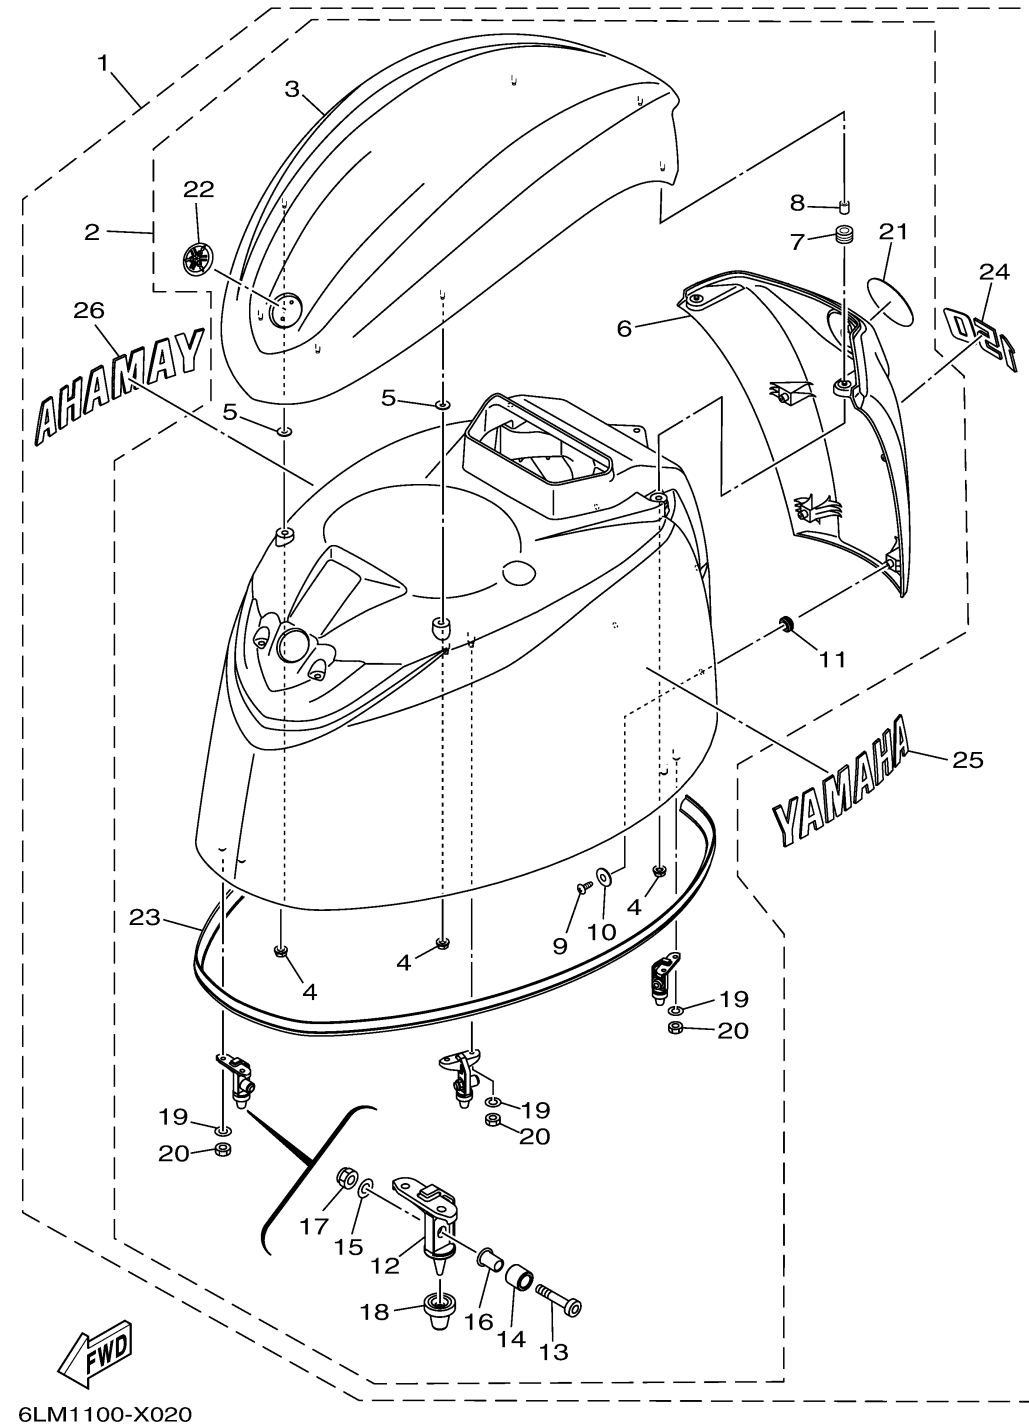

TOP COWLING

Ref No.	Part Number	Description	Qty	Remarks
1	6LM-42610-00-8D	TOP COWLING ASSY	1	
2	6LH-4261A-00-8D	..TOP COWLING W/O GRAPHICS	1	
3	6LH-42613-00-8D	...MOLDING, AIR DUCT	1	
4	90179-06M28-00	...NUT	7	
5	6CB-42545-00-00	...WASHER, PLAIN	4	
6	6LH-42625-00-8D	...PANEL, REAR	1	
7	90480-13004-00	...GROMMET	2	
8	90387-07054-00	...COLLAR	2	
9	97780-50016-00	.. SCREW, TAPPING	4	
10	90201-053R1-00	...WASHER, PLATE	4	
11	90480-16009-00	...GROMMET	4	
12	6CB-42647-B0-00	...HOLDER, CLAMP BAND	3	
13	90111-08078-00	...BOLT, HEXAGON SOCKET BUTTON	3	
14	90387-10094-00	...COLLAR	3	
15	92990-08600-00	...WASHER, PLATE	3	
16	90387-08M45-00	...COLLAR	3	
17	95780-08300-00	...NUT, FLANGE	3	
18	6AW-42663-01-00	...DAMPER 2	3	
19	92990-06100-00	...WASHER, SPRING	6	
20	95380-06600-00	.. NUT, HEXAGON	6	

CONTINUED ON NEXT FRAME >

TOP COWLING

Ref No.	Part Number	Description	Qty	Remarks
21	6LH-42697-00-00	...TUNING FORK MARK	1	
22	6AH-42697-10-00	...TUNING FORK MARK	1	
23	6CB-42628-00-00	...SEAL	1	
24	6LM-42678-00-00	..GRAPHIC, REAR	1	
25	6LH-2153A-00-00	..EMBLEM, YAMAHA	1	
26	6LH-2153B-00-00	..EMBLEM, YAMAHA	1	