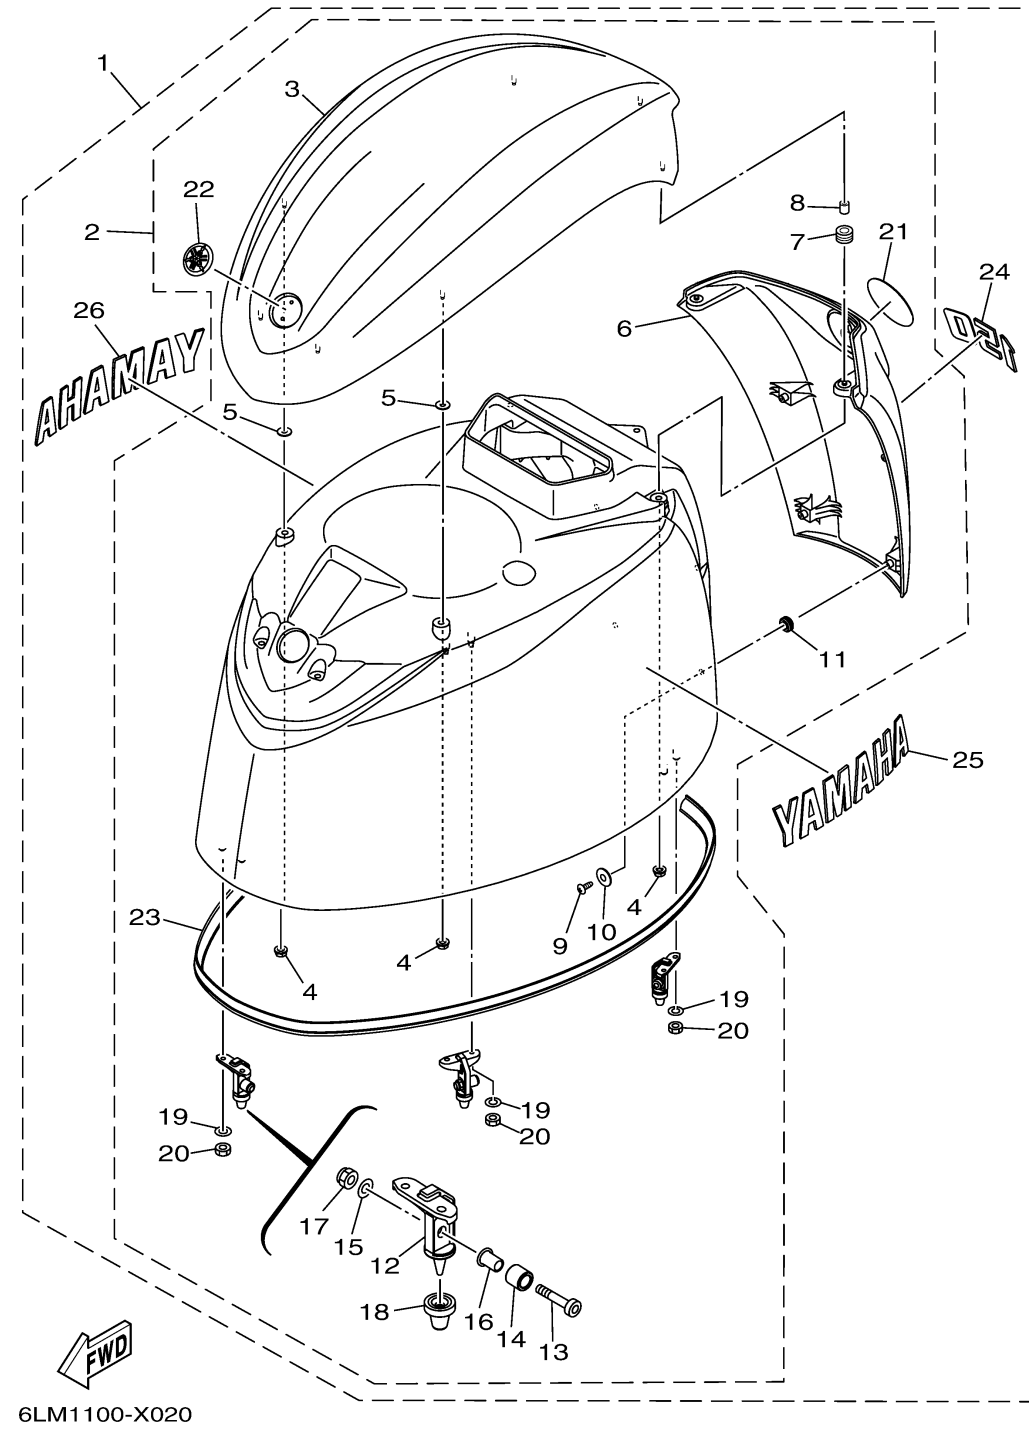

TOP COWLING

Ref No.	Part Number	Description	Qty	Remarks
1	6LM-42610-00-8D	TOP COWLING ASSY	1	
2	6LH-4261A-00-8D	..TOP COWLING W/O GRAPHICS	1	
3	6LH-42613-00-8D	...MOLDING, AIR DUCT	1	
4	90179-06M28-00	...NUT	7	
5	6CB-42545-00-00	...WASHER, PLAIN	4	
6	6LH-42625-00-8D	...PANEL, REAR	1	
7	90480-13004-00	...GROMMET	2	
8	90387-07054-00	...COLLAR	2	
9	97780-50016-00	.. SCREW, TAPPING	4	
10	90201-053R1-00	...WASHER, PLATE	4	
11	90480-16009-00	...GROMMET	4	
12	6CB-42647-B0-00	...HOLDER, CLAMP BAND	3	
13	90111-08078-00	...BOLT, HEXAGON SOCKET BUTTON	3	
14	90387-10094-00	...COLLAR	3	
15	92990-08600-00	...WASHER, PLATE	3	
16	90387-08M45-00	...COLLAR	3	
17	95780-08300-00	...NUT, FLANGE	3	
18	6AW-42663-01-00	...DAMPER 2	3	
19	92990-06100-00	...WASHER, SPRING	6	
20	95380-06600-00	.. NUT, HEXAGON	6	

CONTINUED ON NEXT FRAME >

TOP COWLING

Ref No.	Part Number	Description	Qty	Remarks
21	6LH-42697-00-00	...TUNING FORK MARK	1	
22	6AH-42697-10-00	...TUNING FORK MARK	1	
23	6CB-42628-00-00	...SEAL	1	
24	6LM-42678-00-00	..GRAPHIC, REAR	1	
25	6LH-2153A-00-00	..EMBLEM, YAMAHA	1	
26	6LH-2153B-00-00	..EMBLEM, YAMAHA	1	