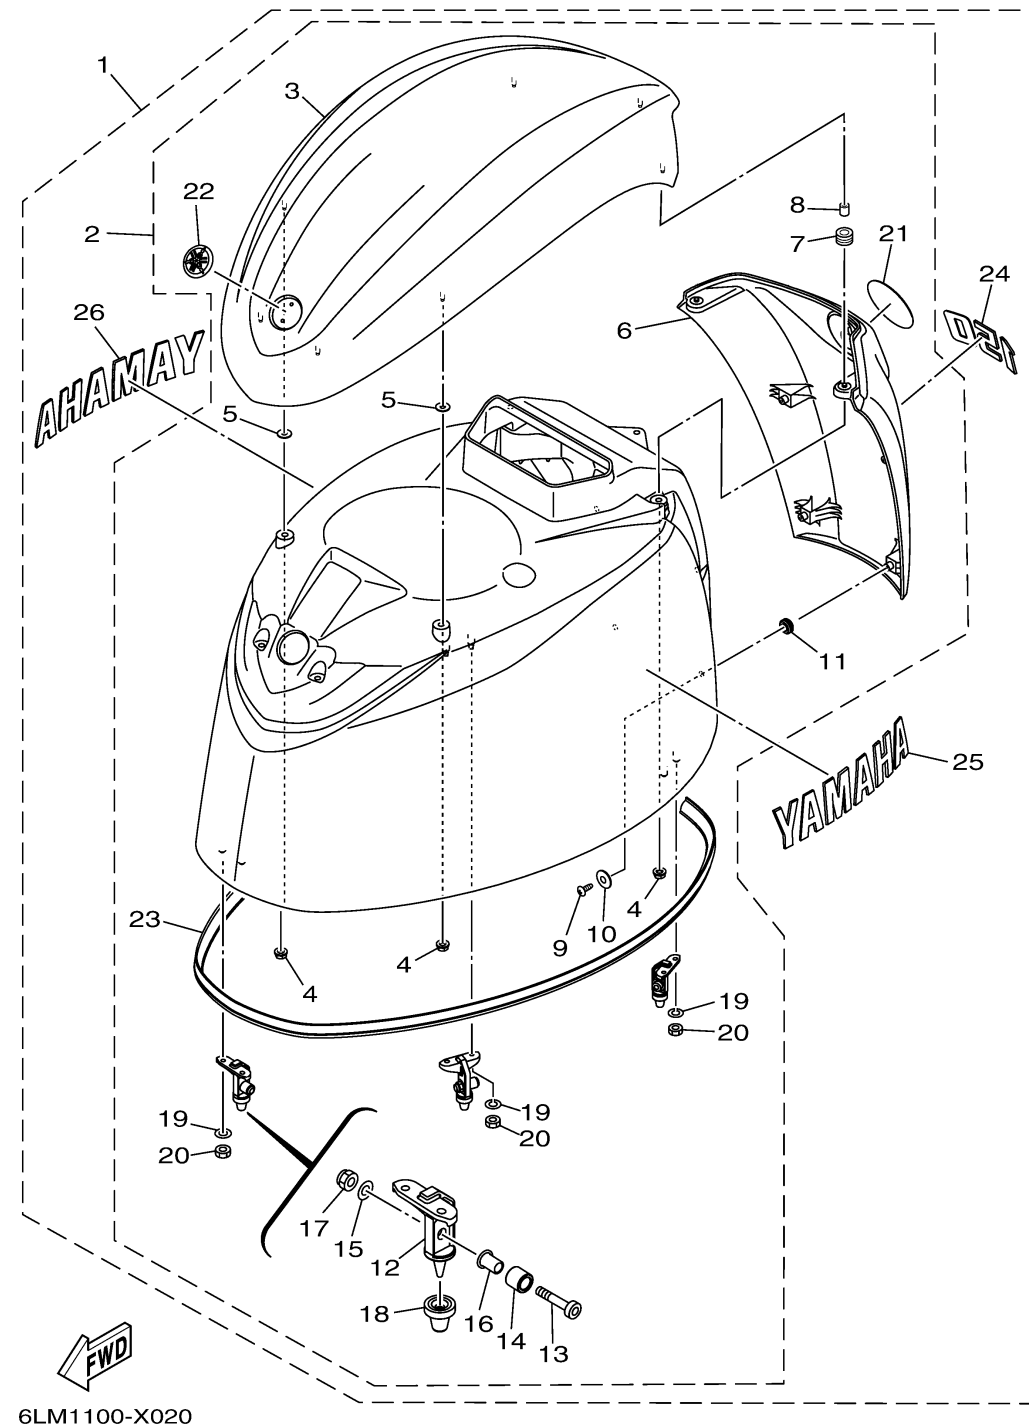

TOP COWLING

Ref No.	Part Number	Description	Qty	Remarks
1	6LM-42610-00-8D	TOP COWLING ASSY	1	GRAY
1	6LM-42610-00-CE	TOP COWLING ASSY	0	WHITE
1	6LM-42610-00-CJ	TOP COWLING ASSY	0	WARM WHITE
2	6LH-4261A-00-CJ	..TOP COWLING W/O GRAPHICS	0	WARM WHITE
2	6LH-4261A-00-8D	..TOP COWLING W/O GRAPHICS	1	GRAY
2	6LH-4261A-00-CE	..TOP COWLING W/O GRAPHICS	0	WHITE
3	6LH-42613-00-8D	...MOLDING, AIR DUCT	1	GRAY
3	6LH-42613-00-CE	...MOLDING, AIR DUCT	0	WHITE
3	6LH-42613-00-CJ	...MOLDING, AIR DUCT	0	WARM WHITE
4	90179-06M28-00	.. NUT	7	
5	6CB-42545-00-00	...WASHER, PLAIN	4	
6	6LH-42625-00-8D	...PANEL, REAR	1	GRAY
6	6LH-42625-00-CE	...PANEL, REAR	0	WHITE
6	6LH-42625-00-CJ	...PANEL, REAR	0	WARM WHITE
7	90480-13004-00	.. GROMMET	2	
8	90387-07054-00	.. COLLAR	2	
9	97780-50016-00	...SCREW, TAPPING	4	
10	90201-053R1-00	...WASHER, PLATE	4	
11	90480-16009-00	...GROMMET	4	
12	6CB-42647-B0-00	...HOLDER, CLAMP BAND	3	

CONTINUED ON NEXT FRAME >

TOP COWLING

Ref No.	Part Number	Description	Qty	Remarks
13	90111-08078-00	...BOLT, HEXAGON SOCKET BUTTON	3	
14	90387-10094-00	...COLLAR	3	
15	92990-08600-00	...WASHER, PLATE	3	
16	90387-08M45-00	...COLLAR	3	
17	95780-08300-00	.. NUT, FLANGE	3	
18	6AW-42663-01-00	...DAMPER 2	3	
19	92990-06100-00	.. WASHER, SPRING	6	
20	95380-06600-00	...NUT, HEXAGON	6	
21	6LH-42697-00-00	...TUNING FORK MARK	1	
22	6AH-42697-10-00	...TUNING FORK MARK	1	
23	6CB-42628-00-00	...SEAL	1	
24	6LM-42678-00-00	..GRAPHIC, REAR	1	
25	6LH-2153A-00-00	..EMBLEM, YAMAHA	1	
26	6LH-2153B-00-00	..EMBLEM, YAMAHA	1	