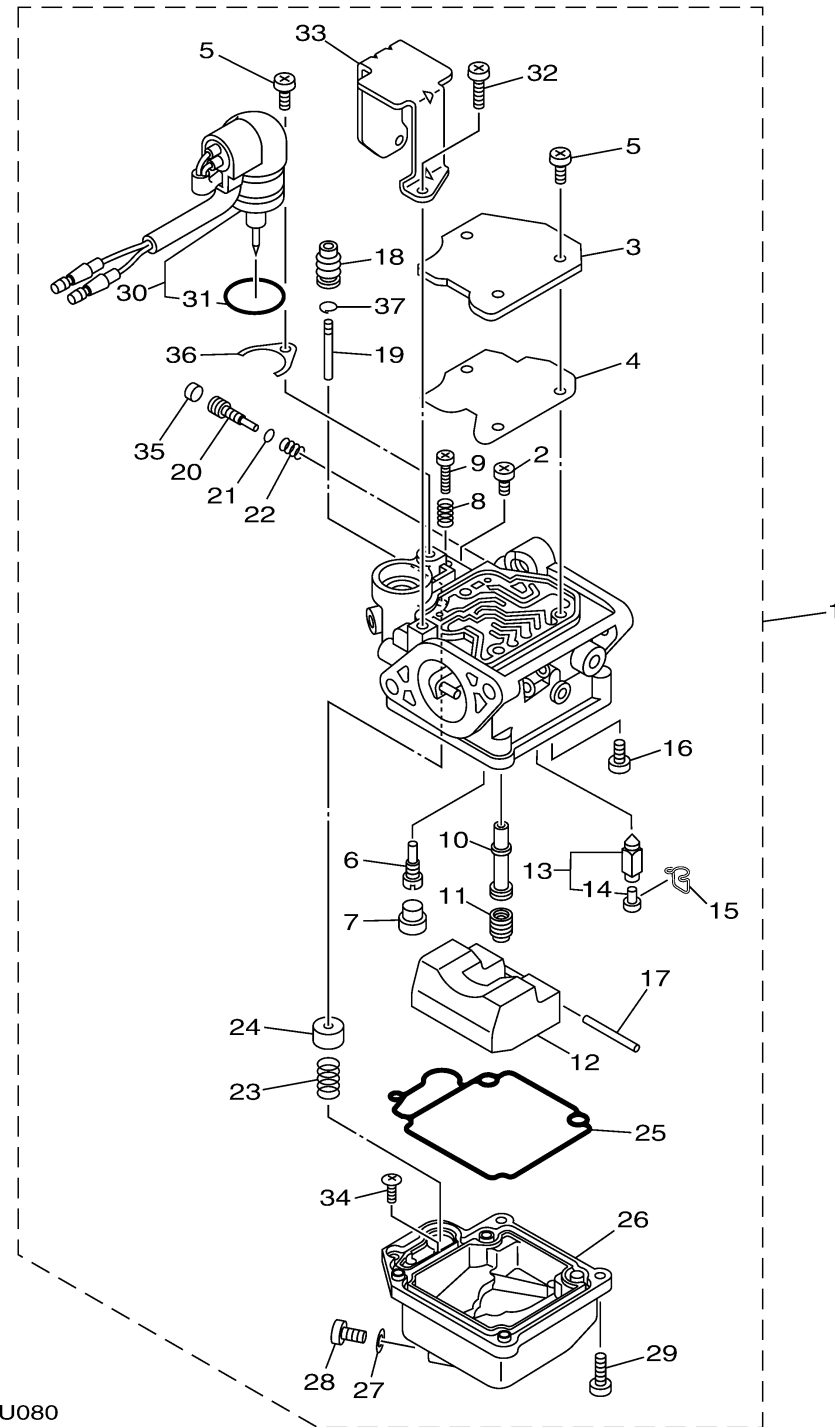

# CARBURETOR

Ref No.	Part Number	Description	Qty	Remarks
1	6AG-14301-A5-00	CARBURETOR ASSY 1	1	
1	6AG-14301-E5-00	CARBURETOR ASSY 1	0	
2	98580-04006-00	..SCREW, PAN HEAD	1	
3	65W-14572-00-00	..PLATE	1	
4	65W-14126-10-00	..GASKET	1	
5	65L-14565-00-00	..SCREW	4	
6	6AG-14948-02-00	..JET (#38)	1	FOR 6AG-14301-A5
6	6AH-14948-02-00	..JET (#38)	0	FOR 6AG-14301-E5
7	679-14966-00-00	..RUBBER CAP	1	
8	90501-10326-00	..SPRING, COMPRESSION	1	
9	63V-14523-00-00	..SCREW, STOP	1	
10	6AH-14947-10-00	..JET, NEEDLE	1	
11	676-14943-19-00	..JET, MAIN (#80)	1	
12	6AH-14985-00-00	..FLOAT	1	
13	6AH-W1456-10-00	..VALVE, NEEDLE	1	
14	676-14186-00-00	...PIN, FLOAT	1	
15	633-14159-00-00	..CLIP	1	
16	98580-04008-00	..SCREW, PAN HEAD	1	
17	6H4-14548-00-00	..PIN, FLOAT ARM	1	
18	65W-14373-02-00	..COVER, PLUNGER CAP	1	

# CARBURETOR

Ref No.	Part Number	Description	Qty	Remarks
19	6AH-14379-00-00	..ROD, STARTER	1	
20	6AH-14923-01-00	..SCREW, PILOT	1	
21	67F-14398-10-00	..O-RING	1	
22	67C-14555-00-00	..SPRING	1	
23	65W-14335-00-00	..SPRING, PLUNGER	1	
24	6AG-14371-00-00	..PLUNGER, STARTER	1	
25	6AH-14384-00-00	..GASKET, FLOAT CHAMBER	1	
26	6AH-14980-03-00	..BODY, FLOAT CHAMBER	1	
27	65W-14398-00-00	..GASKET	1	
28	65W-14992-09-00	..SCREW, DRAIN	1	
29	97980-04114-00	..SCREW, WITH WASHER	4	
30	6AH-14380-02-00	..PRIME STARTER ASSY	1	FOR 6AG-14301-A5
30	6AH-14380-12-00	..PRIME STARTER ASSY	0	FOR 6AG-14301-E5
31	5ML-E4854-00-00	...O-RING	1	
32	97980-04108-00	..SCREW, WITH WASHER	2	
33	6AH-14346-00-00	..PLATE	1	
34	67C-14567-00-00	..SCREW	1	
35	67C-1432A-01-00	..PLUG	1	
36	65W-14346-00-00	..PLATE	1	
37	65W-1439G-00-00	..CLIP 1	1	