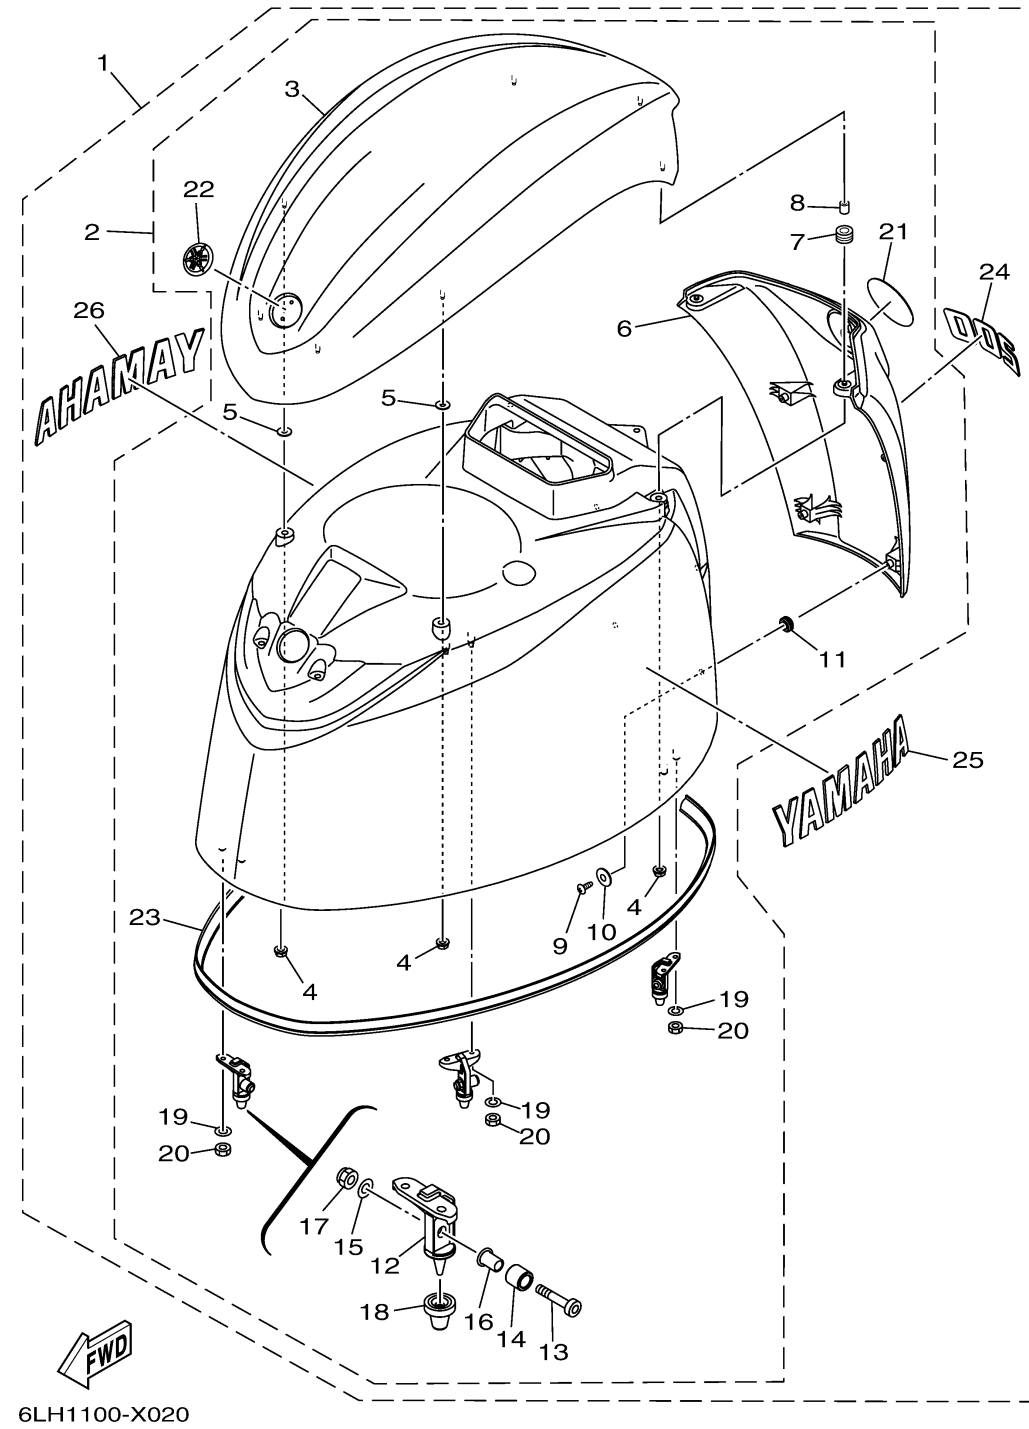

TOP COWLING

Ref No.	Part Number	Description	Qty	Remarks
1	6LH-42610-00-8D	TOP COWLING ASSY	1	GRAY
1	6LH-42610-00-CE	TOP COWLING ASSY	0	WHITE
1	6LH-42610-00-CJ	TOP COWLING ASSY	0	WARM WHITE
2	6LH-4261A-00-CJ	..TOP COWLING W/O GRAPHICS	0	WARM WHITE
2	6LH-4261A-00-8D	..TOP COWLING W/O GRAPHICS	1	GRAY
2	6LH-4261A-00-CE	..TOP COWLING W/O GRAPHICS	0	WHITE
3	6LH-42613-00-8D	...MOLDING, AIR DUCT	1	GRAY
3	6LH-42613-00-CE	...MOLDING, AIR DUCT	0	WHITE
3	6LH-42613-00-CJ	...MOLDING, AIR DUCT	0	WARM WHITE
4	90179-06M28-00	.. NUT	7	
5	6CB-42545-00-00	...WASHER, PLAIN	4	
6	6LH-42625-00-CJ	...PANEL, REAR	0	WARM WHITE
6	6LH-42625-00-8D	...PANEL, REAR	1	GRAY
6	6LH-42625-00-CE	...PANEL, REAR	0	WHITE
7	90480-13004-00	...GROMMET	2	
8	90387-07054-00	...COLLAR	2	
9	97780-50016-00	...SCREW, TAPPING	4	
10	90201-053R1-00	...WASHER, PLATE	4	
11	90480-16009-00	.. GROMMET	4	
12	6CB-42647-B0-00	...HOLDER, CLAMP BAND	3	

CONTINUED ON NEXT FRAME >

TOP COWLING

Ref No.	Part Number	Description	Qty	Remarks
13	90111-08078-00	...BOLT, HEXAGON SOCKET BUTTON	3	
14	90387-10094-00	...COLLAR	3	
15	92990-08600-00	...WASHER, PLATE	3	
16	90387-08M45-00	...COLLAR	3	
17	95780-08300-00	...NUT, FLANGE	3	
18	6AW-42663-01-00	...DAMPER 2	3	
19	92990-06100-00	...WASHER, SPRING	6	
20	95380-06600-00	.. NUT, HEXAGON	6	
21	6LH-42697-00-00	...TUNING FORK MARK	1	
22	6AH-42697-10-00	...TUNING FORK MARK	1	
23	6CB-42628-00-00	...SEAL	1	
24	6LH-42678-00-00	..GRAPHIC, REAR	1	
25	6LH-2153A-00-00	..EMBLEM, YAMAHA	1	
26	6LH-2153B-00-00	..EMBLEM, YAMAHA	1	