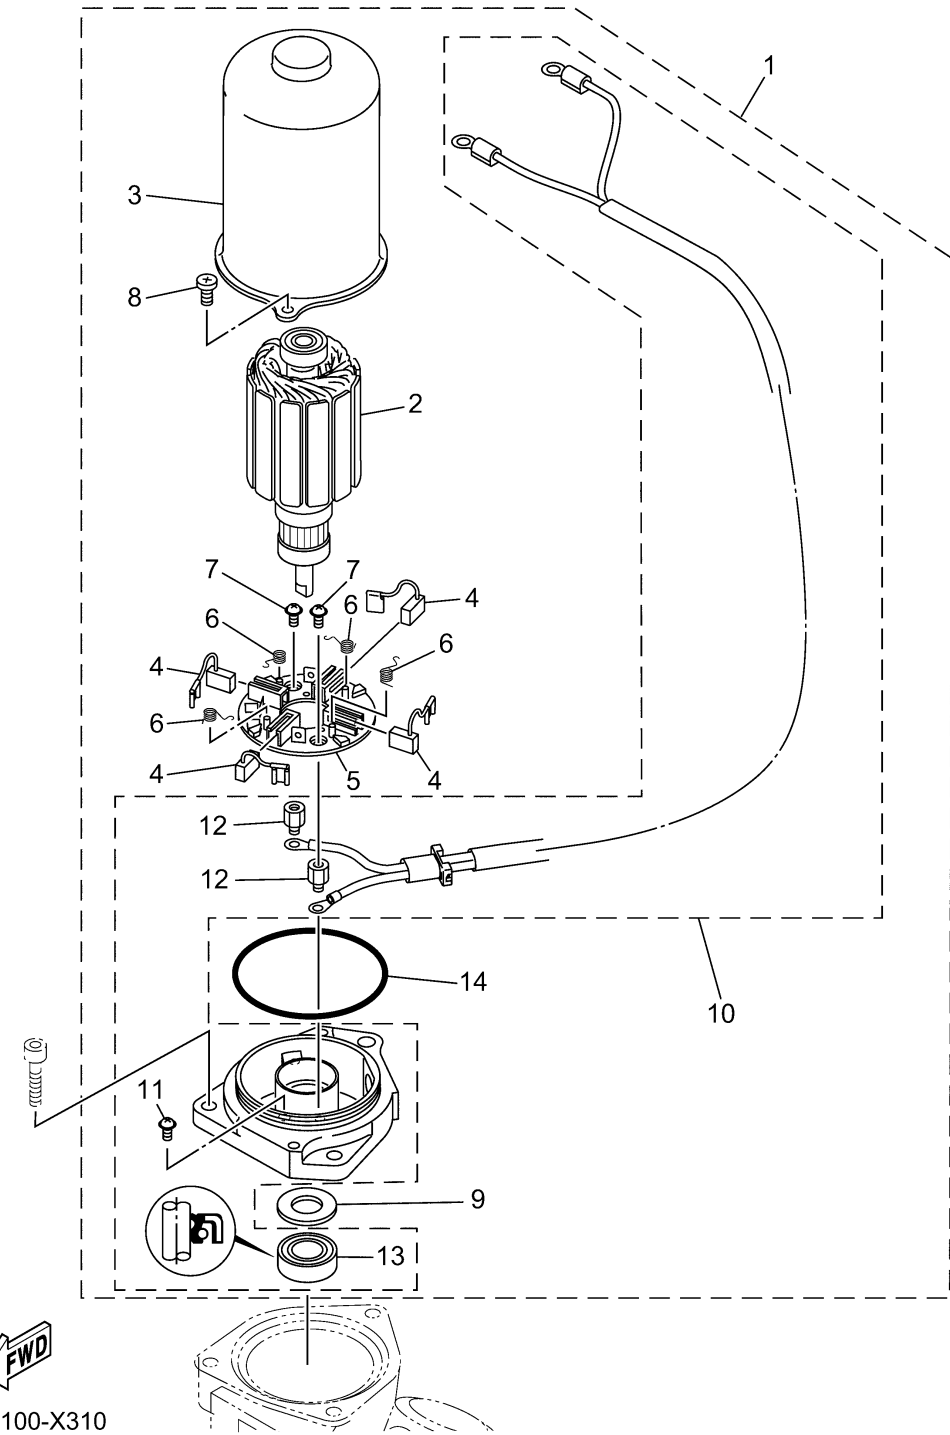

POWER TRIM TILT ASSY 2

Ref No.	Part Number	Description	Qty	Remarks
1	69J-43880-21-00	MOTOR ASSY	1	
2	6ML-43805-00-00	..ARMATURE ASSY	1	
3	6KA-43804-01-00	..STATOR ASSY	1	
4	6KA-43892-00-00	..BRUSH 2	4	
5	6KA-43806-00-00	..BRUSH HOLDER ASSY	1	
6	6KA-4386K-00-00	..SPRING, BRUSH	4	
7	97602-04306-00	..SCREW, PAN HEAD WITH WASHER	2	
8	6KA-43879-00-00	..SCREW, WITH WASHER	2	
9	6KA-4387G-00-00	..WASHER	1	
10	69J-43881-20-00	..FRAME, END	1	
11	97602-04308-00	...SCREW, PAN HEAD WITH WASHER	1	
12	6KA-4388F-00-00	...SPACER	2	
13	6KA-43882-00-00	...OIL SEAL	1	
14	6KA-43862-00-00	..O-RING	1	

6HB8100-X310