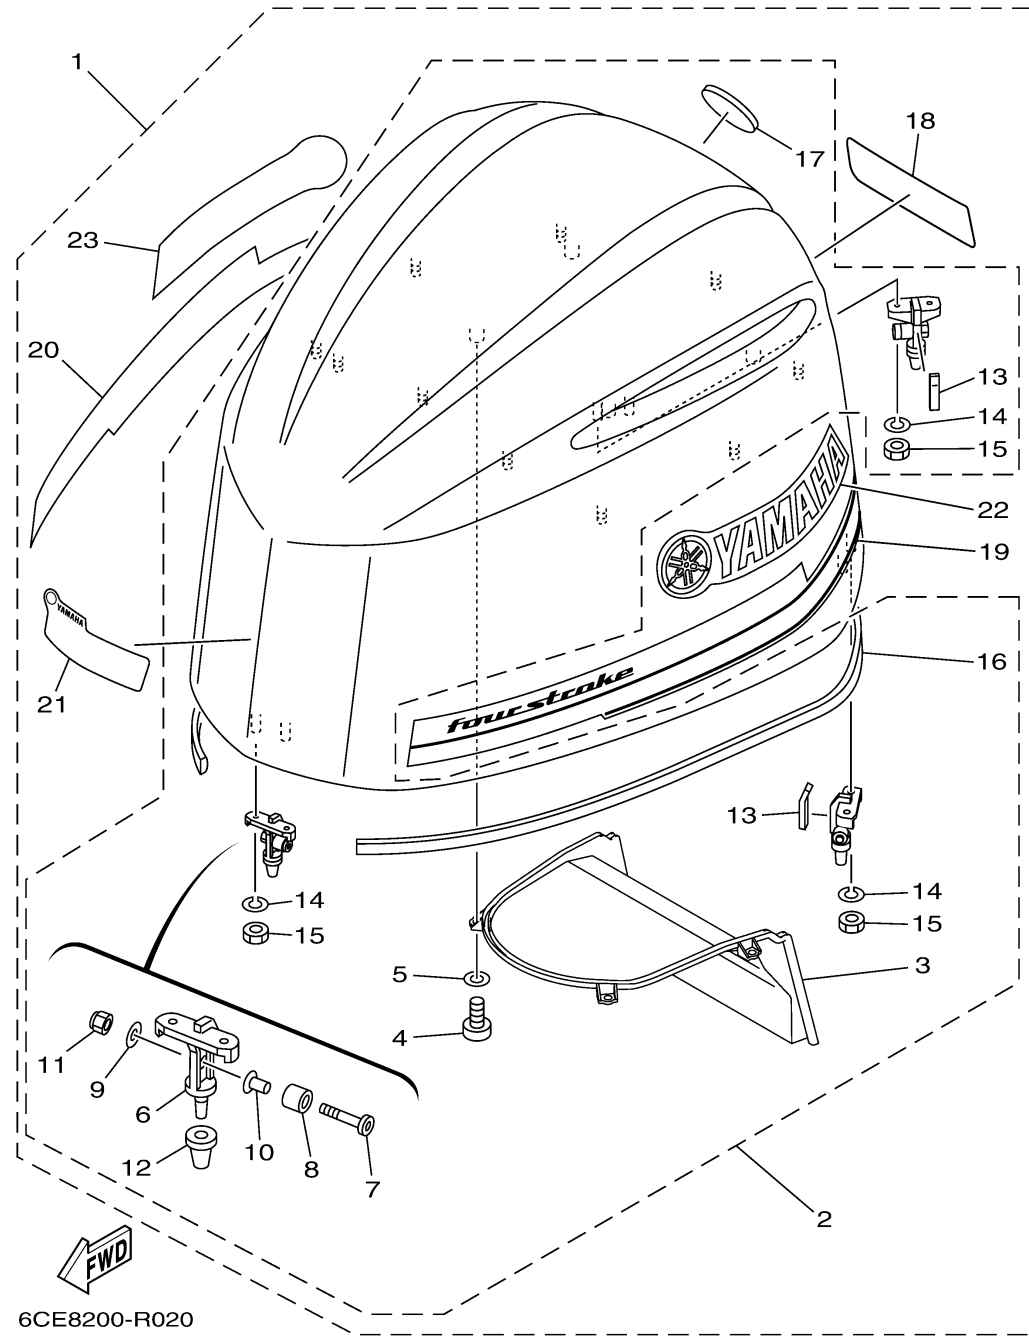

# TOP COWLING

Ref No.	Part Number	Description	Qty	Remarks
1	6CL-42610-03-00	TOP COWLING ASSY	1	
1	6CL-42610-11-CE	TOP COWLING ASSY	0	WHITE
2	6CE-4261A-01-00	..TOP COWLING W/O GRAPHICS	1	
2	6CE-4261A-01-CE	..TOP COWLING W/O GRAPHICS	0	WHITE
3	6CE-42635-00-00	...DUCT, WATER SEPARATOR	1	
4	97780-60516-00	...SCREW, TAPPING	4	
5	92990-06200-00	...WASHER, PLAIN	4	
6	6CB-42647-B0-00	...HOLDER, CLAMP BAND	3	
7	90111-08078-00	...BOLT, HEXAGON SOCKET BUTTON	3	
8	90387-10094-00	...COLLAR	3	
9	92990-08600-00	...WASHER, PLATE	3	
10	90387-08M45-00	...COLLAR	3	
11	95780-08300-00	...NUT, FLANGE	3	
12	6AW-42663-01-00	...DAMPER 2	3	
13	6CB-42134-01-00	...COVER	2	
14	92990-06100-00	...WASHER, SPRING	6	
15	95380-06600-00	.. NUT, HEXAGON	6	
16	6CB-42628-00-00	...SEAL	1	
17	6KN-42697-00-00	...TUNING FORK MARK	1	
18	6CL-42678-10-00	..GRAPHIC, REAR	0	FOR WHITE COWLING

# TOP COWLING

Ref No.	Part Number	Description	Qty	Remarks
18	6CL-42678-02-00	..GRAPHIC, REAR	1	
19	6CE-42675-02-00	..GRAPHIC, SIDE 1	1	
19	6CE-42675-22-00	..GRAPHIC, SIDE 1	0	FOR WHITE COWLING
20	6CE-42676-22-00	..GRAPHIC, SIDE 2	0	FOR WHITE COWLING
20	6CE-42676-02-00	..GRAPHIC, SIDE 2	1	
21	6CL-42677-01-00	..GRAPHIC, FRONT	1	
21	6CL-42677-10-00	..GRAPHIC, FRONT	0	FOR WHITE COWLING
22	6CE-42681-03-00	..MARK, COWLING	1	
22	6CE-42681-22-00	..MARK, COWLING	0	FOR WHITE COWLING
23	6CE-42682-22-00	..MARK, COWLING	0	FOR WHITE COWLING
23	6CE-42682-03-00	..MARK, COWLING	1	