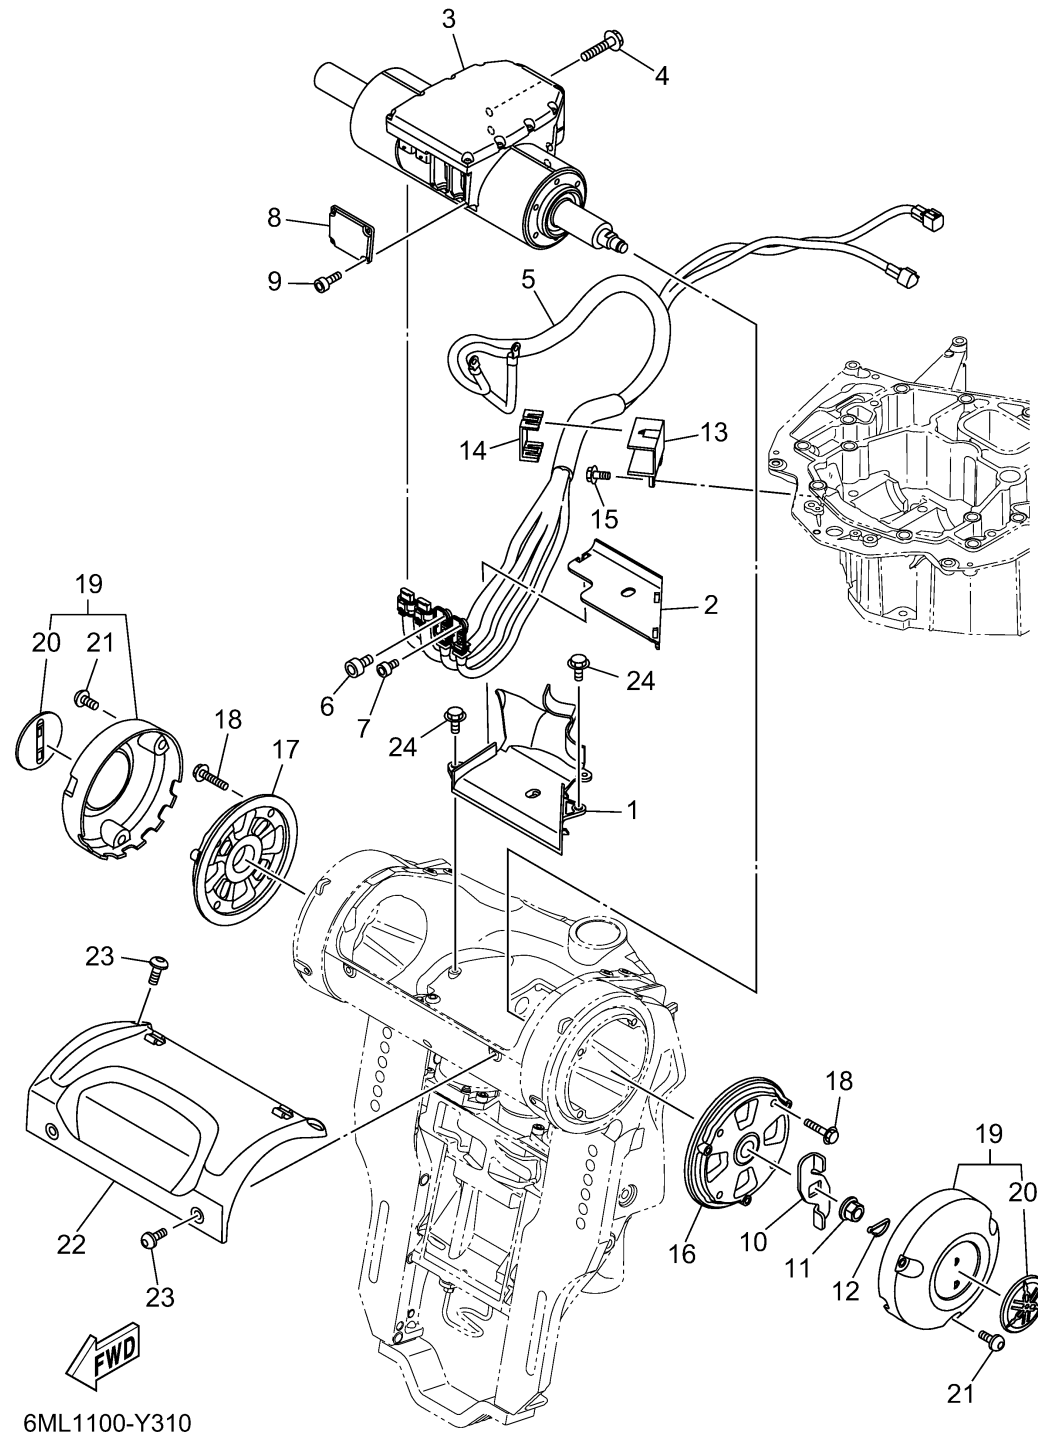

BRACKET 3

6ML1100-Y310

Ref No.	Part Number	Description	Qty	Remarks
1	6KA-87228-00-00	COVER HARNESS	1	
2	6KA-8722G-00-00	COVER HARNESS 2	1	
3	6KA-42401-20-00	POWER STEERING CYLINDER ASSY	1	
4	97580-08535-00	BOLT, WITH WASHER	4	
5	6KA-438A0-01-00	STEERING, WIRE HARNESS ASSY	1	
6	6GR-44331-00-00	BOLT, 1	1	
7	6GR-44332-00-00	BOLT, 2	1	
8	6GR-42134-00-00	COVER	1	
9	91380-04010-00	BOLT	4	
10	6GR-43378-10-00	WASHER	1	
11	90179-14009-00	NUT	1	
12	91490-20025-00	PIN. COTTER	1	
13	6KA-43121-00-00	PROTECTOR	1	
14	6KA-47445-00-00	PROTECTOR	1	
15	95D95-06012-00	BOLT, FLANGE DEEP RECESS	2	
16	6KA-43341-00-00	COVER, SWIVEL SIDE 1	1	
17	6KA-43342-00-00	COVER, SWIVEL SIDE 2	1	
18	90119-08176-00	BOLT, WITH WASHER	8	
19	6GR-W436G-00-8D	SBW SIDE COVER ASSY	2	GRAY
19	6GR-W436G-00-CE	SBW SIDE COVER ASSY	0	WHITE

CONTINUED ON NEXT FRAME >

BRACKET 3

Ref No.	Part Number	Description	Qty	Remarks
19	6GR-W436G-00-CJ	SBW SIDE COVER ASSY	0	WARM WHITE
20	6DA-42697-00-00	. .TUNING FORK MARK	1	
21	90111-06144-00	BOLT, HEXAGON SOCKET BUTTON	6	
22	6KA-43318-00-8D	COVER	1	GRAY
22	6KA-43318-00-CE	COVER	0	WHITE
22	6KA-43318-00-CJ	COVER	0	WARM WHITE
23	90111-06144-00	BOLT, HEXAGON SOCKET BUTTON	4	
24	95D95-06012-00	BOLT, FLANGE DEEP RECESS	2	