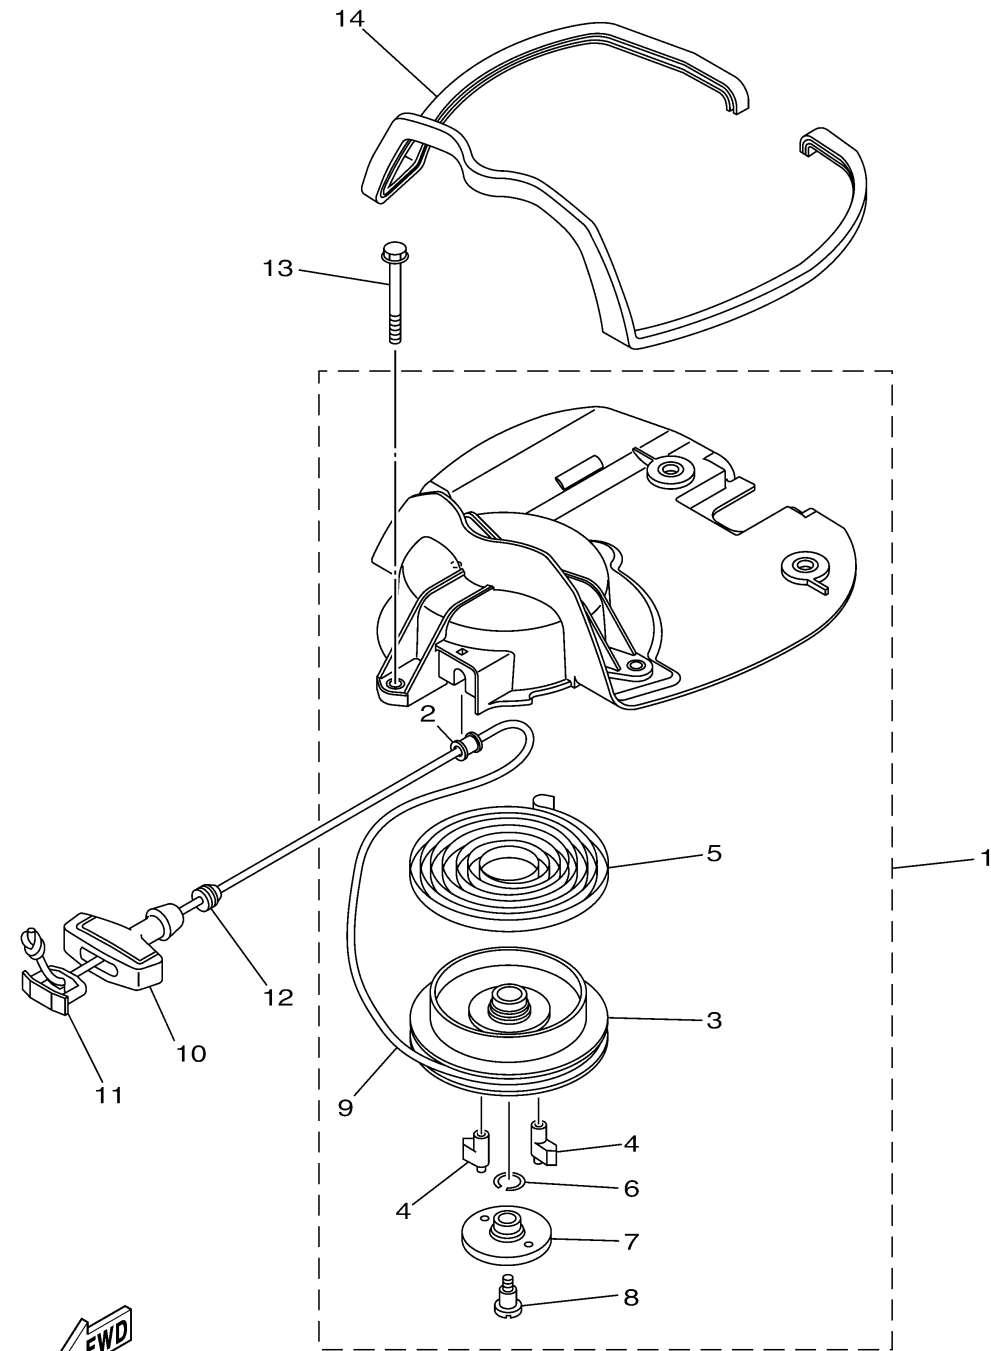

STARTER

Ref No.	Part Number	Description	Qty	Remarks
1	6EG-15710-00-00	STARTER ASSY	1	
2	63V-15764-00-00	..COLLAR 1	1	
3	69M-E5714-00-00	..DRUM, SHEAVE	1	
4	69M-15741-00-00	..PAWL, DRIVE	2	
5	67D-15713-00-00	..SPRING, STARTER	1	
6	6BX-15705-00-00	..SPRING, DRIVE PAWL	1	
7	69M-15735-00-00	..GUIDE, CAM	1	
8	69M-15793-00-00	..SCREW	1	
9	6EG-E5751-00-00	..WIRE, STARTER (L:1500MM)	1	
10	6G1-15755-00-00	HANDLE, STARTER	1	
11	6G1-15779-00-00	COVER	1	
12	6EG-15789-00-00	DAMPER	1	
13	97E95-06560-00	BOLT, HEXAGON W/W DEEP RECESS	3	
14	6EG-24182-00-00	DAMPER, LOCATING 2	1	

6EG1100-P100