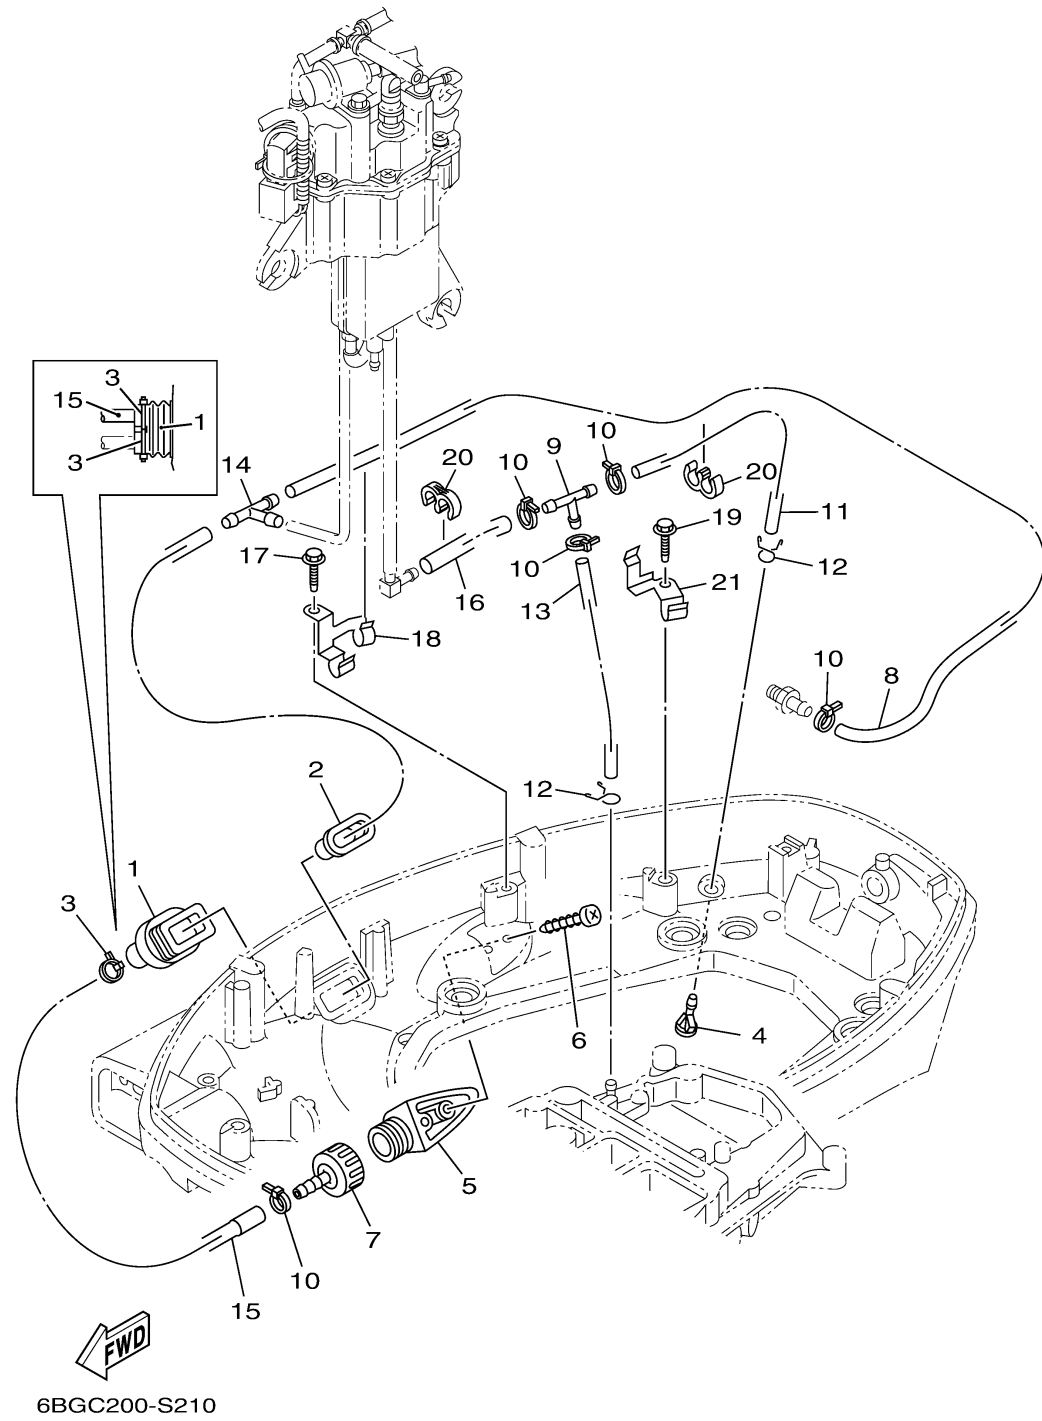

## BOTTOM COWLING 2

Ref No.	Part Number	Description	Qty	Remarks
1	6H1-42726-22-00	GROMMET	1	
2	6BG-42384-00-00	SEAL, CAP	1	
3	90465-11M10-00	CLAMP	2	
4	6BG-44391-00-00	NIPPLE, HOSE	1	
5	6AW-12572-00-00	ADAPTER	1	
6	97780-60520-00	SCREW, TAPPING	2	
7	6R3-12580-00-00	JOINT ASSY	1	
8	6BG-42541-00-00	PIPE 1	1	
9	688-24378-00-00	PIPE, JOINT 3	1	
10	90465-11M10-00	CLAMP	5	
11	6BG-42542-00-00	PIPE	1	
12	90467-08M18-00	CLIP	2	
13	6BG-24314-00-00	PIPE 4	1	
14	688-24378-00-00	PIPE, JOINT 3	1	
15	6BG-12481-00-00	PIPE 1	1	
16	90445-09091-00	HOSE (L135)	1	
17	90109-06M86-00	BOLT	1	
18	6BG-24135-01-00	CLAMP 1	1	
19	90109-06M86-00	BOLT	1	
20	90464-09M21-00	CLAMP	2	

CONTINUED ON NEXT FRAME >

# BOTTOM COWLING 2

Ref No.	Part Number	Description	Qty	Remarks
21	6BG-24136-01-00	CLAMP 2	1	