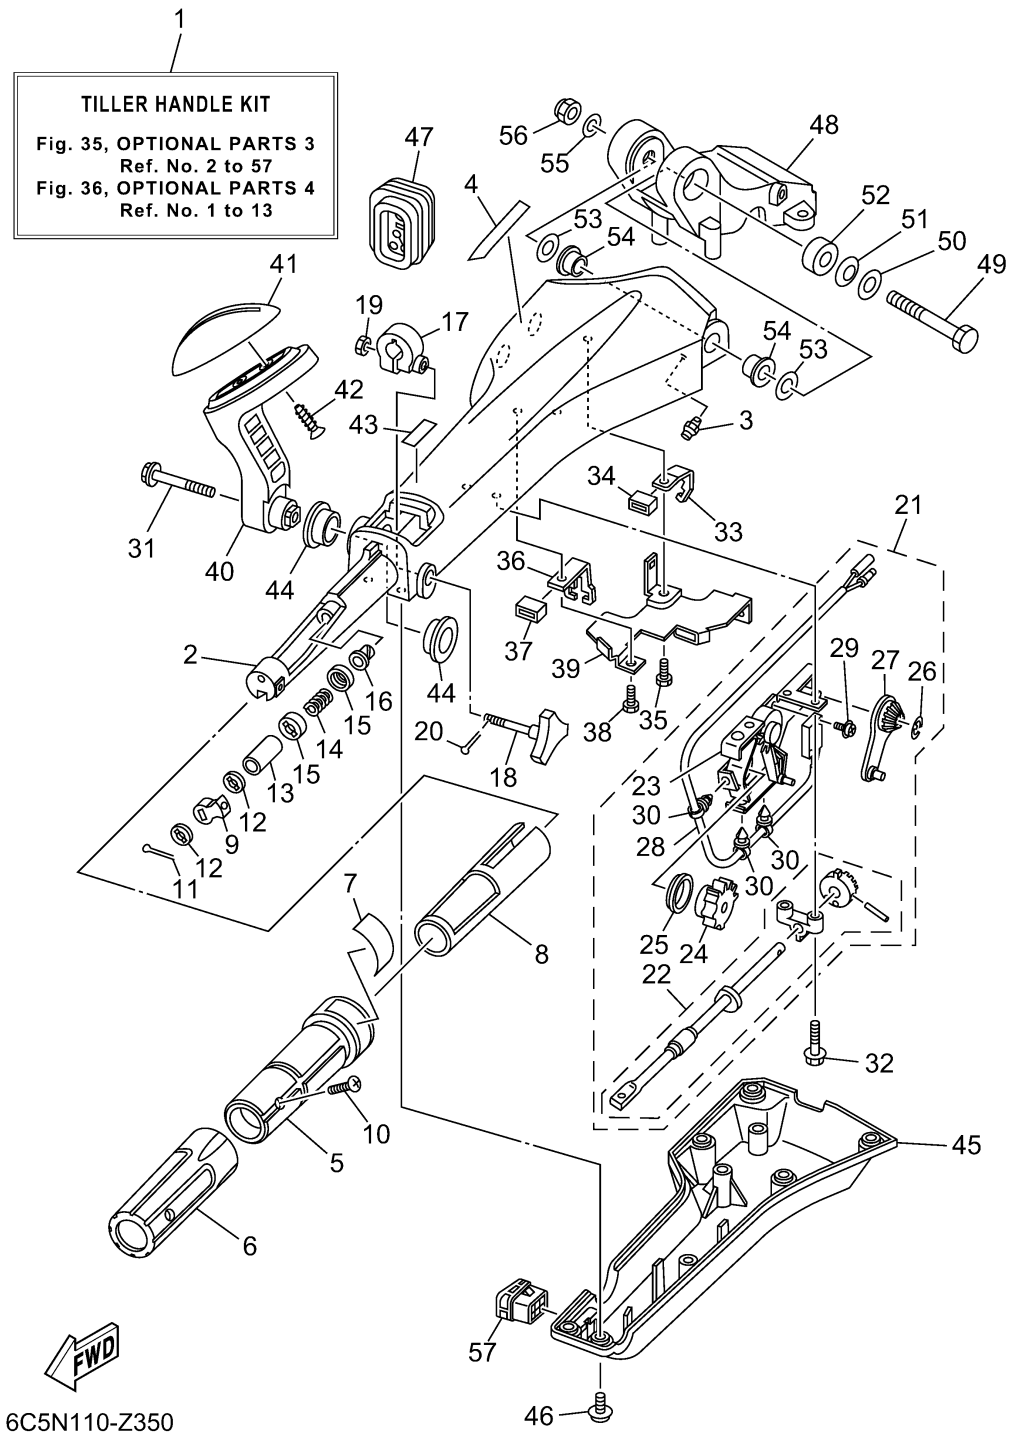

OPTIONAL PARTS 3

Ref No.	Part Number	Description	Qty	Remarks
40	6X4-44159-A0-CH	HANDLE, GEAR SHIFT	0	
41	6X4-44173-00-00	LEVER, SHIFT CONTROL	0	
42	97780-60920-00	SCREW, TAPPING	0	
43	6X3-44191-10-00	INDICATOR, SHIFT	0	
44	90386-26MA3-00	BUSH	0	
45	6X4-42131-01-00	COVER, HANDLE STEERING	0	
46	97985-06216-00	SCREW, WITH WASHER	0	
47	6X4-42725-01-00	GROMMET	0	
48	63D-42121-22-CH	BRACKET	0	
49	90101-12014-00	BOLT	0	
50	92990-12200-00	WASHER, PLAIN	0	
51	90206-12M22-00	WASHER, WAVE	0	
52	90387-12M02-00	COLLAR	0	
53	90201-12035-00	WASHER, PLATE	0	
54	90386-12003-00	BUSH	0	
55	92990-12600-00	WASHER, PLATE	0	
56	90185-12M12-00	NUT, SELF-LOCKING	0	
57	6X4-42728-10-00	CAP	0