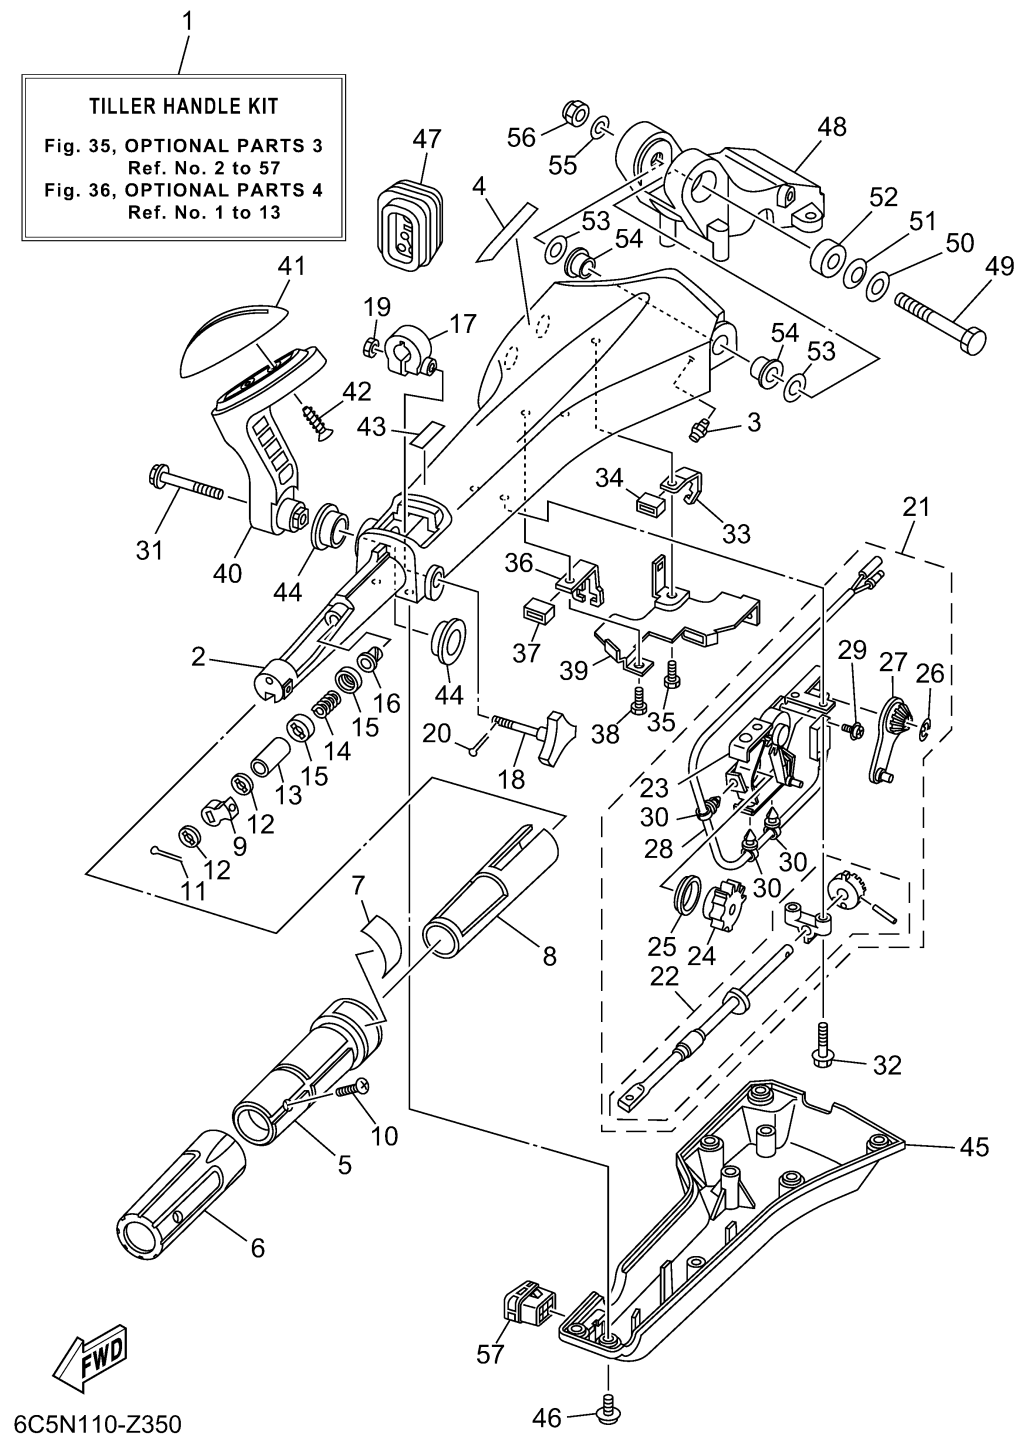

OPTIONAL PARTS 3

Ref No.	Part Number	Description	Qty	Remarks
1	6X4-42103-B0-CH	TILLER HANDLE KIT	0	BROWN
1	6X4-42103-5C-00	TILLER HANDLE KIT	1	GRAY
2	6X4-42111-02-CH	HANDLE, STEERING	0	
3	93700-06002-00	NIPPLE, GREASE	0	
4	6X4-48215-20-00	GRAPHIC	0	
5	6X4-42119-01-00	GRIP, STEERING HANDLE	0	
6	6X4-42177-01-00	RUBBER, HANDLE	0	
7	6X4-42137-10-00	INDICATOR, THROTTLE	0	
8	6X4-41291-00-00	BUSHING	0	
9	6X4-44139-01-00	COLLAR	0	
10	90152-05007-00	SCREW, COUNTERSUNK	0	
11	91490-20010-00	PIN, COTTER	0	
12	6X4-44177-00-00	WASHER	0	
13	6X4-42128-00-00	COLLAR, DISTANCE 1	0	
14	90501-23215-00	SPRING, COMPRESSION	0	
15	6X4-44188-00-00	WASHER	0	
16	90386-08032-00	BUSH	0	
17	63D-42126-00-00	FRICITION, STEERING HANDLE GRIP	0	
18	6X4-48154-00-00	KNOB, THROTTLE	0	
19	95380-06600-00	NUT, HEXAGON	0	

CONTINUED ON NEXT FRAME >

OPTIONAL PARTS 3

Ref No.	Part Number	Description	Qty	Remarks
20	91490-20010-00	PIN. COTTER	0	
21	6X4-44100-01-00	SHIFT LINK ASSY	0	
22	6X4-42115-00-00	.SHAFT, STEERING HANDLE	0	
23	6X4-44102-00-00	.SHIFT ASSIST ASSY.	0	
24	6X4-47731-01-00	.GEAR, DRIVE	0	
25	6X4-44132-00-00	.BUSHING	0	
26	6X4-14137-00-00	.CLIP	0	
27	6X4-48261-00-00	.ARM, THROTTLE	0	
28	6X4-82540-00-00	.NEUTRAL SWITCH ASSY	0	
29	703-48129-00-00	.SCREW 3	0	
30	6X4-42821-00-00	.BAND, CLAMP	0	
31	97E95-08540-00	BOLT, HEXAGON W/W DEEP RECESS	0	
32	97E95-06530-00	BOLT, HEXAGON W/W DEEP RECESS	0	
33	6X4-48538-00-00	CLAMP, CABLE 1	0	
34	6X4-26367-01-00	PROTECTOR	0	
35	97D95-06014-00	.BOLT, HEXAGON DEEP RECESS	0	
36	6X4-48538-10-00	CLAMP, CABLE 1	0	
37	6X4-26367-01-00	PROTECTOR	0	
38	97D95-06014-00	.BOLT, HEXAGON DEEP RECESS	0	
39	6X4-42159-00-00	STAY	0	