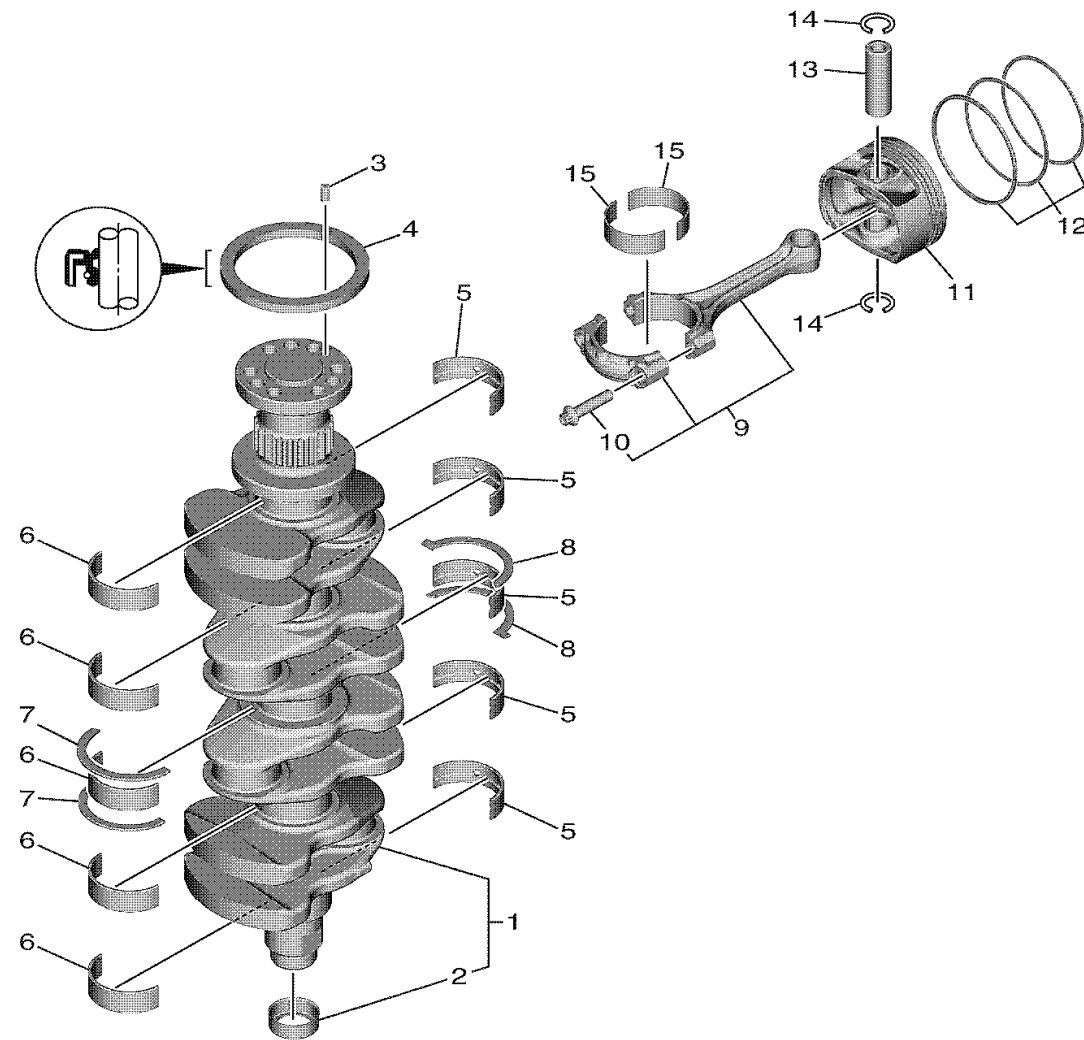

CRANKSHAFT PISTON

6FP1200DR040

Ref No.	Part Number	Description	Qty	Remarks
1	6EK-11410-01-00	CRANKSHAFT	1	
2	6CB-11478-00-00	. .COLLAR	1	
3	93606-12019-00	.PIN, DOWEL	1	
4	93102-85008-00	.OIL SEAL	1	
5	6EK-11416-00-00	PLANE BEARING, CRANKSHAFT 1	5	UR YELLOW
5	6EK-11416-10-00	PLANE BEARING, CRANKSHAFT 1	5	UR GREEN
5	6EK-11416-20-00	PLANE BEARING, CRANKSHAFT 1	5	UR BLUE
5	6EK-11416-30-00	PLANE BEARING, CRANKSHAFT 1	5	UR RED
5	6EK-11416-40-00	PLANE BEARING, CRANKSHAFT 1	5	UR BLACK
6	6EK-11417-00-00	PLANE BEARING, CRANKSHAFT 2	5	UR YELLOW
6	6EK-11417-10-00	PLANE BEARING, CRANKSHAFT 2	5	UR GREEN
6	6EK-11417-20-00	PLANE BEARING, CRANKSHAFT 2	5	UR BLUE
6	6EK-11417-30-00	PLANE BEARING, CRANKSHAFT 2	5	UR RED
6	6EK-11417-40-00	PLANE BEARING, CRANKSHAFT 2	5	UR BLACK
7	6EK-11426-01-00	BEARING, THRUST 1	2	
8	6EK-11427-00-00	BEARING, THRUST 2	2	
9	6EK-W1165-00-00	CONNECTING ROD ASSY	4	
10	K1C-A3275-00-00	. .BOLT, CONNECTING ROD	2	
11	6FP-11631-01-00	PISTON (STD)	4	
11	6FP-11635-01-00	PISTON (0.25MM O/S)	4	AP

CONTINUED ON NEXT FRAME >

CRANKSHAFT PISTON

Ref No.	Part Number	Description	Qty	Remarks
12	6EK-11603-01-00	PISTON RING SET (STD)	4	
12	6EK-11604-01-00	PISTON RING SET (0.25MM O/S)	4	AP
13	6EK-11633-00-00	PIN, PISTON	4	
14	93450-19052-00	CIRCLIP	8	
15	6EK-11656-00-00	PLANE BEARING, CONNECTING ROD	8	UR YELLOW
15	6EK-11656-10-00	PLANE BEARING, CONNECTING ROD	8	UR GREEN
15	6EK-11656-20-00	PLANE BEARING, CONNECTING ROD	8	UR BLUE
15	6EK-11656-30-00	PLANE BEARING, CONNECTING ROD	8	UR RED
15	6EK-11656-40-00	PLANE BEARING, CONNECTING ROD	8	UR BLACK

 6FP1200DR040