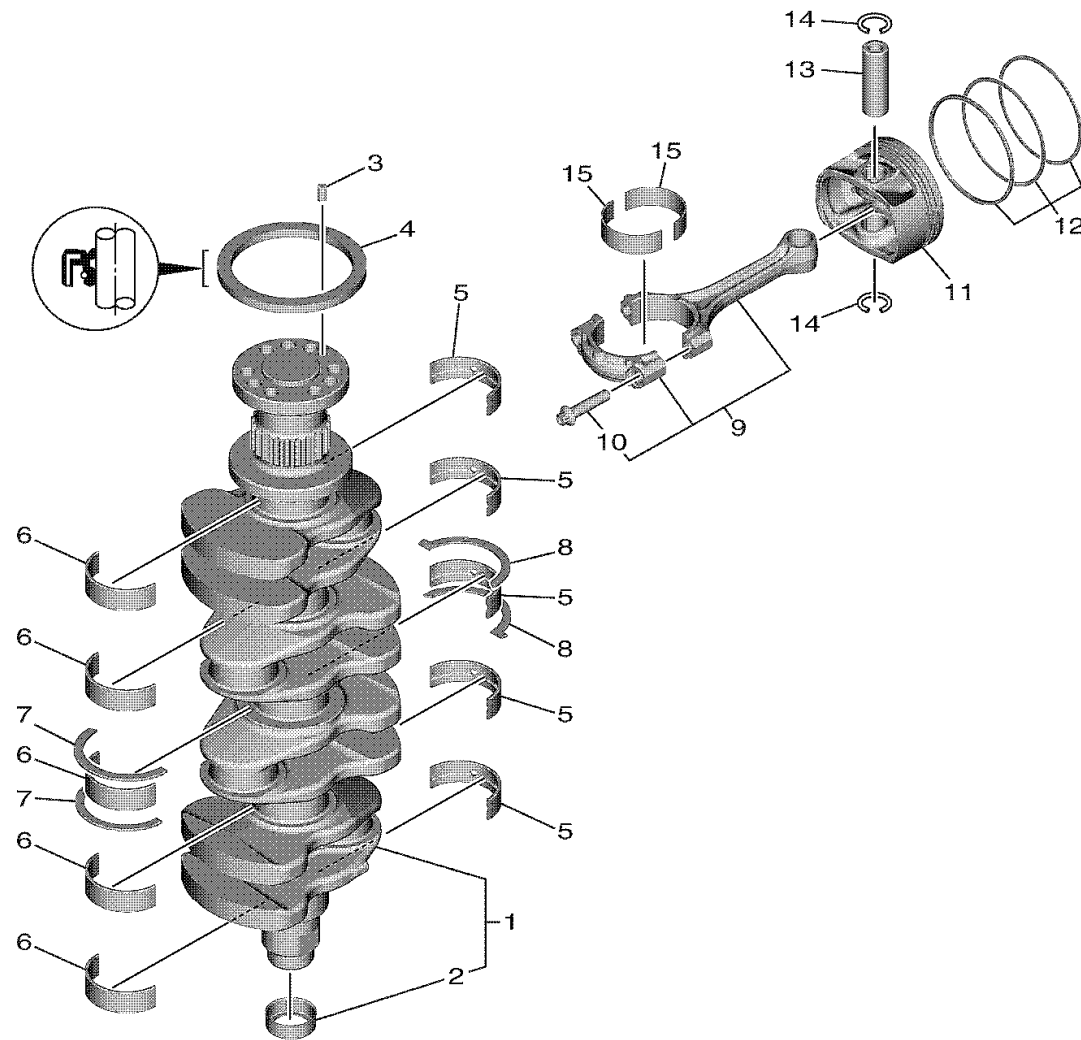

CRANKSHAFT PISTON

6FP1200DR040

Ref No.	Part Number	Description	Qty	Remarks
1	6EK-11410-01-00	CRANKSHAFT	1	
2	6CB-11478-00-00	. .COLLAR	1	
3	93606-12019-00	.PIN, DOWEL	1	
4	93102-85008-00	.OIL SEAL	1	
5	6EK-11416-00-00	PLANE BEARING, CRANKSHAFT 1	5	UR YELLOW
5	6EK-11416-10-00	PLANE BEARING, CRANKSHAFT 1	5	UR GREEN
5	6EK-11416-20-00	PLANE BEARING, CRANKSHAFT 1	5	UR BLUE
5	6EK-11416-30-00	PLANE BEARING, CRANKSHAFT 1	5	UR RED
5	6EK-11416-40-00	PLANE BEARING, CRANKSHAFT 1	5	UR BLACK
6	6EK-11417-00-00	PLANE BEARING, CRANKSHAFT 2	5	UR YELLOW
6	6EK-11417-10-00	PLANE BEARING, CRANKSHAFT 2	5	UR GREEN
6	6EK-11417-20-00	PLANE BEARING, CRANKSHAFT 2	5	UR BLUE
6	6EK-11417-30-00	PLANE BEARING, CRANKSHAFT 2	5	UR RED
6	6EK-11417-40-00	PLANE BEARING, CRANKSHAFT 2	5	UR BLACK
7	6EK-11426-01-00	BEARING, THRUST 1	2	
8	6EK-11427-00-00	BEARING, THRUST 2	2	
9	6EK-W1165-00-00	CONNECTING ROD ASSY	4	
10	K1C-A3275-00-00	. .BOLT, CONNECTING ROD	2	
11	6FP-11631-01-00	PISTON (STD)	4	
11	6FP-11635-01-00	PISTON (0.25MM O/S)	4	AP

CONTINUED ON NEXT FRAME >

CRANKSHAFT PISTON

Ref No.	Part Number	Description	Qty	Remarks
12	6EK-11603-01-00	PISTON RING SET (STD)	4	
12	6EK-11604-01-00	PISTON RING SET (0.25MM O/S)	4	AP
13	6EK-11633-00-00	PIN, PISTON	4	
14	93450-19052-00	CIRCLIP	8	
15	6EK-11656-00-00	PLANE BEARING, CONNECTING ROD	8	UR YELLOW
15	6EK-11656-10-00	PLANE BEARING, CONNECTING ROD	8	UR GREEN
15	6EK-11656-20-00	PLANE BEARING, CONNECTING ROD	8	UR BLUE
15	6EK-11656-30-00	PLANE BEARING, CONNECTING ROD	8	UR RED
15	6EK-11656-40-00	PLANE BEARING, CONNECTING ROD	8	UR BLACK

 6FP1200DR040