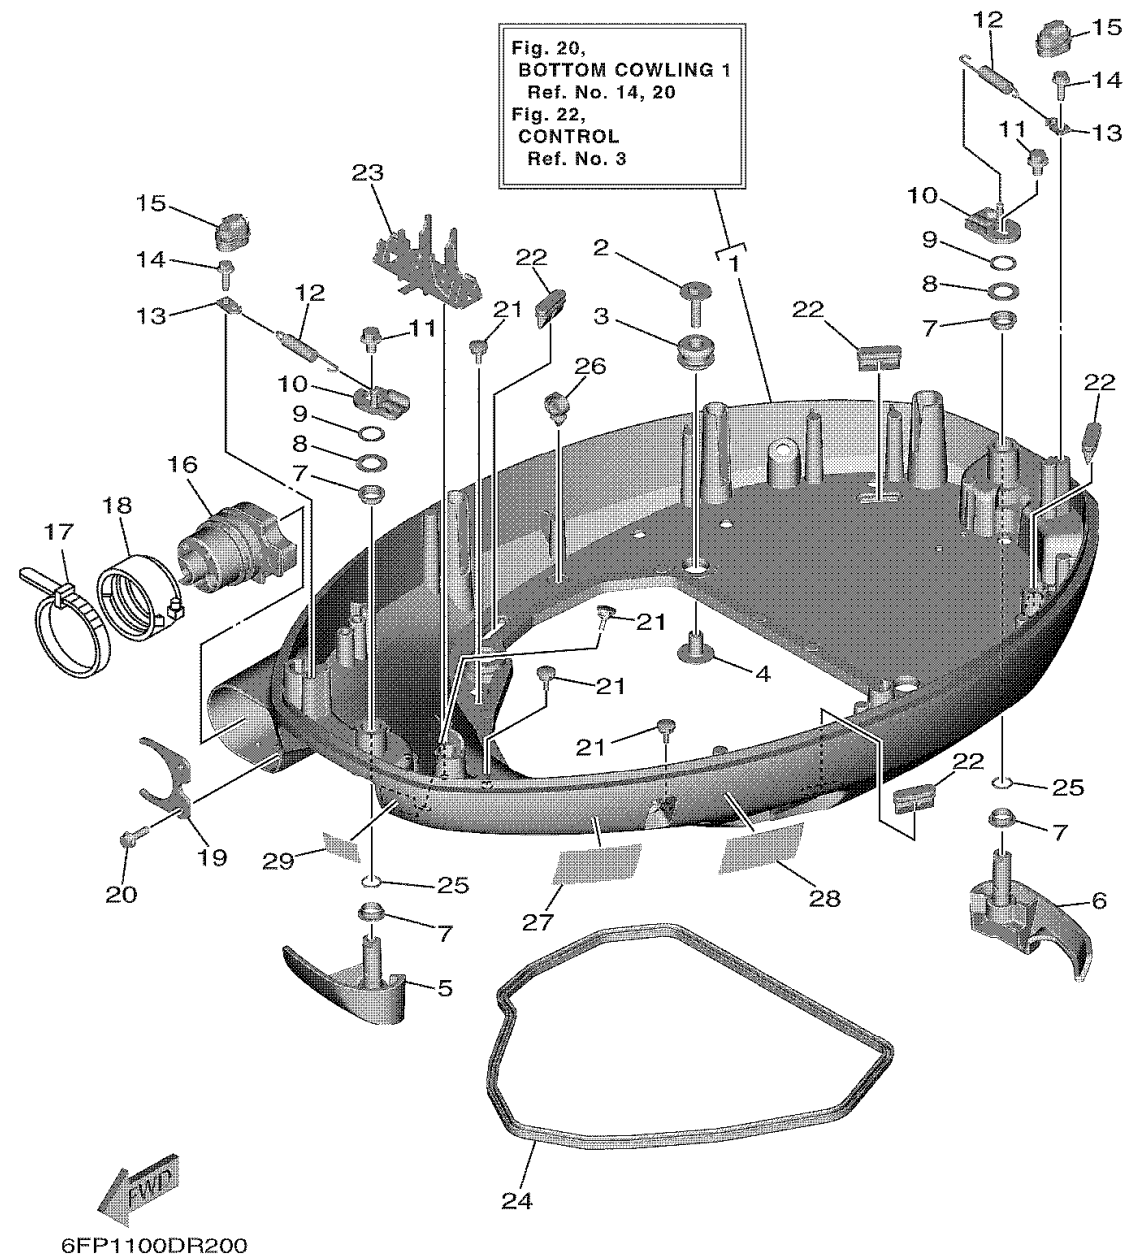

# BOTTOM COWLING 1

Ref No.	Part Number	Description	Qty	Remarks
1	6FP-42710-01-8D	BOTTOM COWLING ASSY	1	GRAY
1	6FP-42710-01-CE	BOTTOM COWLING ASSY	0	WHITE
2	90119-08187-00	BOLT, WITH WASHER	4	
3	90480-22M15-00	GROMMET	4	
4	90387-08M37-00	COLLAR	4	
5	6FP-42815-00-8D	LEVER, CLAMP 1	1	GRAY
5	6FP-42815-00-CE	LEVER, CLAMP 1	0	WHITE
6	6FP-42816-00-CE	LEVER, CLAMP 2	0	WHITE
6	6FP-42816-00-8D	LEVER, CLAMP 2	1	GRAY
7	90386-15M73-00	BUSH	4	
8	90201-156J2-00	WASHER, PLATE	2	
9	90206-15M18-00	WASHER, WAVE	2	
10	6CB-42818-00-00	LEVER, CLAMP 4	2	
11	95D95-08012-00	BOLT, FLANGE DEEP RECESS	2	
12	90506-22001-00	SPRING, TENSION	2	
13	66T-43144-00-00	HOOK, SPRING	2	
14	90109-06M86-00	BOLT	2	
15	6EK-42728-01-00	CAP	2	
16	6EK-42725-10-00	GROMMET	1	
17	90464-20258-00	CLAMP	1	AP

# BOTTOM COWLING 1

Ref No.	Part Number	Description	Qty	Remarks
18	68F-42753-00-00	FASTNER	1	AP
19	6CB-42761-00-00	STOPPER	1	
20	90109-06316-00	BOLT	2	
21	6H4-42748-01-00	GROMMET	4	
22	67F-42717-00-00	RUBBER, SEAL 2	4	
23	68V-82594-00-00	CLAMP	1	
24	6EK-42716-01-00	RUBBER SEAL 1	1	
25	93210-13M63-00	.O-RING	2	
26	90464-13249-00	CLAMP	1	
27	6EE-42794-41-00	LABEL, WARNING (GENERAL)	1	
28	6EE-42794-51-00	LABEL, WARNING (GENERAL)	1	
29	6AH-81996-01-00	MARK	1	