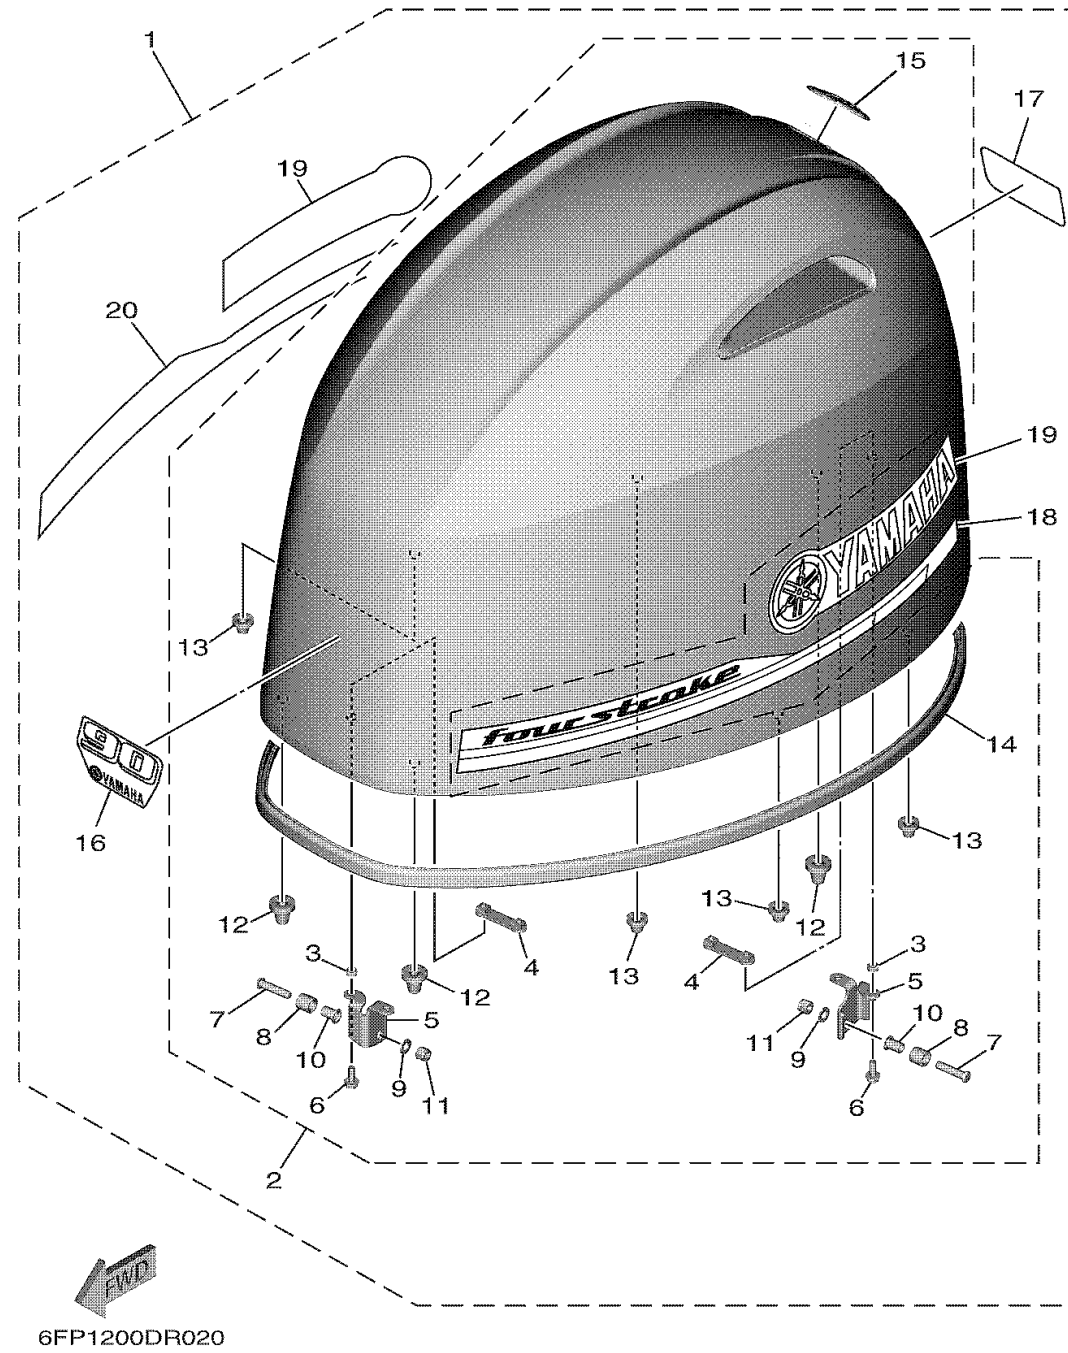

TOP COWLING

Ref No.	Part Number	Description	Qty	Remarks
1	6FP-42610-03-00	TOP COWLING ASSY	1	
1	6FP-42610-21-CE	TOP COWLING ASSY	0	WHITE
1	6FP-42610-13-00	TOP COWLING ASSY	0	FOR JET-DRIVE
2	6FP-4261A-03-00	..TOP COWLING W/O GRAPHICS	1	
2	6FP-4261A-03-CE	..TOP COWLING W/O GRAPHICS	0	WHITE
3	90387-07046-00	...COLLAR	4	
4	6EK-42646-00-00	...PLATE, CLAMP	2	
5	6FP-42647-00-00	...HOLDER, CLAMP BAND	2	
6	90105-06039-00	...BOLT, FLANGE	4	
7	90111-08078-00	...BOLT, HEXAGON SOCKET BUTTON	2	
8	90387-10094-00	...COLLAR	2	
9	92990-08600-00	...WASHER, PLATE	2	
10	90387-08M45-00	...COLLAR	2	
11	95780-08300-00	...NUT, FLANGE	2	
12	68F-42663-01-00	...DAMPER 2	3	
13	663-42662-01-00	...DAMPER	4	
14	6FP-42615-02-00	...SEAL	1	
15	6DA-42697-00-00	.. TUNING FORK MARK	1	
16	6D8-42677-20-00	..GRAPHIC, FRONT	1	
16	6D8-42677-30-00	..GRAPHIC, FRONT	0	FOR JET-DRIVE

CONTINUED ON NEXT FRAME >

TOP COWLING

Ref No.	Part Number	Description	Qty	Remarks
16	6FP-42677-00-00	..GRAPHIC, FRONT	0	FOR WHITE COWLING
17	6FP-42678-00-00	..GRAPHIC, REAR	0	FOR WHITE COWLING
17	6D8-42678-40-00	..GRAPHIC, REAR	0	FOR JET-DRIVE
17	6D8-42678-31-00	..GRAPHIC, REAR	1	
18	6EK-42675-00-00	..GRAPHIC, SIDE 1	1	
18	6EK-42675-10-00	..GRAPHIC, SIDE 1	0	FOR WHITE COWLING
19	6EK-42681-00-00	..MARK, COWLING	0	FOR WHITE COWLING
19	6D6-42681-00-00	..MARK, COWLING	2	
20	6EK-42676-10-00	..GRAPHIC, SIDE 2	0	FOR WHITE COWLING
20	6EK-42676-00-00	..GRAPHIC, SIDE 2	1	