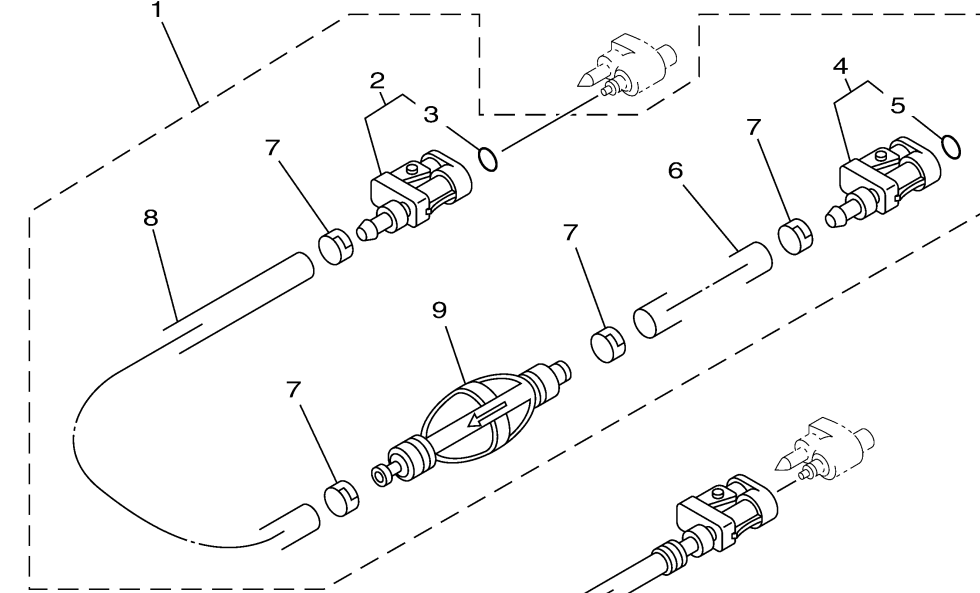

FUEL PIPE

FUEL PIPE

Ref No.	Part Number	Description	Qty	Remarks
1	6Y1-24306-56-00	FUEL PIPE COMP. 1	1	UR
1	61J-24306-05-00	FUEL PIPE COMP. 1	1	UR
2	6G1-24305-05-00	..FUEL PIPE JOINT COMP. 2	1	
3	93210-08287-00	...O-RING	1	
4	6Y1-24305-06-00	..FUEL PIPE JOINT COMP. 2	1	
5	93210-08287-00	...O-RING	1	
6	90445-11M58-00	..HOSE (L2050)	1	
7	650-24351-51-00	..BAND 1	4	
8	90445-11M57-00	..HOSE (L850)	1	
9	6Y1-24360-52-00	..PRIMER PUMP ASSY	1	FOR 6Y1-24306-56
9	61J-24360-00-00	..PRIMER PUMP ASSY	1	FOR 61J-24306-05
10	6YK-24306-64-00	FUEL PIPE COMP. 1	1	
11	6Y2-24307-52-00	FUEL PIPE COMP. 2	1	
12	90445-13M25-00	..HOSE (L2050)	1	
13	6E5-24351-51-00	..BAND 1	1	
14	90480-06M19-00	..GROMMET	1	
15	6Y2-24360-60-00	..PRIMER PUMP ASSY	1	
16	6YL-24360-51-00	PRIMER PUMP ASSY	1	UR
16	6YK-24360-73-00	PRIMER PUMP ASSY	1	UR