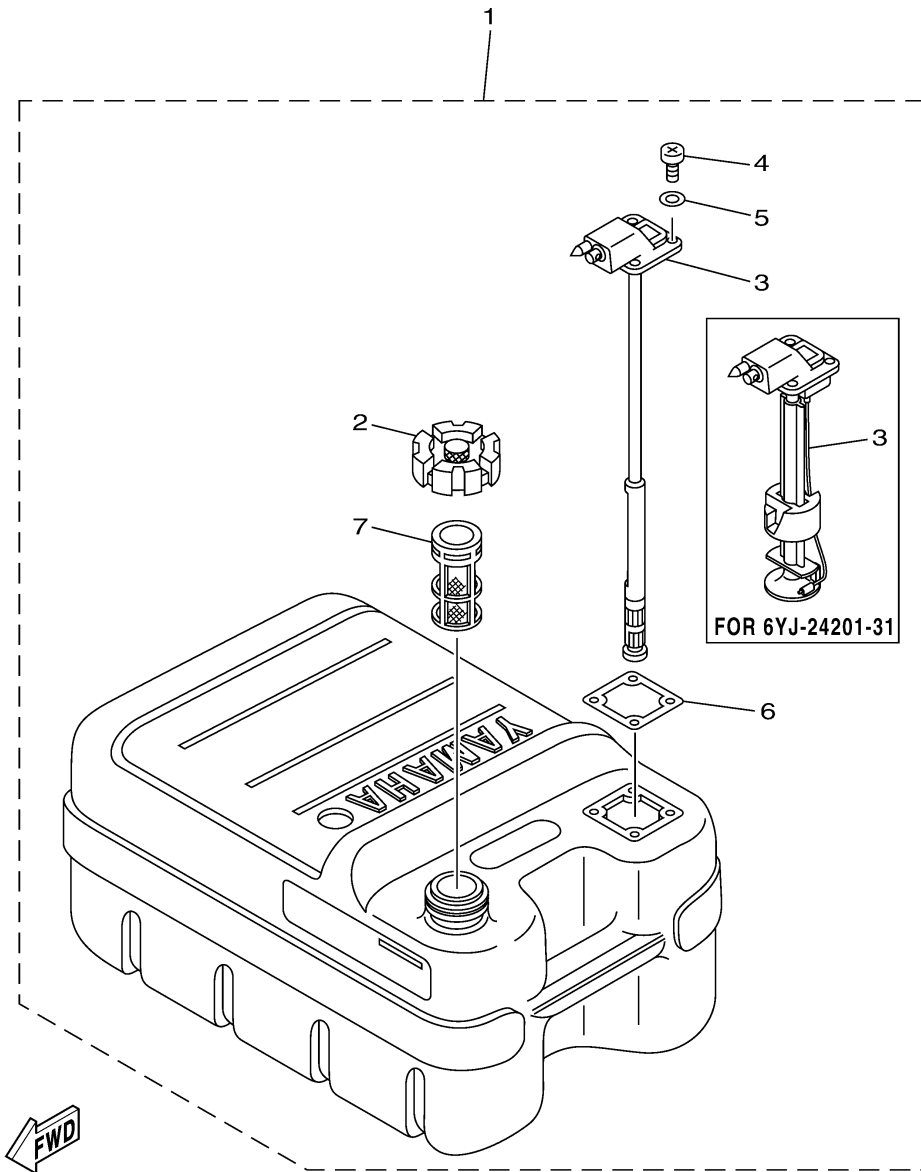

### FUEL TANK (24L)

Part No.	Capacity L (US gal)	Material
6YJ-24201-21	24 (6.3)	Plastic
6YJ-24201-31	24 (6.3)	Plastic

## FUEL TANK 2

Ref No.	Part Number	Description	Qty	Remarks
1	6YJ-24201-31-00	FUEL TANK ASSY (24L)	1	UR
1	6YJ-24201-21-00	FUEL TANK ASSY (24L)	1	UR
2	6YJ-24610-01-00	..CAP ASSY	1	
3	6YJ-24260-11-00	..FUEL METER ASSY	1	FOR 6YJ-24201-21
3	6Y1-24260-30-00	..FUEL METER ASSY	1	FOR 6YJ-24201-31 WITH INDICATO
4	90157-05M19-00	..SCREW, PAN HEAD	4	
5	6Y1-24329-00-00	..SEAL	4	
6	6Y1-24268-01-00	..GASKET, FUEL METER	1	
7	6YJ-24167-00-00	..STRAINER	1	