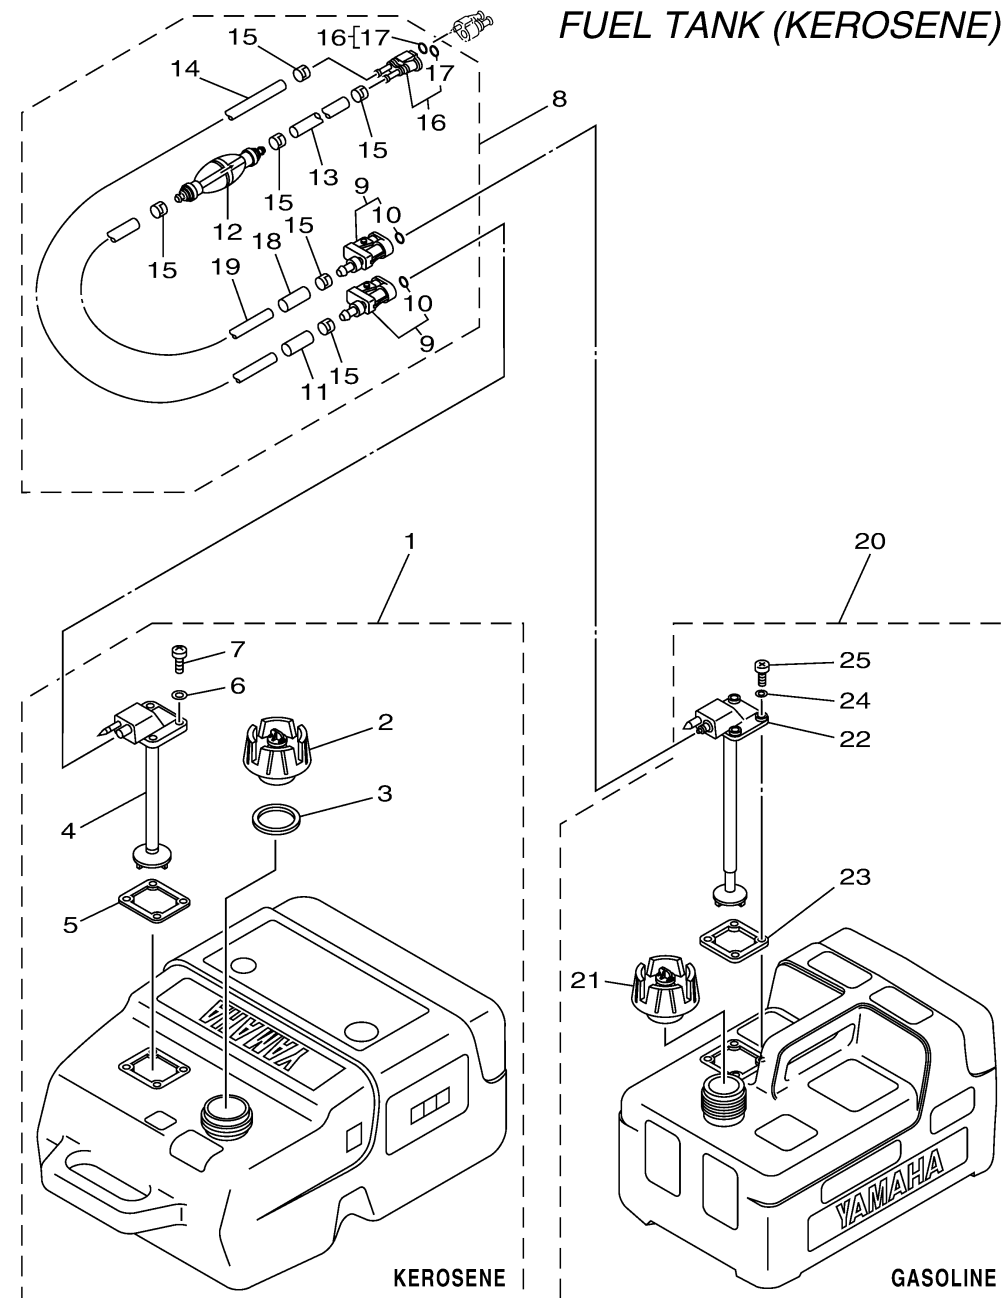

# FUEL TANK 3

601F10F-T040

Ref No.	Part Number	Description	Qty	Remarks
1	6YK-24201-22-00	FUEL TANK ASSY (25L,KEROSENE)	1	KEROSENE
2	6YK-24610-10-00	..CAP ASSY	1	WITHOUT INDICATOR
3	6YL-24641-00-00	..GASKET, CAP 1	1	
4	6YK-24260-10-00	..FUEL METER ASSY	1	
5	6YL-24268-01-00	..GASKET, FUEL METER	1	
6	6YL-24329-00-00	..SEAL	4	
7	90157-05M16-00	..SCREW, PAN HEAD	4	
8	6YK-24306-05-00	FUEL PIPE COMP. 1	1	
9	6Y1-24305-06-00	..FUEL PIPE JOINT COMP. 2	2	
10	93210-08287-00	...O-RING	1	
11	6Y1-24397-10-00	..COLLAR (KEROSENE)	1	
12	61J-24360-00-00	..PRIMER PUMP ASSY	1	
13	90445-11M57-00	..HOSE (L850)	1	
14	90445-11101-00	..HOSE (L3000)	1	
15	650-24351-51-00	..BAND 1	6	
16	680-24305-01-00	..FUEL PIPE JOINT COMP. 2	1	
17	93210-08287-00	...O-RING	2	
18	6Y1-24397-00-00	..COLLAR (GASOLINE)	1	
19	90445-11M58-00	..HOSE (L2050)	1	
20	6YL-24201-07-00	FUEL TANK ASSY (12L)	1	GASOLINE

# FUEL TANK 3

Ref No.	Part Number	Description	Qty	Remarks
21	6YK-24610-10-00	..CAP ASSY	1	WITHOUT INDICATOR
22	6YL-24260-10-00	..FUEL METER ASSY	1	
23	6YL-24268-01-00	..GASKET, FUEL METER	1	
24	6YL-24329-00-00	..SEAL	4	
25	90157-05M16-00	..SCREW, PAN HEAD	4	