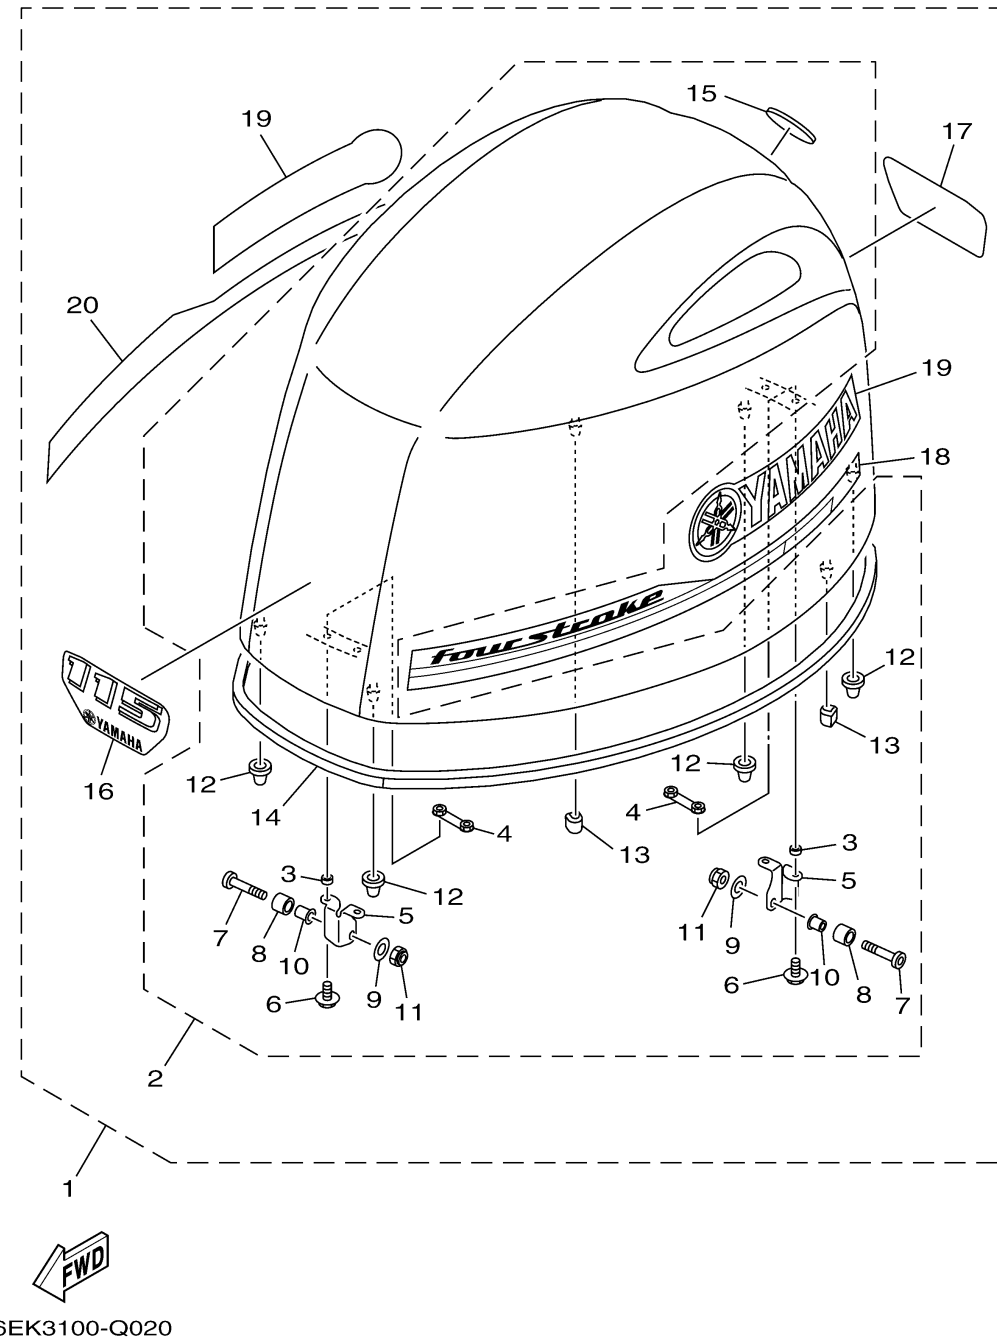

TOP COWLING

Ref No.	Part Number	Description	Qty	Remarks
1	6EK-42610-02-00	TOP COWLING ASSY	1	
1	6EK-42610-31-CE	TOP COWLING ASSY	0	WHITE
2	6EK-4261A-02-00	..TOP COWLING W/O GRAPHICS	1	
2	6EK-4261A-02-CE	..TOP COWLING W/O GRAPHICS	0	WHITE
3	90387-07046-00	...COLLAR	4	
4	6EK-42646-00-00	...PLATE, CLAMP	2	
5	6EK-42647-00-00	...HOLDER, CLAMP BAND	2	
6	90105-06039-00	...BOLT, FLANGE	4	
7	90111-08078-00	...BOLT, HEXAGON SOCKET BUTTON	2	
8	90387-10094-00	...COLLAR	2	
9	92990-08600-00	...WASHER, PLATE	2	
10	90387-08M45-00	...COLLAR	2	
11	95780-08300-00	...NUT, FLANGE	2	
12	68F-42663-01-00	...DAMPER 2	4	
13	6EK-42662-01-00	...DAMPER	2	
14	6EK-42615-01-00	...SEAL	1	
15	6DA-42697-00-00	...TUNING FORK MARK	1	
16	68V-42677-30-00	..GRAPHIC, FRONT	1	
16	6EK-42677-00-00	..GRAPHIC, FRONT	0	FOR WHITE COWLING
17	6EK-42678-00-00	..GRAPHIC, REAR	0	FOR WHITE COWLING

CONTINUED ON NEXT FRAME >

TOP COWLING

Ref No.	Part Number	Description	Qty	Remarks
17	68V-42678-41-00	..GRAPHIC, REAR	1	
18	6EK-42675-00-00	..GRAPHIC, SIDE 1	1	
18	6EK-42675-10-00	..GRAPHIC, SIDE 1	0	FOR WHITE COWLING
19	6EK-42681-00-00	..MARK, COWLING	0	FOR WHITE COWLING
19	6D6-42681-00-00	..MARK, COWLING	2	
20	6EK-42676-10-00	..GRAPHIC, SIDE 2	0	FOR WHITE COWLING
20	6EK-42676-00-00	..GRAPHIC, SIDE 2	1	