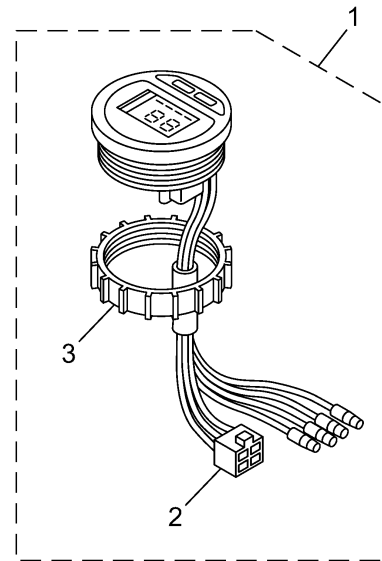

DIGITAL TACHOMETER

Ref. No.	Description	Part No.	Applicable model
1	Multifunction w/o "Check engine" and "Water in fuel" indicators	6Y5-8350T-E3	Above 40 (3-cyl) w/ oil injection Above F30 [Mechanical RC]

METER 1

Ref No.	Part Number	Description	Qty	Remarks
1	6Y5-8350T-E3-00	TACHOMETER ASSY	1	
2	9E450-04533-00	..CONNECTOR	1	F-4-W
3	6Y8-84383-00-00	...NUT, RING	1	

601M10M-Z010

meter_2025

A2