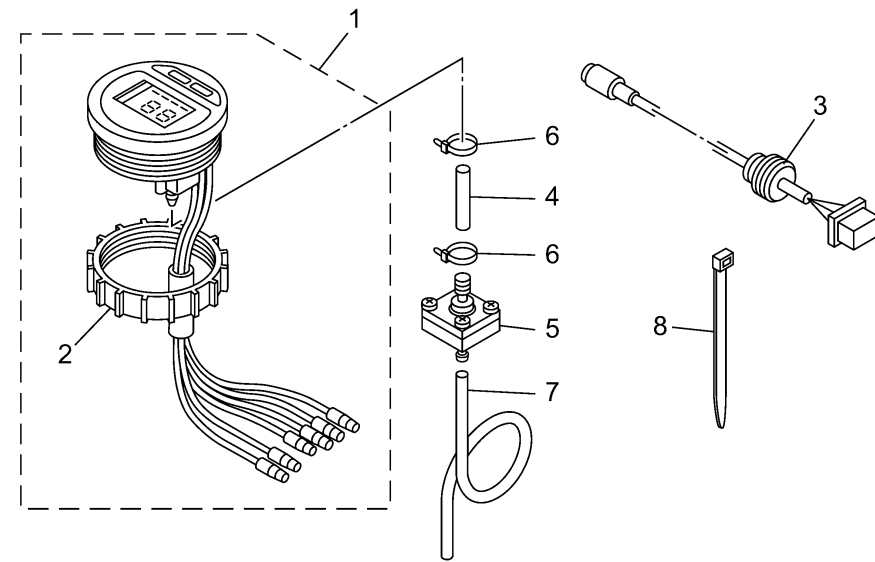

DIGITAL SPEEDOMETER

Ref. No.	Description	Part No.	Applicable model
1	Digital multifunction	6Y5-83570-A3	Above 40 (3-cyl) Above F30 [Mechanical RC]

601M10M-Z030

meter_2025

METER 3

Ref No.	Part Number	Description	Qty	Remarks
1	6Y5-83570-A3-00	SPEEDOMETER ASSY	1	
2	6Y8-84383-00-00	...NUT, RING	1	
3	6Y5-87122-S0-00	CORD ASSY 1	1	
4	6Y5-83557-31-00	TUBE	1	
5	6Y5-83728-00-00	CONNECTOR ASSY	1	
6	90465-11M10-00	CLAMP	2	
7	6Y5-83557-10-00	TUBE (8M)	1	
8	90465-11M10-00	CLAMP	2	