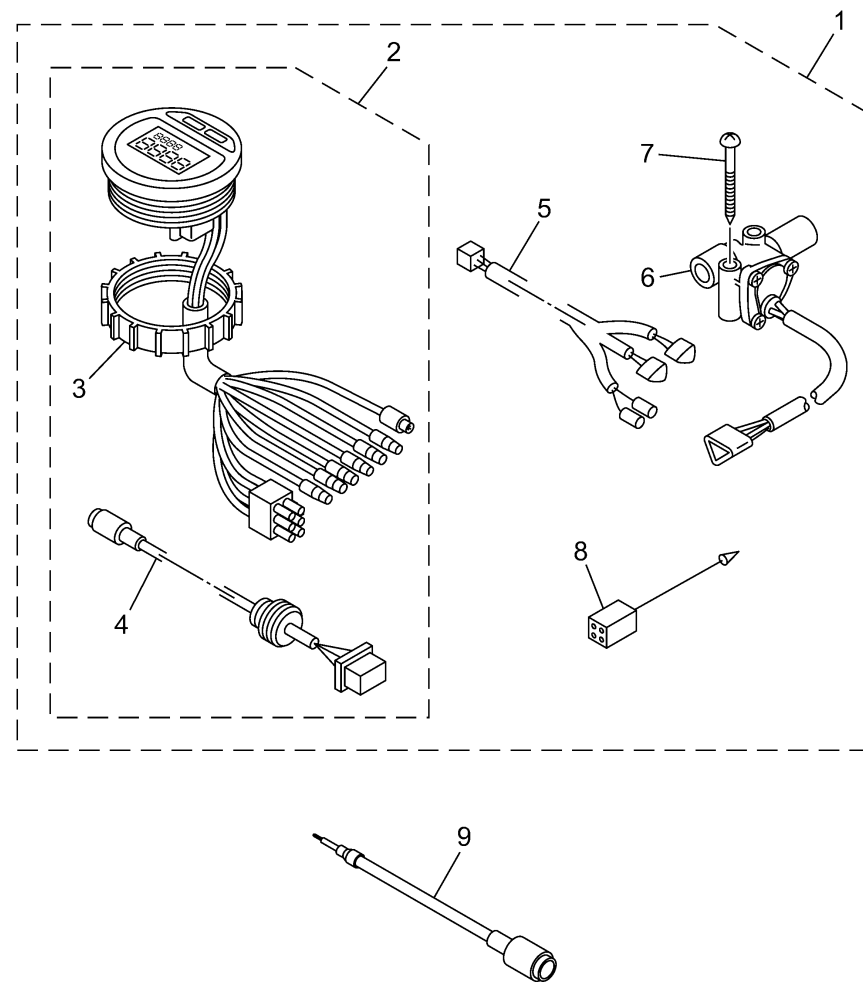

FUEL MANAGEMENT GAUGE

Ref. No.	Description	Part No.	Applicable model
1	Fuel mgt gauge kit For single-engine	6Y5-W0088-57	Above 115 HP engines

601M10M-Y050

meter_2025

METER 5

Ref No.	Part Number	Description	Qty	Remarks
1	6Y5-W0088-57-00	DIGITAL FUEL METER KIT(SINGLE)	1	
2	6Y5-8350F-B4-00	. .FUEL METER MOVEMENT ASSY	1	
3	6Y8-84383-00-00	. . .NUT, RING	1	
4	6Y5-87122-S1-00	. . .CORD ASSY 1	1	
5	6Y5-83553-F2-00	. WIRE, LEAD (L=8.0M)	1	
6	6Y5-85752-02-00	. .SENDER	1	
7	90158-06003-00	. .SCREW, WOOD	2	
8	6Y5-82117-00-00	. WIRE, LEAD (BLACK) (L300)	1	
9	6Y5-85721-F0-00	WIRE, LEAD	1	AP