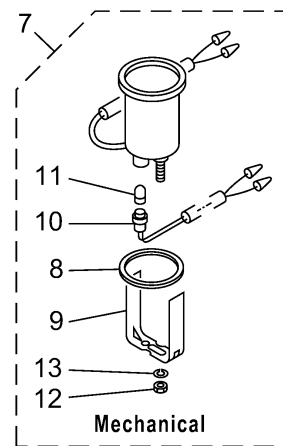

COOLANT TEMP. METER

Description	Part No.	Applicable model
Black panel	6Y7-W8359-02	Above 40 [3-cylinder]
White panel	6Y7-W8359-12	Above F25 (FT/T25) [Mechanical RC]

HOUR METER

Ref. No.	Description	Part No.	Applicable model
7	Mechanical	6Y5-83504-02	All electrical start models
14	Digital, Black panel	6Y7-W835D-02	
	Digital, White panel	6Y7-W835D-12	

601M10M-Z070

METER 7

Ref No.	Part Number	Description	Qty	Remarks
1	6Y7-W8359-02-00	WATER TEMPERATURE ASSY	1	UR
1	6Y7-W8359-12-00	WATER TEMPERATURE ASSY	1	UR
2	6Y5-83518-00-00	. .BULB (12V-1.7W T6.5)	1	
3	6Y5-83536-00-00	. .SOCKET, METER	1	
4	688-83664-00-00	. .DAMPER	1	
5	6Y5-83544-00-00	. .PLATE, FITTING	1	
6	688-83591-00-00	THERMO UNIT	1	
7	6Y5-83504-02-00	HOUR METER ASSY	1	
8	688-83664-00-00	. .DAMPER	1	
9	6Y5-83577-00-00	. .PLATE, FITTING	1	
10	6Y5-83536-00-00	. .SOCKET, METER	1	
11	6Y5-83518-00-00	. .BULB (12V-1.7W T6.5)	1	
12	95303-04600-00	. .NUT	2	
13	92990-04100-00	. .WASHER, SPRING	2	
14	6Y7-W835D-02-00	HOUR METER ASSY	1	UR
14	6Y7-W835D-12-00	HOUR METER ASSY	1	UR
15	6Y5-8355X-H0-00	. .BRACKET, METER 1	1	
16	92990-04100-00	. .WASHER, SPRING	2	
17	95380-04600-00	. .NUT	2	