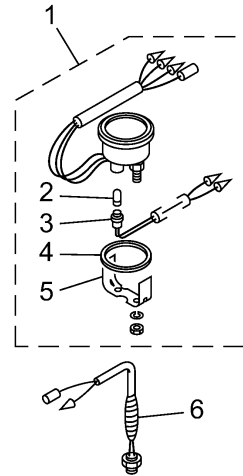

COOLANT TEMP. METER

Description	Part No.	Applicable model
Black panel	6Y7-W8359-02	Above 40 [3-cylinder]
White panel	6Y7-W8359-12	Above F25 (FT/T25) [Mechanical RC]

HOUR METER

Ref. No.	Description	Part No.	Applicable model
7	Mechanical	6Y5-83504-02	All electrical start models
14	Digital, Black panel	6Y7-W835D-02	
	Digital, White panel	6Y7-W835D-12	

601M10M-Z070

METER 7

Ref No.	Part Number	Description	Qty	Remarks
1	6Y7-W8359-02-00	WATER TEMPERATURE ASSY	1	UR
1	6Y7-W8359-12-00	WATER TEMPERATURE ASSY	1	UR
2	6Y5-83518-00-00	. .BULB (12V-1.7W T6.5)	1	
3	6Y5-83536-00-00	. .SOCKET, METER	1	
4	688-83664-00-00	. .DAMPER	1	
5	6Y5-83544-00-00	. .PLATE, FITTING	1	
6	688-83591-00-00	THERMO UNIT	1	
7	6Y5-83504-02-00	HOUR METER ASSY	1	
8	688-83664-00-00	. .DAMPER	1	
9	6Y5-83577-00-00	. .PLATE, FITTING	1	
10	6Y5-83536-00-00	. .SOCKET, METER	1	
11	6Y5-83518-00-00	. .BULB (12V-1.7W T6.5)	1	
12	95303-04600-00	. .NUT	2	
13	92990-04100-00	. .WASHER, SPRING	2	
14	6Y7-W835D-02-00	HOUR METER ASSY	1	UR
14	6Y7-W835D-12-00	HOUR METER ASSY	1	UR
15	6Y5-8355X-H0-00	. .BRACKET, METER 1	1	
16	92990-04100-00	. .WASHER, SPRING	2	
17	95380-04600-00	. .NUT	2	