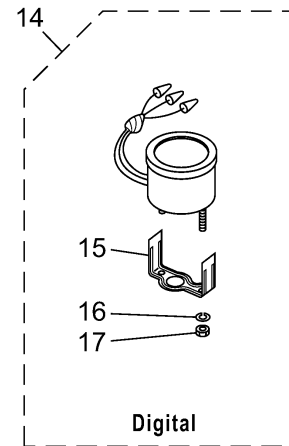

COOLANT TEMP. METER

Description	Part No.	Applicable model
Black panel	6Y7-W8359-02	Above 40 [3-cylinder]
White panel	6Y7-W8359-12	Above F25 (FT/T25) [Mechanical RC]

HOUR METER

Ref. No.	Description	Part No.	Applicable model
7	Mechanical	6Y5-83504-02	All electrical start models
14	Digital, Black panel	6Y7-W835D-02	
	Digital, White panel	6Y7-W835D-12	

601M10M-Z070

METER 7

Ref No.	Part Number	Description	Qty	Remarks
1	6Y7-W8359-02-00	WATER TEMPERATURE ASSY	1	UR
1	6Y7-W8359-12-00	WATER TEMPERATURE ASSY	1	UR
2	6Y5-83518-00-00	. .BULB (12V-1.7W T6.5)	1	
3	6Y5-83536-00-00	. .SOCKET, METER	1	
4	688-83664-00-00	. .DAMPER	1	
5	6Y5-83544-00-00	. .PLATE, FITTING	1	
6	688-83591-00-00	THERMO UNIT	1	
7	6Y5-83504-02-00	HOUR METER ASSY	1	
8	688-83664-00-00	. .DAMPER	1	
9	6Y5-83577-00-00	. .PLATE, FITTING	1	
10	6Y5-83536-00-00	. .SOCKET, METER	1	
11	6Y5-83518-00-00	. .BULB (12V-1.7W T6.5)	1	
12	95303-04600-00	. .NUT	2	
13	92990-04100-00	. .WASHER, SPRING	2	
14	6Y7-W835D-02-00	HOUR METER ASSY	1	UR
14	6Y7-W835D-12-00	HOUR METER ASSY	1	UR
15	6Y5-8355X-H0-00	. .BRACKET, METER 1	1	
16	92990-04100-00	. .WASHER, SPRING	2	
17	95380-04600-00	. .NUT	2	